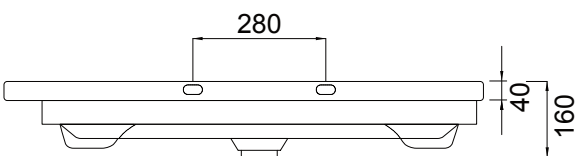

See our website for product prices. Drawing indicates the technical measurement only and is not a reflection of how the product will look. Sizes are nominal only. All drawings in millimeters. Drawings not to scale. Must use bottle traps to ensure drawers open, we recommend 40551-32 bottle trap. Please use a contoured waste with all china basins, we recommend A27, PUW68R or FT41045 wastes. Tapware & accessories not included. March 2023.

DESCRIPTION

Soft 1000, 1 Drawer, Wall Hung Vanity

PRODUCT CODE

FT100DWH / FT100DWHM

TECHNICAL DRAWINGS

Basin Top

Top Section

Front

Side Section

Basin Side View

NOTES

See our website for product prices. Drawing indicates the technical measurement only and is not a reflection of how the product will look. Sizes are nominal only. All drawings in millimeters. Drawings not to scale. Must use bottle traps to ensure drawers open, we recommend 40551-32 bottle trap. Please use a contoured waste with all china basins, we recommend A27, PUW68R or FT41045 wastes. Tapware & accessories not included. March 2023.