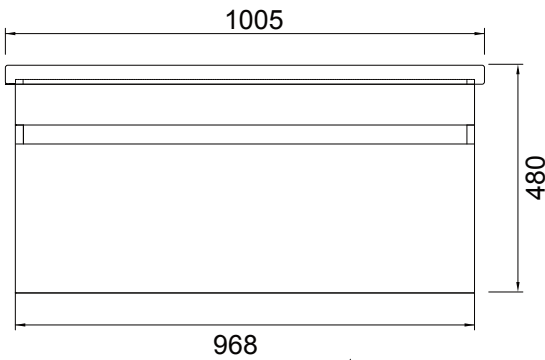

See our website for product prices. Drawing indicates the technical measurement only and is not a reflection of how the product will look. Sizes are nominal only. All drawings in millimeters. Drawings not to scale. Must use bottle traps to ensure drawers open, we recommend 40551-32 bottle trap. Please use a contoured waste with all china basins, we recommend A27, PUW68R or FT41045 wastes. Tapware & accessories not included. March 2023.

Side Section

Basin Side View

NOTES

See our website for product prices. Drawing indicates the technical measurement only and is not a reflection of how the product will look. Sizes are nominal only. All drawings in millimeters. Drawings not to scale. Must use bottle traps to ensure drawers open, we recommend 40551-32 bottle trap. Please use a contoured waste with all china basins, we recommend A27, PUW68R or FT41045 wastes. Tapware & accessories not included. March 2023.