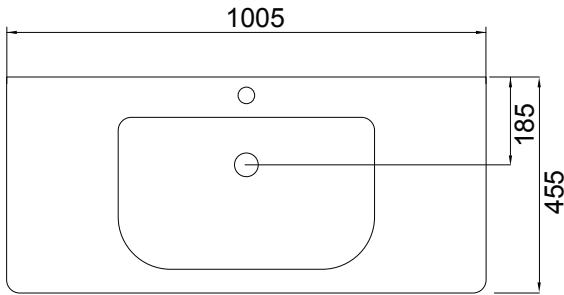

See our website for product prices. Drawing indicates the technical measurement only and is not a reflection of how the product will look. Sizes are nominal only. All drawings in millimeters. Drawings not to scale. Must use bottle traps to ensure drawers open, we recommend 40551-32 bottle trap. Please use a contoured waste with all china basins, we recommend A27, PUW68R or FT41045 wastes. Tapware & accessories not included. March 2023.

DESCRIPTION

Soft 1000, 1 Drawer, Wall Hung Vanity

PRODUCT CODE

FT100DWH / FT100DWHM

TECHNICAL DRAWINGS

Basin Top

Top Section

Front

Side Section

Basin Side View

NOTES

See our website for product prices. Drawing indicates the technical measurement only and is not a reflection of how the product will look. Sizes are nominal only. All drawings in millimeters. Drawings not to scale. Must use bottle traps to ensure drawers open, we recommend 40551-32 bottle trap. Please use a contoured waste with all china basins, we recommend A27, PUW68R or FT41045 wastes. Tapware & accessories not included. March 2023.