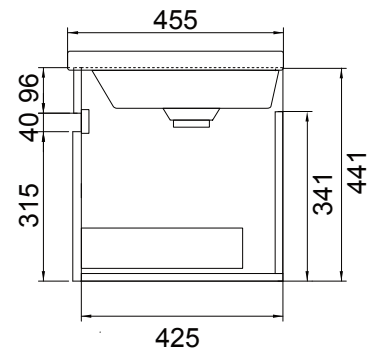

See our website for product prices. Drawing indicates the technical measurement only and is not a reflection of how the product will look. Sizes are nominal only. All drawings in millimeters. Drawings not to scale. Must use bottle traps to ensure drawers open, we recommend 40551-32 bottle trap. Please use a contoured waste with all china basins, we recommend A27, PUW68R or FT41045 wastes. Tapware & accessories not included. March 2023.

Side Section

Basin Side View

NOTES

See our website for product prices. Drawing indicates the technical measurement only and is not a reflection of how the product will look. Sizes are nominal only. All drawings in millimeters. Drawings not to scale. Must use bottle traps to ensure drawers open, we recommend 40551-32 bottle trap. Please use a contoured waste with all china basins, we recommend A27, PUW68R or FT41045 wastes. Tapware & accessories not included. March 2023.