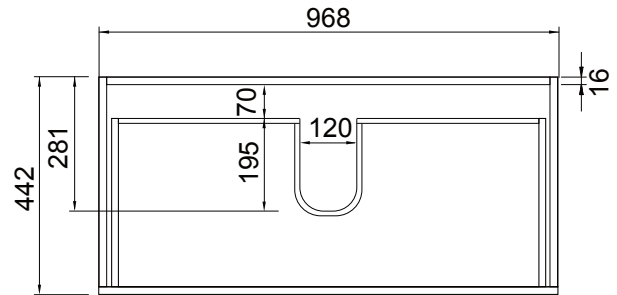

Top Section