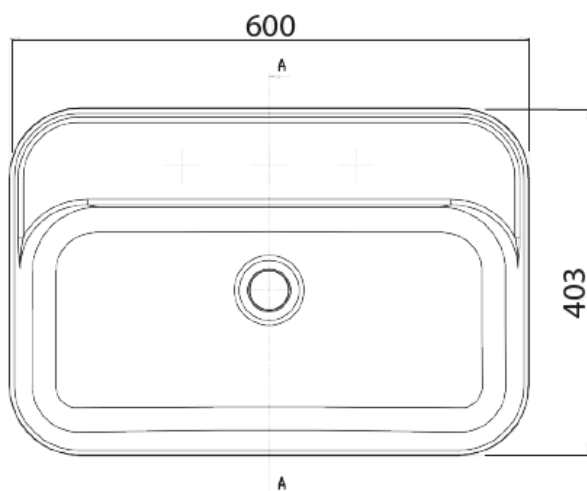

SLIM 600 /

Michel César

DESCRIPTION

Slim 600 Basin Semi Recessed

PRODUCT CODE

590

FEATURES

- Dimensions - (W) 600 x (H) 50 x (D) 403 mm
- Slim is a series of modern, minimal wash basins characterised by a slim profile.
- Crafted from white classic ceramic, which is easy to clean and will suit both traditional and modern bathrooms
- Smooth edges in a rectangular shape
- Semi-recessed design
- Italian-made
- 1 tap hole

NOTES

- Tapware & accessories not included • No tap holes or overflow. • Please use a contoured waste with all basins. Requires an unslotted waste.
- Drawing indicates the technical measurement only and is not a reflection of how the product will look. Sizes nominal only. Drawings in millimetres. Not to scale. • Tap holes do not come pre-drilled – this is the responsibility of the installer, and can be cut with a hole saw, jigsaw or router. March 2021.