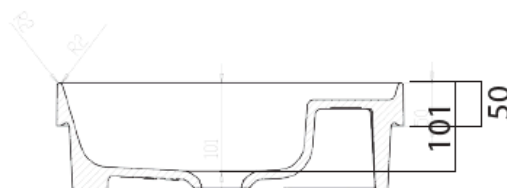

SLIM 600 /

Michel César

DESCRIPTION

Slim 600 Basin Semi Recessed

PRODUCT CODE

590

FEATURES

- Dimensions - (W) 600 x (H) 50 x (D) 403 mm
- Slim is a series of modern, minimal wash basins characterised by a slim profile.
- Crafted from white classic ceramic, which is easy to clean and will suit both traditional and modern bathrooms
- Smooth edges in a rectangular shape
- Semi-recessed design
- Italian-made
- 1 tap hole

NOTES

- Tapware & accessories not included • No tap holes or overflow. • Please use a contoured waste with all basins. Requires an unslotted waste.
- Drawing indicates the technical measurement only and is not a reflection of how the product will look. Sizes nominal only. Drawings in millimetres. Not to scale. • Tap holes do not come pre-drilled – this is the responsibility of the installer, and can be cut with a hole saw, jigsaw or router. March 2021.