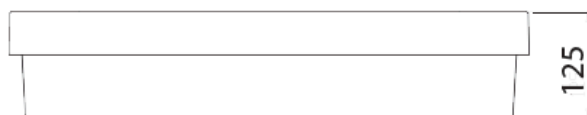

SLIM 600 /

Michel César

DESCRIPTION

Slim 600 Basin Semi Recessed

PRODUCT CODE

590

FEATURES

- Dimensions - (W) 600 x (H) 50 x (D) 403 mm
- Slim is a series of modern, minimal wash basins characterised by a slim profile.
- Crafted from white classic ceramic, which is easy to clean and will suit both traditional and modern bathrooms
- Smooth edges in a rectangular shape
- Semi-recessed design
- Italian-made
- 1 tap hole

NOTES

- Tapware & accessories not included • No tap holes or overflow. • Please use a contoured waste with all basins. Requires an unslotted waste.
- Drawing indicates the technical measurement only and is not a reflection of how the product will look. Sizes nominal only. Drawings in millimetres. Not to scale. • Tap holes do not come pre-drilled – this is the responsibility of the installer, and can be cut with a hole saw, jigsaw or router. March 2021.