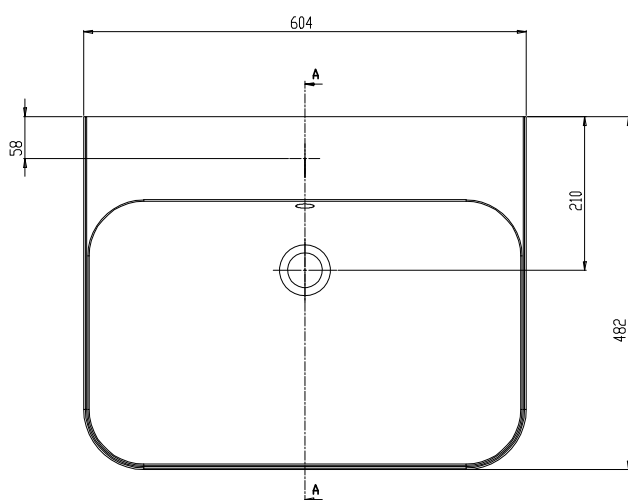

SLIM BASIN.

Michel César

bathroom collection

588/M Slim 60cm Wall Hung Basin

Dimensions — **W** 604mm **H** 125mm **D** 482mm

SEZIONE A-A

NB: Drawings indicate the technical measurements only and is not a reflection of how the unit will look.