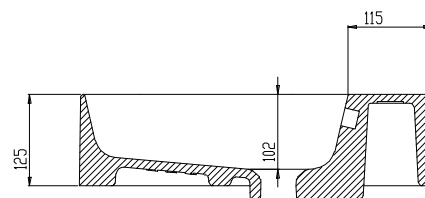

SLIM BASIN.

Michel César

bathroom collection

588/M Slim 60cm Wall Hung Basin

Dimensions — **W** 604mm **H** 125mm **D** 482mm

SEZIONE A-A

NB: Drawings indicate the technical measurements only and is not a reflection of how the unit will look.