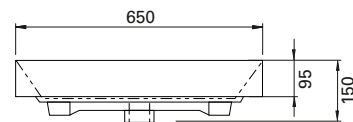

## FEATURES

- Dimensions - W650 x H440 x D330 mm
- Available in widths 550 and 650 (single bowl).
- Slim depth of 330mm
- Offset left tap
- Ceramic top with overflow from Europe
- New Zealand made cabinetry available in White paint or Melamine
- White Paint - The paint used on our products is polyurethane or UV based. It is five times harder and more durable than lacquer finishes
- Melamine - Our wood grain melamine is a low-pressure laminate\*
- Wall-hung basin can be sold separately to cabinet

## TECHNICAL DRAWINGS

Top

Back of Basin

Front Section

Side

## NOTES

\*Non-stock item. Excludes tap ware and accessories. Drawing indicates the technical measurement only and is not a reflection of how the product will look. Sizes are nominal only. All drawings in millimeters. Drawings not to scale. September 2019.