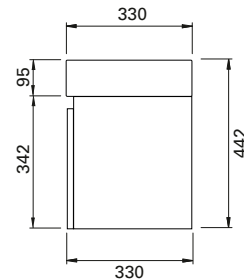

## FEATURES

- Dimensions - W650 x H440 x D330 mm
- Available in widths 550 and 650 (single bowl).
- Slim depth of 330mm
- Offset left tap
- Ceramic top with overflow from Europe
- New Zealand made cabinetry available in White paint or Melamine
- White Paint - The paint used on our products is polyurethane or UV based. It is five times harder and more durable than lacquer finishes
- Melamine - Our wood grain melamine is a low-pressure laminate\*
- Wall-hung basin can be sold separately to cabinet

## TECHNICAL DRAWINGS

Top

Back of Basin

Front Section

Side

## NOTES

\*Non-stock item. Excludes tap ware and accessories. Drawing indicates the technical measurement only and is not a reflection of how the product will look. Sizes are nominal only. All drawings in millimeters. Drawings not to scale. September 2019.