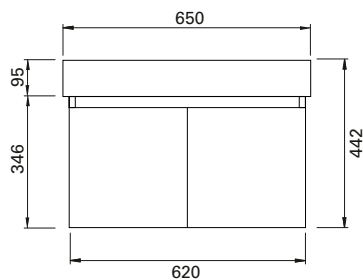

## FEATURES

- Dimensions - W650 x H440 x D330 mm
- Available in widths 550 and 650 (single bowl).
- Slim depth of 330mm
- Offset left tap
- Ceramic top with overflow from Europe
- New Zealand made cabinetry available in White paint or Melamine
- White Paint - The paint used on our products is polyurethane or UV based. It is five times harder and more durable than lacquer finishes
- Melamine - Our wood grain melamine is a low-pressure laminate\*
- Wall-hung basin can be sold separately to cabinet

## TECHNICAL DRAWINGS

Top

Back of Basin

Front Section

Side

## NOTES

\*Non-stock item. Excludes tap ware and accessories. Drawing indicates the technical measurement only and is not a reflection of how the product will look. Sizes are nominal only. All drawings in millimeters. Drawings not to scale. September 2019.