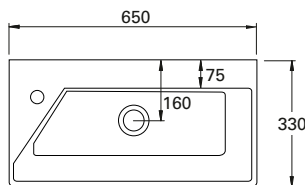

## FEATURES

- Dimensions - W650 x H440 x D330 mm
- Available in widths 550 and 650 (single bowl).
- Slim depth of 330mm
- Offset left tap
- Ceramic top with overflow from Europe
- New Zealand made cabinetry available in White paint or Melamine
- White Paint - The paint used on our products is polyurethane or UV based. It is five times harder and more durable than lacquer finishes
- Melamine - Our wood grain melamine is a low-pressure laminate\*
- Wall-hung basin can be sold separately to cabinet

## TECHNICAL DRAWINGS

Top

Back of Basin

Front Section

Side

## NOTES

\*Non-stock item. Excludes tap ware and accessories. Drawing indicates the technical measurement only and is not a reflection of how the product will look. Sizes are nominal only. All drawings in millimeters. Drawings not to scale. September 2019.