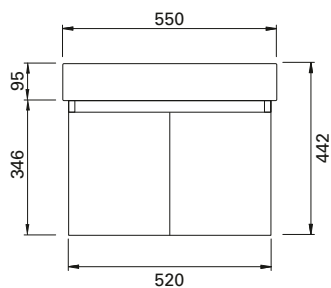

DESCRIPTION

Synergy 550 Wall-Hung Vanity – 2 Doors, White / Melamine

PRODUCT CODE

SYN55WH / SYN55WHM

FEATURES

- Dimensions - W550 x H440 x D330 mm
- Available in widths 550 and 650 (single bowl).
- Slim depth of 330mm
- Offset left tap
- Ceramic top with overflow from Europe
- New Zealand made cabinetry available in White paint or Melamine
- White Paint - The paint used on our products is polyurethane or UV based. It is five times harder and more durable than lacquer finishes
- Melamine - Our wood grain melamine is a low-pressure laminate*
- Wall-hung basin can be sold separately to cabinet

TECHNICAL DRAWINGS

Top

Back of Basin

Front Section

Side

NOTES

*Non-stock item. Excludes tap ware and accessories. Drawing indicates the technical measurement only and is not a reflection of how the product will look. Sizes are nominal only. All drawings in millimeters. Drawings not to scale. September 2019.