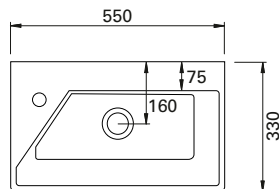

DESCRIPTION

Synergy 550 Wall-Hung Vanity – 2 Doors, White / Melamine

PRODUCT CODE

SYN55WH / SYN55WHM

FEATURES

- Dimensions - W550 x H440 x D330 mm
- Available in widths 550 and 650 (single bowl).
- Slim depth of 330mm
- Offset left tap
- Ceramic top with overflow from Europe
- New Zealand made cabinetry available in White paint or Melamine
- White Paint - The paint used on our products is polyurethane or UV based. It is five times harder and more durable than lacquer finishes
- Melamine - Our wood grain melamine is a low-pressure laminate*
- Wall-hung basin can be sold separately to cabinet

TECHNICAL DRAWINGS

Top

Back of Basin

Front Section

Side

NOTES

*Non-stock item. Excludes tap ware and accessories. Drawing indicates the technical measurement only and is not a reflection of how the product will look. Sizes are nominal only. All drawings in millimeters. Drawings not to scale. September 2019.