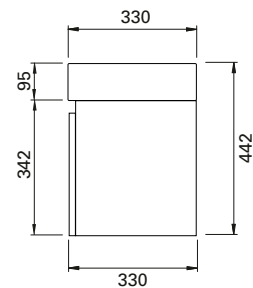

DESCRIPTION

Synergy 550 Wall-Hung Vanity – 2 Doors, White / Melamine

PRODUCT CODE

SYN55WH / SYN55WHM

FEATURES

- Dimensions - W550 x H440 x D330 mm
- Available in widths 550 and 650 (single bowl).
- Slim depth of 330mm
- Offset left tap
- Ceramic top with overflow from Europe
- New Zealand made cabinetry available in White paint or Melamine
- White Paint - The paint used on our products is polyurethane or UV based. It is five times harder and more durable than lacquer finishes
- Melamine - Our wood grain melamine is a low-pressure laminate*
- Wall-hung basin can be sold separately to cabinet

TECHNICAL DRAWINGS

Top

Back of Basin

Front Section

Side

NOTES

*Non-stock item. Excludes tap ware and accessories. Drawing indicates the technical measurement only and is not a reflection of how the product will look. Sizes are nominal only. All drawings in millimeters. Drawings not to scale. September 2019.