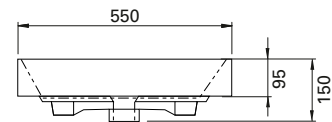

DESCRIPTION

Synergy 550 Wall-Hung Vanity – 2 Doors, White / Melamine

PRODUCT CODE

SYN55WH / SYN55WHM

FEATURES

- Dimensions - W550 x H440 x D330 mm
- Available in widths 550 and 650 (single bowl).
- Slim depth of 330mm
- Offset left tap
- Ceramic top with overflow from Europe
- New Zealand made cabinetry available in White paint or Melamine
- White Paint - The paint used on our products is polyurethane or UV based. It is five times harder and more durable than lacquer finishes
- Melamine - Our wood grain melamine is a low-pressure laminate*
- Wall-hung basin can be sold separately to cabinet

TECHNICAL DRAWINGS

Top

Back of Basin

Front Section

Side

NOTES

*Non-stock item. Excludes tap ware and accessories. Drawing indicates the technical measurement only and is not a reflection of how the product will look. Sizes are nominal only. All drawings in millimeters. Drawings not to scale. September 2019.