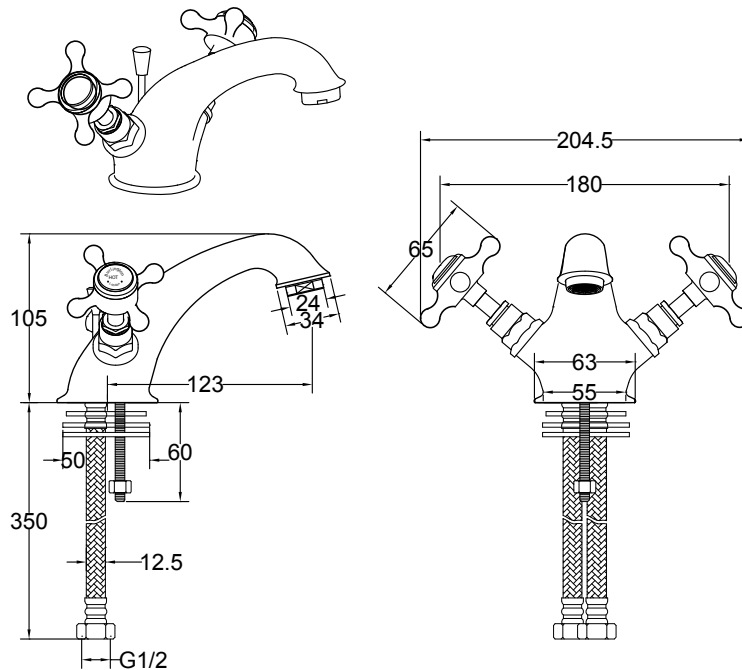

## FEATURES

- Dimensions - W210 x H105 x D150 mm
- Chrome finish
- Mono Basin Mixer with Pop-Up Waste (including handles)
- Not available as a quarter turn tap
- Supplied with flow straightener - this is for use with low water pressure
- 2 star WELS rating

## TECHNICAL DRAWINGS

## NOTES

\*Non-stock item. Excludes accessories. Drawing indicates the technical measurement only and is not a reflection of how the unit will look. Sizes are nominal only. All drawings in millimeters. Drawings not to scale.