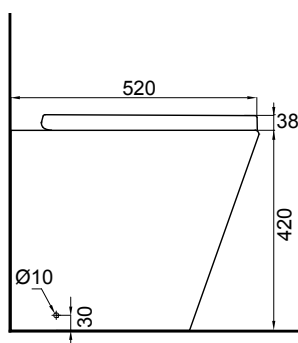

## FEATURES

- Dimensions - W365 x H460 x D520 mm
- Toilet suite includes soft close seat and lid, in-wall cistern and dual flush plate.
- Easy clean rimless design
- Vitreous china with Nano Glaze. Glazed box rim and trap
- Removable soft close seat with stainless steel hinges
- Pair with our round or rectangle flush plates, available in White, Chrome High Gloss, Chrome Matt, or Black
- In-wall cistern comes with adjustable flush valve
- P-Trap pan
- 6/3 litre flush distribution.
- 3 Star WELS rating

## TECHNICAL DRAWINGS

Top

Back

Side

Side Section

## NOTES

Pan set outs reflect the range permissible within the pan shroud with a range of connectors. Drawing indicates the technical measurement only and is not a reflection of how the product will look. Sizes nominal only. Drawings in millimeters, not to scale. August 2019.

## FEATURES

- Dimensions - W236 x H152 x D8 mm
- Round flush plates for in-wall cisterns
- Available in White (3D1.1106), Chrome High Gloss (3D1.1010), Chrome Matt (3D1.1008) or Black (K5130-23).