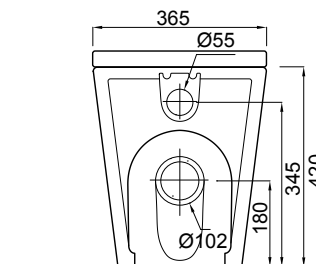

## FEATURES

- Dimensions - W365 x H460 x D520 mm
- Toilet suite includes soft close seat and lid, in-wall cistern and dual flush plate.
- Easy clean rimless design
- Vitreous china with Nano Glaze. Glazed box rim and trap
- Removable soft close seat with stainless steel hinges
- Pair with our round or rectangle flush plates, available in White, Chrome High Gloss, Chrome Matt, or Black
- In-wall cistern comes with adjustable flush valve
- P-Trap pan
- 6/3 litre flush distribution.
- 3 Star WELS rating

## TECHNICAL DRAWINGS

Top

Back

Side

Side Section

## NOTES

Pan set outs reflect the range permissible within the pan shroud with a range of connectors. Drawing indicates the technical measurement only and is not a reflection of how the product will look. Sizes nominal only. Drawings in millimeters, not to scale. August 2019.

## FEATURES

- Dimensions - W236 x H152 x D8 mm
- Round flush plates for in-wall cisterns
- Available in White (3D1.1106), Chrome High Gloss (3D1.1010), Chrome Matt (3D1.1008) or Black (K5130-23).