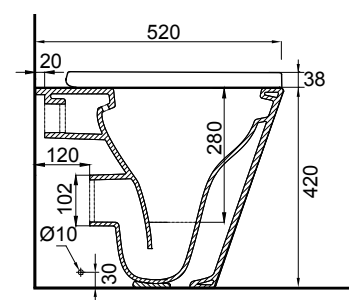

## FEATURES

- Dimensions - W365 x H460 x D520 mm
- Toilet suite includes soft close seat and lid, in-wall cistern and dual flush plate.
- Easy clean rimless design
- Vitreous china with Nano Glaze. Glazed box rim and trap
- Removable soft close seat with stainless steel hinges
- Pair with our round or rectangle flush plates, available in White, Chrome High Gloss, Chrome Matt, or Black
- In-wall cistern comes with adjustable flush valve
- P-Trap pan
- 6/3 litre flush distribution.
- 3 Star WELS rating

## TECHNICAL DRAWINGS

Top

Back

Side

Side Section

## NOTES

Pan set outs reflect the range permissible within the pan shroud with a range of connectors. Drawing indicates the technical measurement only and is not a reflection of how the product will look. Sizes nominal only. Drawings in millimeters, not to scale. August 2019.

## FEATURES

- Dimensions - W480 x H735 x D78 mm
- In-wall cistern for floor-standing toilets.
- Comes with adjustable dual flush valve, fit into 90mm walls.
- Pair with our round or rectangle flush plates, available in White, Chrome High Gloss, Chrome Matt, or Black (sold separately).
- 4 Star WELS rating.