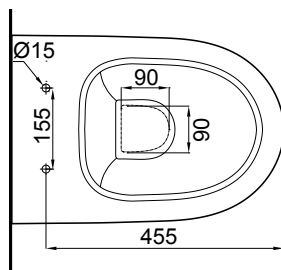

## FEATURES

- Dimensions - W365 x H460 x D520 mm
- Toilet suite includes soft close seat and lid, in-wall cistern and dual flush plate.
- Easy clean rimless design
- Vitreous china with Nano Glaze. Glazed box rim and trap
- Removable soft close seat with stainless steel hinges
- Pair with our round or rectangle flush plates, available in White, Chrome High Gloss, Chrome Matt, or Black
- In-wall cistern comes with adjustable flush valve
- P-Trap pan
- 6/3 litre flush distribution.
- 3 Star WELS rating

## TECHNICAL DRAWINGS

Top

Back

Side

Side Section

## NOTES

Pan set outs reflect the range permissible within the pan shroud with a range of connectors. Drawing indicates the technical measurement only and is not a reflection of how the product will look. Sizes nominal only. Drawings in millimeters, not to scale. August 2019.

## FEATURES

- Dimensions - W236 x H152 x D8 mm
- Round flush plates for in-wall cisterns
- Available in White (3D1.1106), Chrome High Gloss (3D1.1010), Chrome Matt (3D1.1008) or Black (K5130-23).