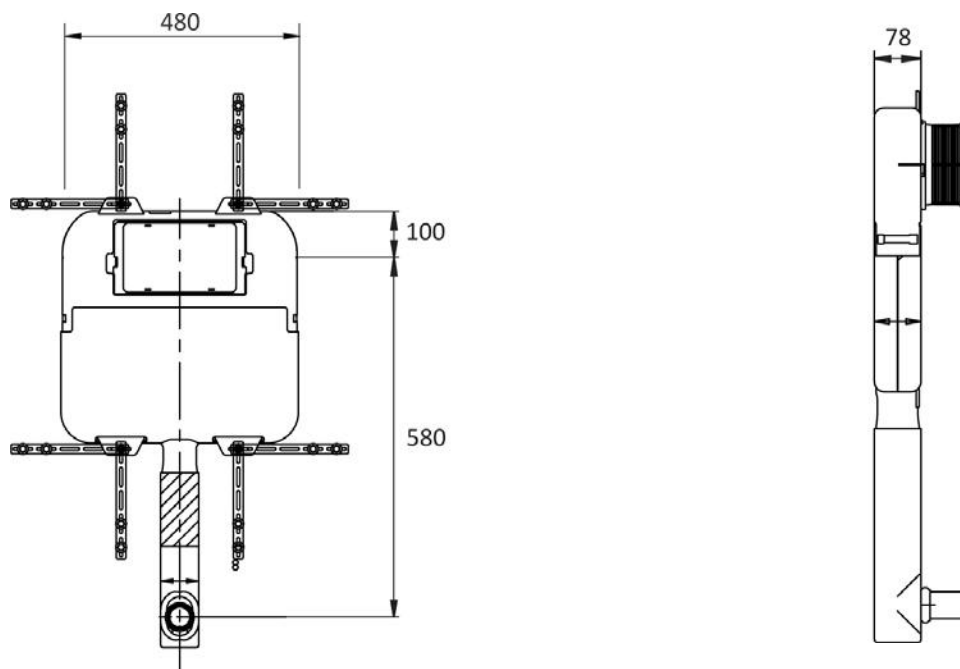

## NOTES

Pan set outs reflect the range permissible within the pan shroud with a range of connectors. Drawing indicates the technical measurement only and is not a reflection of how the product will look. Sizes nominal only. Drawings in millimeters, not to scale. August 2019.

## FEATURES

- Dimensions - W480 x H735 x D78 mm
- In-wall cistern for floor-standing toilets.
- Comes with adjustable dual flush valve, fit into 90mm walls.
- Pair with our round or rectangle flush plates, available in White, Chrome High Gloss, Chrome Matt, or Black (sold separately).
- 4 Star WELS rating.

## TECHNICAL DRAWINGS

## FEATURES

- Dimensions - W236 x H152 x D8 mm
- Round flush plates for in-wall cisterns
- Available in White (3D1.1106), Chrome High Gloss (3D1.1010), Chrome Matt (3D1.1008) or Black (K5130-23).