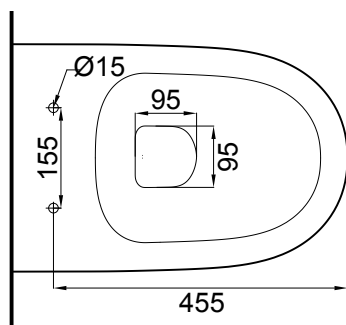

Sphere

vcbc

DESCRIPTION

Sphere Easy Height Rimless Wall-Hung Toilet Suite

PRODUCT CODE

SPH-354

FEATURES

- Dimensions - W365 x H403 x D520 mm
- Toilet suite includes soft close seat and lid, in-wall cistern and dual-flush plate. Fixing bracket also included
- Easy clean rimless design. Space saving size
- Pair with our round or rectangle flush plates, available in White, Chrome High Gloss, Chrome Matt, or Black
- Steel frame in-wall cistern has adjustable dual flush valve and height frame.
- Vitreous china with Nano Glaze. Glazed box rim and trap.
- 6/3 litre flush distribution.
- 3 Star WELS rating
- P-Trap pan

TECHNICAL DRAWINGS

Top

Back

Side

Side Section

NOTES

Drawing indicates the technical measurement only and is not a reflection of how the product will look. Sizes nominal only. Drawings in millimeters, not to scale. August 2019.