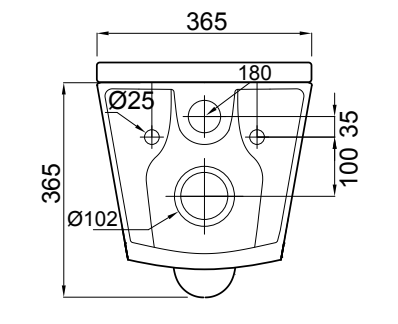

Sphere

vcbc

DESCRIPTION

Sphere Easy Height Rimless Wall-Hung Toilet Suite

PRODUCT CODE

SPH-354

FEATURES

- Dimensions - W365 x H403 x D520 mm
- Toilet suite includes soft close seat and lid, in-wall cistern and dual-flush plate. Fixing bracket also included
- Easy clean rimless design. Space saving size
- Pair with our round or rectangle flush plates, available in White, Chrome High Gloss, Chrome Matt, or Black
- Steel frame in-wall cistern has adjustable dual flush valve and height frame.
- Vitreous china with Nano Glaze. Glazed box rim and trap.
- 6/3 litre flush distribution.
- 3 Star WELS rating
- P-Trap pan

TECHNICAL DRAWINGS

Top

Back

Side

Side Section

NOTES

Drawing indicates the technical measurement only and is not a reflection of how the product will look. Sizes nominal only. Drawings in millimeters, not to scale. August 2019.