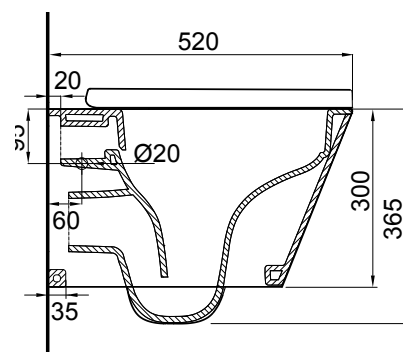

Sphere

vcbc

DESCRIPTION

Sphere Easy Height Rimless Wall-Hung Toilet Suite

PRODUCT CODE

SPH-354

FEATURES

- Dimensions - W365 x H403 x D520 mm
- Toilet suite includes soft close seat and lid, in-wall cistern and dual-flush plate. Fixing bracket also included
- Easy clean rimless design. Space saving size
- Pair with our round or rectangle flush plates, available in White, Chrome High Gloss, Chrome Matt, or Black
- Steel frame in-wall cistern has adjustable dual flush valve and height frame.
- Vitreous china with Nano Glaze. Glazed box rim and trap.
- 6/3 litre flush distribution.
- 3 Star WELS rating
- P-Trap pan

TECHNICAL DRAWINGS

Top

Back

Side

Side Section

NOTES

Drawing indicates the technical measurement only and is not a reflection of how the product will look. Sizes nominal only. Drawings in millimeters, not to scale. August 2019.