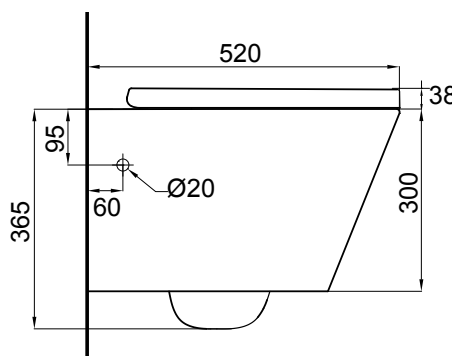

Sphere

vcbc

DESCRIPTION

Sphere Easy Height Rimless Wall-Hung Toilet Suite

PRODUCT CODE

SPH-354

FEATURES

- Dimensions - W365 x H403 x D520 mm
- Toilet suite includes soft close seat and lid, in-wall cistern and dual-flush plate. Fixing bracket also included
- Easy clean rimless design. Space saving size
- Pair with our round or rectangle flush plates, available in White, Chrome High Gloss, Chrome Matt, or Black
- Steel frame in-wall cistern has adjustable dual flush valve and height frame.
- Vitreous china with Nano Glaze. Glazed box rim and trap.
- 6/3 litre flush distribution.
- 3 Star WELS rating
- P-Trap pan

TECHNICAL DRAWINGS

Top

Back

Side

Side Section

NOTES

Drawing indicates the technical measurement only and is not a reflection of how the product will look. Sizes nominal only. Drawings in millimeters, not to scale. August 2019.