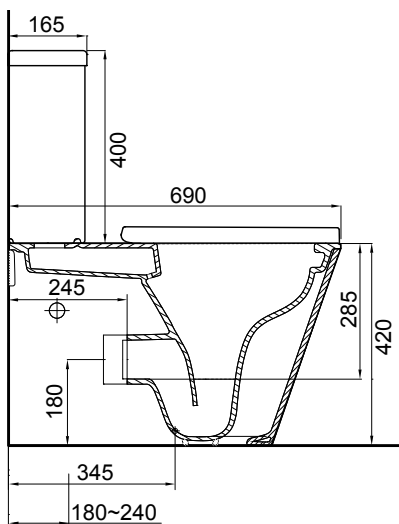

## NOTES

LH bottom inlet cistern. Set out for the S Pan can extend on an STC S-Trap Connector from 100 - 265mm. Drawing indicates the technical measurement only and is not a reflection of how the unit will look. Sizes are nominal only. All drawings in millimeters. Drawings not to scale. August 2019.

## FEATURES

- Dimensions - W375 x H820 x D690 mm
- Toilet suite includes soft close seat and lid, and dual flush cistern. Floor-fix screw and elbow also included.
- Easy clean rimless design.
- Vitreous china with Nano Glaze. Glazed rim and trap.
- Removable soft close seat with stainless steel hinges.
- Efficient 4.5/3 litre flush distribution.
- 4 Star WELS rating.
- P-Trap pan, and comes with S-Trap Connector (284.M.30846).
- Top/back inlet cistern.

## TECHNICAL DRAWINGS

Top

Side Section

Front

## NOTES

LH top/back inlet cistern. Set out for the S Pan can extend on an STC S-Trap Connector from 100 - 265mm. Drawing indicates the technical measurement only and is not a reflection of how the unit will look. Sizes are nominal only. All drawings in millimeters. Drawings not to scale. August 2019.