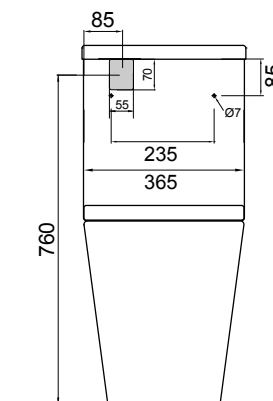

## FEATURES

- Dimensions - W375 x H820 x D690 mm
- Toilet suite includes soft close seat and lid, and dual flush cistern. Floor-fix screw and elbow also included.
- Easy clean rimless design.
- Vitreous china with Nano Glaze. Glazed rim and trap.
- Removable soft close seat with stainless steel hinges.
- Efficient 4.5/3 litre flush distribution.
- 4 Star WELS rating.
- P-Trap pan, and comes with S-Trap Connector (284.M.30846).
- Top/back inlet cistern.

## TECHNICAL DRAWINGS

Top

Side Section

Front

## NOTES

LH top/back inlet cistern. Set out for the S Pan can extend on an STC S-Trap Connector from 100 - 265mm. Drawing indicates the technical measurement only and is not a reflection of how the unit will look. Sizes are nominal only. All drawings in millimeters. Drawings not to scale. August 2019.