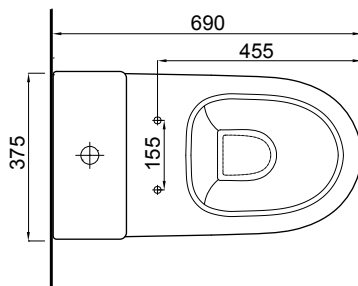

TECHNICAL DRAWINGS

Top