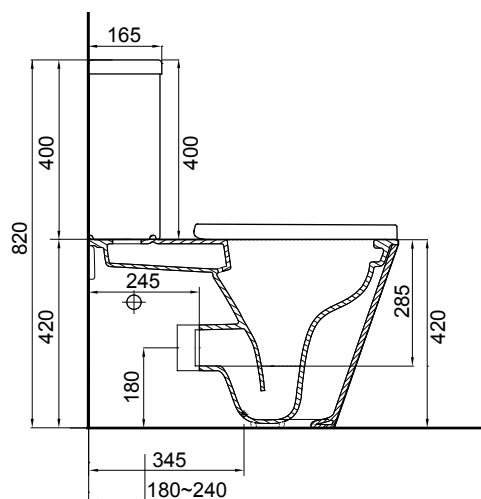

## FEATURES

- Dimensions - W375 x H820 x D690 mm
- Toilet suite includes soft close seat and lid, and dual flush cistern. Floor-fix screw and elbow also included.
- Easy clean rimless design.
- Vitreous china with Nano Glaze. Glazed rim and trap.
- Removable soft close seat with stainless steel hinges.
- Efficient 4.5/3 litre flush distribution.
- 4 Star WELS rating.
- P-Trap pan, and comes with S-Trap Connector (284.M.30846).
- Top/back inlet cistern.

## TECHNICAL DRAWINGS

Top

Side Section

Front

## NOTES

LH bottom inlet cistern. Set out for the S Pan can extend on an STC S-Trap Connector from 100 - 265mm. Drawing indicates the technical measurement only and is not a reflection of how the unit will look. Sizes are nominal only. All drawings in millimeters. Drawings not to scale. August 2019.