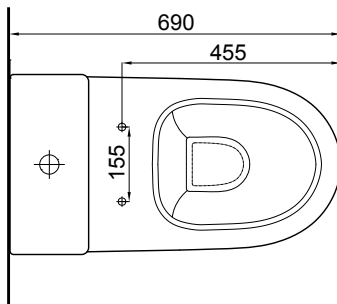

TECHNICAL DRAWINGS

Top

Side Section