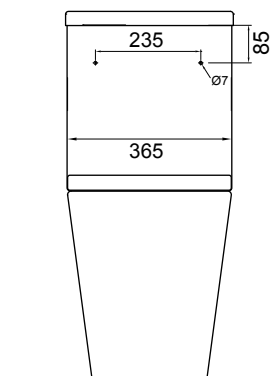

## FEATURES

- Dimensions - W375 x H820 x D690 mm
- Toilet suite includes soft close seat and lid, and dual flush cistern. Floor-fix screw and elbow also included.
- Easy clean rimless design.
- Vitreous china with Nano Glaze. Glazed rim and trap.
- Removable soft close seat with stainless steel hinges.
- Efficient 4.5/3 litre flush distribution.
- 4 Star WELS rating.
- P-Trap pan, and comes with S-Trap Connector (284.M.30846).
- Top/back inlet cistern.

## TECHNICAL DRAWINGS

Top

Side Section

Front

## NOTES

LH bottom inlet cistern. Set out for the S Pan can extend on an STC S-Trap Connector from 100 - 265mm. Drawing indicates the technical measurement only and is not a reflection of how the unit will look. Sizes are nominal only. All drawings in millimeters. Drawings not to scale. August 2019.