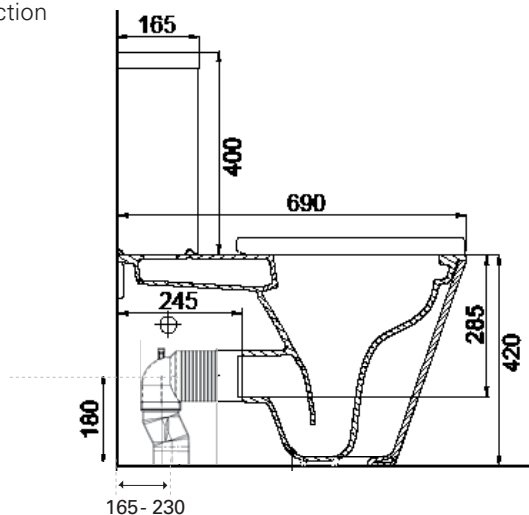

Sphere

vcbc

DESCRIPTION

Sphere Easy Height Rimless Back-To-Wall Toilet Suite

PRODUCT CODE

SPH-351

FEATURES

- Dimensions- W375 x H820 x D690 mm
- Toilet suite includes soft close seat and lid, and dual flush cistern. Floor-fix screw and elbow also included.
- Easy clean rimless design.
- Vitreous china with Nano Glaze. Glazed rim and trap.
- Removable soft close seat with stainless steel hinges.
- Efficient 4.5/3 litre flush distribution.
- 4 Star WELS rating.
- P-Trap pan, and comes with S-Trap Connector (284.M.30846).
- Top/back inlet cistern.

TECHNICAL DRAWINGS

Top

Side Section

Front

NOTES

LH top/back inlet cistern. Drawing indicates the technical measurement only and is not a reflection of how the unit will look. Sizes are nominal only. All drawings in millimeters. Drawings not to scale. March 2023.