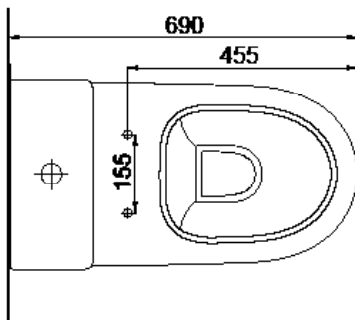

Sphere

vcbc

DESCRIPTION

Sphere Easy Height Rimless Back-To-Wall Toilet Suite

PRODUCT CODE

SPH-351

FEATURES

- Dimensions- W375 x H820 x D690 mm
- Toilet suite includes soft close seat and lid, and dual flush cistern. Floor-fix screw and elbow also included.
- Easy clean rimless design.
- Vitreous china with Nano Glaze. Glazed rim and trap.
- Removable soft close seat with stainless steel hinges.
- Efficient 4.5/3 litre flush distribution.
- 4 Star WELS rating.
- P-Trap pan, and comes with S-Trap Connector (284.M.30846).
- Top/back inlet cistern.

TECHNICAL DRAWINGS

Top

Side Section

Front

NOTES

LH top/back inlet cistern. Drawing indicates the technical measurement only and is not a reflection of how the unit will look. Sizes are nominal only. All drawings in millimeters. Drawings not to scale. March 2023.