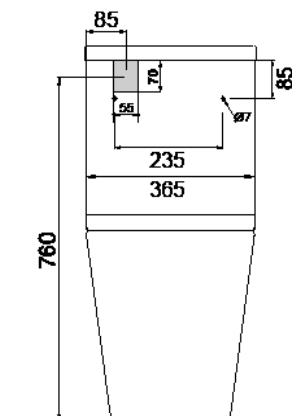

Sphere

vcbc

DESCRIPTION

Sphere Easy Height Rimless Back-To-Wall Toilet Suite

PRODUCT CODE

SPH-351

FEATURES

- Dimensions- W375 x H820 x D690 mm
- Toilet suite includes soft close seat and lid, and dual flush cistern. Floor-fix screw and elbow also included.
- Easy clean rimless design.
- Vitreous china with Nano Glaze. Glazed rim and trap.
- Removable soft close seat with stainless steel hinges.
- Efficient 4.5/3 litre flush distribution.
- 4 Star WELS rating.
- P-Trap pan, and comes with S-Trap Connector (284.M.30846).
- Top/back inlet cistern.

TECHNICAL DRAWINGS

Top

Side Section

Front

NOTES

LH top/back inlet cistern. Drawing indicates the technical measurement only and is not a reflection of how the unit will look. Sizes are nominal only. All drawings in millimeters. Drawings not to scale. March 2023.