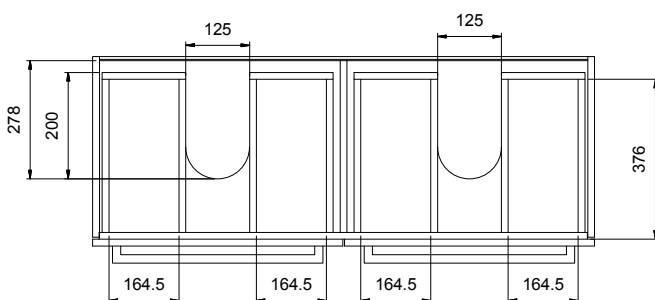

DESCRIPTION

Splash 1200 Floor-Standing Vanity, 4 Drawers, Double Bowl, White / Melamine

PRODUCT CODE

SP120D4FLDB / SP120D4FLDBM

FEATURES

- Dimensions: W1200 x H900 x D450 mm
- Available in White paint (Gloss) or Melamine*
- The paint used on our products is polyurethane based. It is five times harder and more durable than lacquer finishes.
- Timber Effect Melamine: Our wood grain melamine is a low-pressure laminate.
- Polymarble basin (acrylic)
- Soft-close drawer/s
- Comes with the Box Handle (H1), other handle options include the Mini Semi Handle (H4), Semi Handle (H2), or Semi Anodized Black Handle (H2-BK).
- Made to order in NZ.

DESCRIPTION

Splash 1200 Floor-Standing Vanity, 4 Drawers, Double Bowl, White / Melamine

PRODUCT CODE

SP120D4FLDB / SP120D4FLDBM

TECHNICAL DRAWINGS

Top

Front Section of Basin

Front

Side

Top Section of Drawer

NOTES

- Drawing indicates the technical measurement only and is not a reflection of how the unit will look.
- Sizes are nominal only.
- All drawings in millimeters.
- Drawings not to scale.
- March 2020.