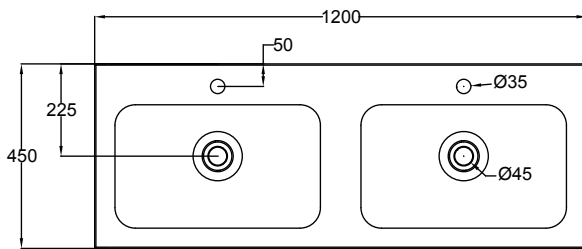

DESCRIPTION

Splash 1200 Floor-Standing Vanity, 4 Drawers, Double Bowl, White / Melamine

PRODUCT CODE

SP120D4FLDB / SP120D4FLDBM

FEATURES

- Dimensions: W1200 x H900 x D450 mm
- Available in White paint (Gloss) or Melamine*
- The paint used on our products is polyurethane based. It is five times harder and more durable than lacquer finishes.
- Timber Effect Melamine: Our wood grain melamine is a low-pressure laminate.
- Polymarble basin (acrylic)
- Soft-close drawer/s
- Comes with the Box Handle (H1), other handle options include the Mini Semi Handle (H4), Semi Handle (H2), or Semi Anodized Black Handle (H2-BK).
- Made to order in NZ.

DESCRIPTION

Splash 1200 Floor-Standing Vanity, 4 Drawers, Double Bowl, White / Melamine

PRODUCT CODE

SP120D4FLDB / SP120D4FLDBM

TECHNICAL DRAWINGS

Top

Front Section of Basin

Front

Side

Top Section of Drawer

NOTES

- Drawing indicates the technical measurement only and is not a reflection of how the unit will look.
- Sizes are nominal only.
- All drawings in millimeters.
- Drawings not to scale.
- March 2020.