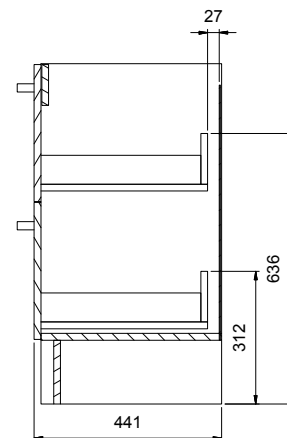

DESCRIPTION

Splash 1200 Floor-Standing Vanity, 4 Drawers, Double Bowl, White / Melamine

PRODUCT CODE

SP120D4FLDB / SP120D4FLDBM

FEATURES

- Dimensions: W1200 x H900 x D450 mm
- Available in White paint (Gloss) or Melamine*
- The paint used on our products is polyurethane based. It is five times harder and more durable than lacquer finishes.
- Timber Effect Melamine: Our wood grain melamine is a low-pressure laminate.
- Polymarble basin (acrylic)
- Soft-close drawer/s
- Comes with the Box Handle (H1), other handle options include the Mini Semi Handle (H4), Semi Handle (H2), or Semi Anodized Black Handle (H2-BK).
- Made to order in NZ.

DESCRIPTION

Splash 1200 Floor-Standing Vanity, 4 Drawers, Double Bowl, White / Melamine

PRODUCT CODE

SP120D4FLDB / SP120D4FLDBM

TECHNICAL DRAWINGS

Top

Front Section of Basin

Front

Side

Top Section of Drawer

NOTES

- Drawing indicates the technical measurement only and is not a reflection of how the unit will look.
- Sizes are nominal only.
- All drawings in millimeters.
- Drawings not to scale.
- March 2020.