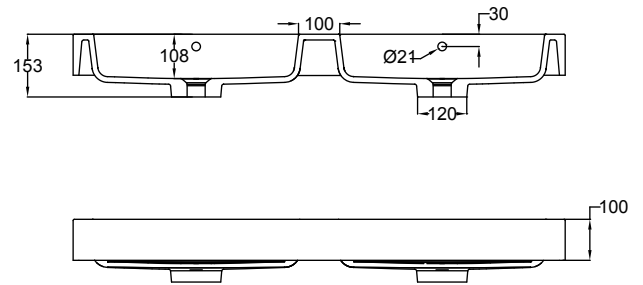

DESCRIPTION

Splash 1200 Floor-Standing Vanity, 4 Drawers, Double Bowl, White / Melamine

PRODUCT CODE

SP120D4FLDB / SP120D4FLDBM

FEATURES

- Dimensions: W1200 x H900 x D450 mm
- Available in White paint (Gloss) or Melamine*
- The paint used on our products is polyurethane based. It is five times harder and more durable than lacquer finishes.
- Timber Effect Melamine: Our wood grain melamine is a low-pressure laminate.
- Polymarble basin (acrylic)
- Soft-close drawer/s
- Comes with the Box Handle (H1), other handle options include the Mini Semi Handle (H4), Semi Handle (H2), or Semi Anodized Black Handle (H2-BK).
- Made to order in NZ.

DESCRIPTION

Splash 1200 Floor-Standing Vanity, 4 Drawers, Double Bowl, White / Melamine

PRODUCT CODE

SP120D4FLDB / SP120D4FLDBM

TECHNICAL DRAWINGS

Top

Front Section of Basin

Front

Side

Top Section of Drawer

NOTES

- Drawing indicates the technical measurement only and is not a reflection of how the unit will look.
- Sizes are nominal only.
- All drawings in millimeters.
- Drawings not to scale.
- March 2020.