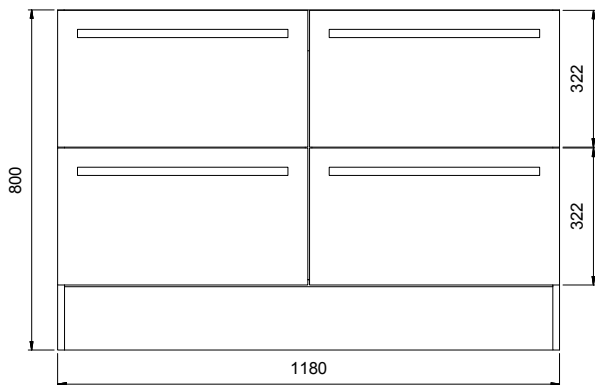

DESCRIPTION

Splash 1200 Floor-Standing Vanity, 4 Drawers, Double Bowl, White / Melamine

PRODUCT CODE

SP120D4FLDB / SP120D4FLDBM

FEATURES

- Dimensions: W1200 x H900 x D450 mm
- Available in White paint (Gloss) or Melamine*
- The paint used on our products is polyurethane based. It is five times harder and more durable than lacquer finishes.
- Timber Effect Melamine: Our wood grain melamine is a low-pressure laminate.
- Polymarble basin (acrylic)
- Soft-close drawer/s
- Comes with the Box Handle (H1), other handle options include the Mini Semi Handle (H4), Semi Handle (H2), or Semi Anodized Black Handle (H2-BK).
- Made to order in NZ.

DESCRIPTION

Splash 1200 Floor-Standing Vanity, 4 Drawers, Double Bowl, White / Melamine

PRODUCT CODE

SP120D4FLDB / SP120D4FLDBM

TECHNICAL DRAWINGS

Top

Front Section of Basin

Front

Side

Top Section of Drawer

NOTES

- Drawing indicates the technical measurement only and is not a reflection of how the unit will look.
- Sizes are nominal only.
- All drawings in millimeters.
- Drawings not to scale.
- March 2020.