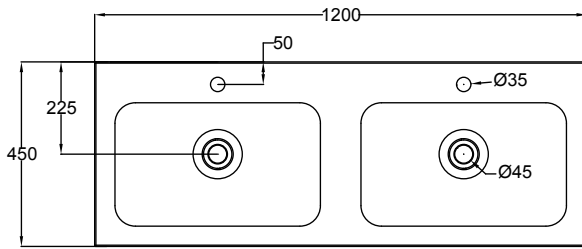

DESCRIPTION

Splash 1200 Wall-Hung Vanity, 2 Drawers, Double Bowl, White / Melamine

PRODUCT CODE

SP120D2WH / SP120D2WHM

FEATURES

- Dimensions: W1200 x H425 x D450 mm
- Available in White paint (Gloss) or Melamine*
- The paint used on our products is polyurethane based. It is five times harder and more durable than lacquer finishes.
- Timber Effect Melamine: Our wood grain melamine is a low-pressure laminate.
- Polymarble basin (acrylic)
- Soft-close drawer/s
- Comes with the Box Handle (H1), other handle options include the Mini Semi Handle (H4), Semi Handle (H2), or Semi Anodized Black Handle (H2-BK).
- Made to order in NZ.

DESCRIPTION

Splash 1200 Wall-Hung Vanity, 2 Drawers, Double Bowl, White / Melamine

PRODUCT CODE

SP120D2WH / SP120D2WHM

TECHNICAL DRAWINGS

Top

Front Section of Basin

Front

Side

Top Section of Drawer

NOTES

- Drawing indicates the technical measurement only and is not a reflection of how the unit will look. • Sizes are nominal only. • All drawings in millimeters.
- Drawings not to scale. • March 2020.