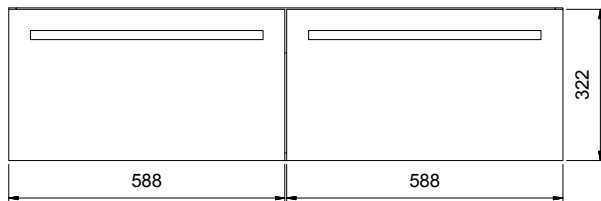

DESCRIPTION

Splash 1200 Wall-Hung Vanity, 2 Drawers, Double Bowl, White / Melamine

PRODUCT CODE

SP120D2WH / SP120D2WHM

FEATURES

- Dimensions: W1200 x H425 x D450 mm
- Available in White paint (Gloss) or Melamine*
- The paint used on our products is polyurethane based. It is five times harder and more durable than lacquer finishes.
- Timber Effect Melamine: Our wood grain melamine is a low-pressure laminate.
- Polymarble basin (acrylic)
- Soft-close drawer/s
- Comes with the Box Handle (H1), other handle options include the Mini Semi Handle (H4), Semi Handle (H2), or Semi Anodized Black Handle (H2-BK).
- Made to order in NZ.

Side

Top Section of Drawer

NOTES

- Drawing indicates the technical measurement only and is not a reflection of how the unit will look. • Sizes are nominal only. • All drawings in millimeters.
- Drawings not to scale. • March 2020.