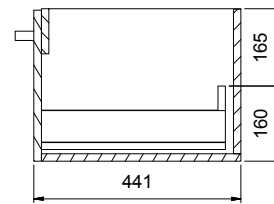

DESCRIPTION

Splash 1200 Wall-Hung Vanity, 2 Drawers, Double Bowl, White / Melamine

PRODUCT CODE

SP120D2WH / SP120D2WHM

FEATURES

- Dimensions: W1200 x H425 x D450 mm
- Available in White paint (Gloss) or Melamine*
- The paint used on our products is polyurethane based. It is five times harder and more durable than lacquer finishes.
- Timber Effect Melamine: Our wood grain melamine is a low-pressure laminate.
- Polymarble basin (acrylic)
- Soft-close drawer/s
- Comes with the Box Handle (H1), other handle options include the Mini Semi Handle (H4), Semi Handle (H2), or Semi Anodized Black Handle (H2-BK).
- Made to order in NZ.

DESCRIPTION

Splash 1200 Wall-Hung Vanity, 2 Drawers, Double Bowl, White / Melamine

PRODUCT CODE

SP120D2WH / SP120D2WHM

TECHNICAL DRAWINGS

Top

Front Section of Basin

Front

Side

Top Section of Drawer

NOTES

- Drawing indicates the technical measurement only and is not a reflection of how the unit will look. • Sizes are nominal only. • All drawings in millimeters.
- Drawings not to scale. • March 2020.