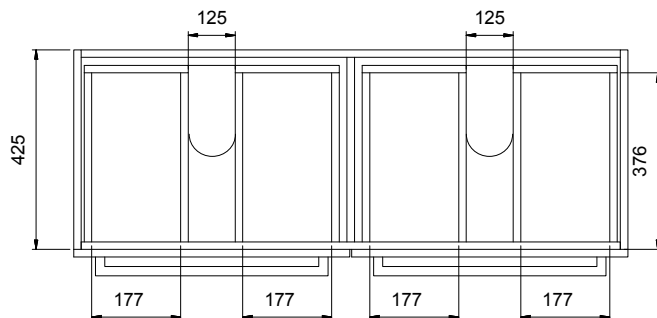

DESCRIPTION

Splash 1200 Wall-Hung Vanity, 2 Drawers, Double Bowl, White / Melamine

PRODUCT CODE

SP120D2WH / SP120D2WHM

FEATURES

- Dimensions: W1200 x H425 x D450 mm
- Available in White paint (Gloss) or Melamine*
- The paint used on our products is polyurethane based. It is five times harder and more durable than lacquer finishes.
- Timber Effect Melamine: Our wood grain melamine is a low-pressure laminate.
- Polymarble basin (acrylic)
- Soft-close drawer/s
- Comes with the Box Handle (H1), other handle options include the Mini Semi Handle (H4), Semi Handle (H2), or Semi Anodized Black Handle (H2-BK).
- Made to order in NZ.

DESCRIPTION

Splash 1200 Wall-Hung Vanity, 2 Drawers, Double Bowl, White / Melamine

PRODUCT CODE

SP120D2WH / SP120D2WHM

TECHNICAL DRAWINGS

Top

Front Section of Basin

Front

Side

Top Section of Drawer

NOTES

- Drawing indicates the technical measurement only and is not a reflection of how the unit will look. • Sizes are nominal only. • All drawings in millimeters.
- Drawings not to scale. • March 2020.