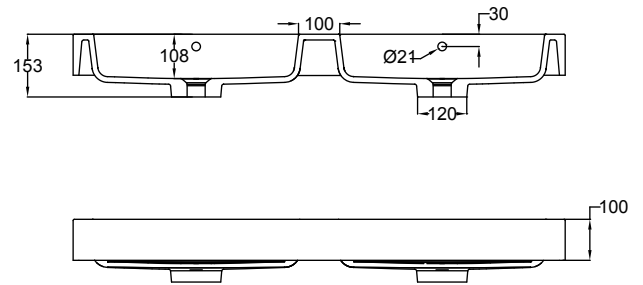

DESCRIPTION

Splash 1200 Wall-Hung Vanity, 2 Drawers, Double Bowl, White / Melamine

PRODUCT CODE

SP120D2WH / SP120D2WHM

FEATURES

- Dimensions: W1200 x H425 x D450 mm
- Available in White paint (Gloss) or Melamine*
- The paint used on our products is polyurethane based. It is five times harder and more durable than lacquer finishes.
- Timber Effect Melamine: Our wood grain melamine is a low-pressure laminate.
- Polymarble basin (acrylic)
- Soft-close drawer/s
- Comes with the Box Handle (H1), other handle options include the Mini Semi Handle (H4), Semi Handle (H2), or Semi Anodized Black Handle (H2-BK).
- Made to order in NZ.

DESCRIPTION

Splash 1200 Wall-Hung Vanity, 2 Drawers, Double Bowl, White / Melamine

PRODUCT CODE

SP120D2WH / SP120D2WHM

TECHNICAL DRAWINGS

Top

Front Section of Basin

Front

Side

Top Section of Drawer

NOTES

- Drawing indicates the technical measurement only and is not a reflection of how the unit will look. • Sizes are nominal only. • All drawings in millimeters.
- Drawings not to scale. • March 2020.