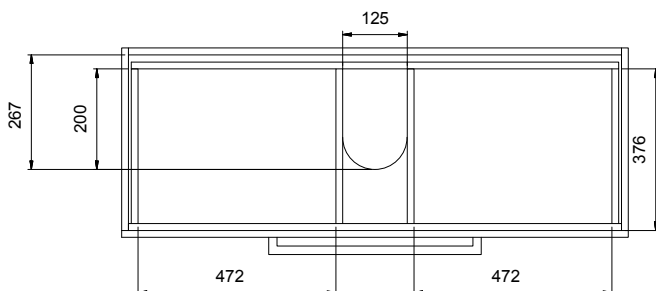

DESCRIPTION

Splash 1200 Wall-Hung Vanity, 2 Drawers, White / Melamine

PRODUCT CODE

SP120D2WHSB / SP120D2WHSBM

FEATURES

- Dimensions: W1200 x H425 x D450 mm
- Available in White paint (Gloss) or Melamine*
- The paint used on our products is polyurethane based. It is five times harder and more durable than lacquer finishes.
- Timber Effect Melamine: Our wood grain melamine is a low-pressure laminate.
- Polymarble basin (acrylic)
- Soft-close drawer/s
- Comes with the Box Handle (H1), other handle options include the Mini Semi Handle (H4), Semi Handle (H2), or Semi Anodized Black Handle (H2-BK).
- Made to order in NZ.

DESCRIPTION

Splash 1200 Wall-Hung Vanity, 2 Drawers, White / Melamine

PRODUCT CODE

SP120D2WHSB / SP120D2WHSBM

TECHNICAL DRAWINGS

Top

Front Section of Basin

Front

Side

Top Section of Drawer

NOTES

- Drawing indicates the technical measurement only and is not a reflection of how the unit will look. • Sizes are nominal only. • All drawings in millimeters.
- Drawings not to scale. • March 2020.