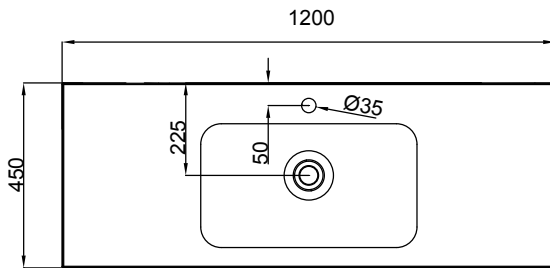

DESCRIPTION

Splash 1200 Wall-Hung Vanity, 2 Drawers, White / Melamine

PRODUCT CODE

SP120D2WHSB / SP120D2WHSBM

FEATURES

- Dimensions: W1200 x H425 x D450 mm
- Available in White paint (Gloss) or Melamine*
- The paint used on our products is polyurethane based. It is five times harder and more durable than lacquer finishes.
- Timber Effect Melamine: Our wood grain melamine is a low-pressure laminate.
- Polymarble basin (acrylic)
- Soft-close drawer/s
- Comes with the Box Handle (H1), other handle options include the Mini Semi Handle (H4), Semi Handle (H2), or Semi Anodized Black Handle (H2-BK).
- Made to order in NZ.

DESCRIPTION

Splash 1200 Wall-Hung Vanity, 2 Drawers, White / Melamine

PRODUCT CODE

SP120D2WHSB / SP120D2WHSBM

TECHNICAL DRAWINGS

Top

Front Section of Basin

Front

Side

Top Section of Drawer

NOTES

- Drawing indicates the technical measurement only and is not a reflection of how the unit will look. • Sizes are nominal only. • All drawings in millimeters.
- Drawings not to scale. • March 2020.