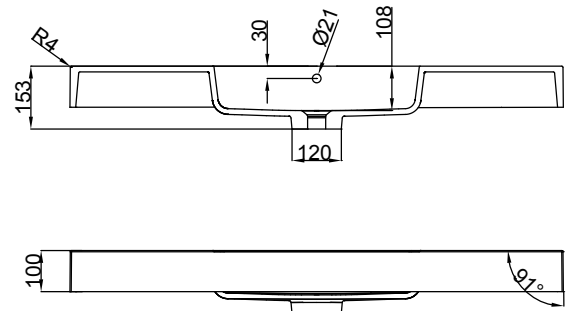

DESCRIPTION

Splash 1200 Wall-Hung Vanity, 2 Drawers, White / Melamine

PRODUCT CODE

SP120D2WHSB / SP120D2WHSBM

FEATURES

- Dimensions: W1200 x H425 x D450 mm
- Available in White paint (Gloss) or Melamine*
- The paint used on our products is polyurethane based. It is five times harder and more durable than lacquer finishes.
- Timber Effect Melamine: Our wood grain melamine is a low-pressure laminate.
- Polymarble basin (acrylic)
- Soft-close drawer/s
- Comes with the Box Handle (H1), other handle options include the Mini Semi Handle (H4), Semi Handle (H2), or Semi Anodized Black Handle (H2-BK).
- Made to order in NZ.

DESCRIPTION

Splash 1200 Wall-Hung Vanity, 2 Drawers, White / Melamine

PRODUCT CODE

SP120D2WHSB / SP120D2WHSBM

TECHNICAL DRAWINGS

Top

Front Section of Basin

Front

Side

Top Section of Drawer

NOTES

- Drawing indicates the technical measurement only and is not a reflection of how the unit will look. • Sizes are nominal only. • All drawings in millimeters.
- Drawings not to scale. • March 2020.