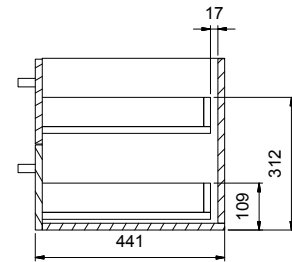

DESCRIPTION

Splash 1200 Wall-Hung Vanity, 2 Drawers, White / Melamine

PRODUCT CODE

SP120D2WHSB / SP120D2WHSBM

TECHNICAL DRAWINGS

Top

Front Section of Basin

Front

Side

Top Section of Drawer

NOTES

- Drawing indicates the technical measurement only and is not a reflection of how the unit will look. • Sizes are nominal only. • All drawings in millimeters.
- Drawings not to scale. • March 2020.