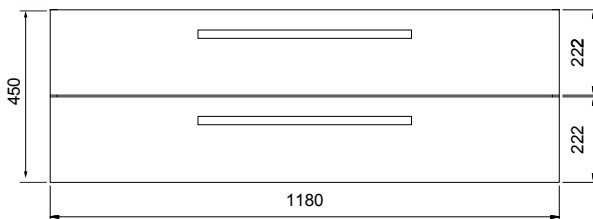

DESCRIPTION

Splash 1200 Wall-Hung Vanity, 2 Drawers, White / Melamine

PRODUCT CODE

SP120D2WHSB / SP120D2WHSBM

FEATURES

- Dimensions: W1200 x H425 x D450 mm
- Available in White paint (Gloss) or Melamine*
- The paint used on our products is polyurethane based. It is five times harder and more durable than lacquer finishes.
- Timber Effect Melamine: Our wood grain melamine is a low-pressure laminate.
- Polymarble basin (acrylic)
- Soft-close drawer/s
- Comes with the Box Handle (H1), other handle options include the Mini Semi Handle (H4), Semi Handle (H2), or Semi Anodized Black Handle (H2-BK).
- Made to order in NZ.

DESCRIPTION

Splash 1200 Wall-Hung Vanity, 2 Drawers, White / Melamine

PRODUCT CODE

SP120D2WHSB / SP120D2WHSBM

TECHNICAL DRAWINGS

Top

Front Section of Basin

Front

Side

Top Section of Drawer

NOTES

- Drawing indicates the technical measurement only and is not a reflection of how the unit will look. • Sizes are nominal only. • All drawings in millimeters.
- Drawings not to scale. • March 2020.