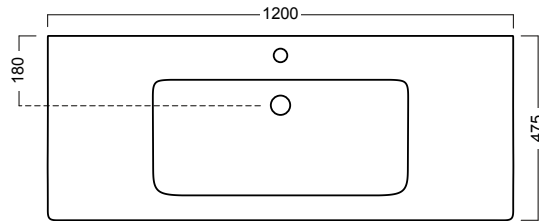

Description

Sharp 1200 Wall-Hung Vanity, 1 Drawer, White / Melamine

Product Code

SH120DWH / M

Technical Drawings

Top

Front