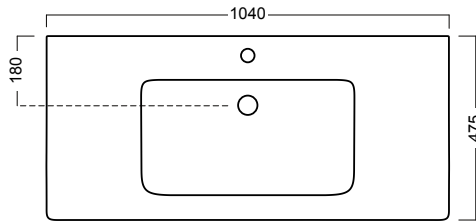

Description

Sharp 1040 Wall-Hung Vanity, 1 Drawer, White / Melamine

Product Code

SH104DWH / M

Technical Drawings

Top

Front