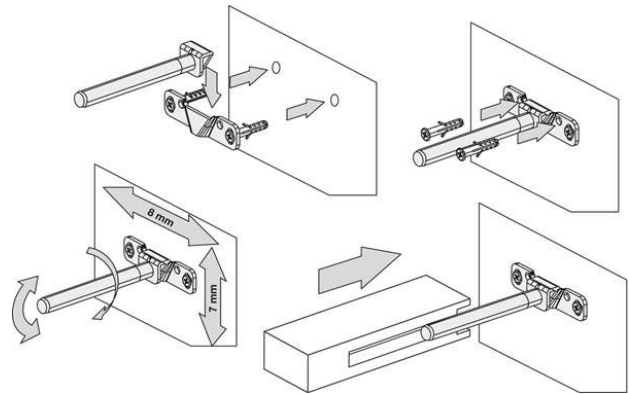

FLOATING SHELVES

Michel César

DESCRIPTION

Floating Shelves, 1200mm, White / Timber Veneer

PRODUCT CODE

S120 / S120T

FEATURES

- Dimensions - W1200 x H25 x D150
- Available painted White or in Timber Veneer.*
- The paint used on our products is polyurethane or UV based. Our high-tech process means each panel is painted and heated at least five times, then assembled into the units with a surface that feels silken to the touch.
- Timber veneer finishes are 100% natural, so each have variations in grain and colour, Satin or Gloss finish (Gloss finish 20% surcharge). All come stained and sealed with a protective UV finish.

TECHNICAL DRAWINGS

Top

Fixing Mechanism

Front

NOTES

*Non-stock item. Sizes approximate. All drawings in millimeters. Drawing indicates the technical measurement only and is not a reflection of how the product will look.