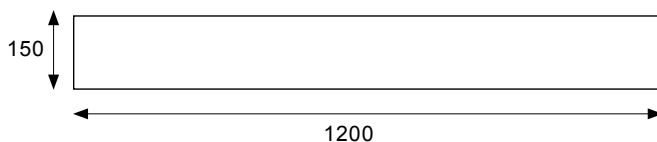

FLOATING SHELVES

Michel César

DESCRIPTION

Floating Shelves, 1200mm, White / Timber Veneer

PRODUCT CODE

S120 / S120T

FEATURES

- Dimensions - W1200 x H25 x D150
- Available painted White or in Timber Veneer.*
- The paint used on our products is polyurethane or UV based. Our high-tech process means each panel is painted and heated at least five times, then assembled into the units with a surface that feels silken to the touch.
- Timber veneer finishes are 100% natural, so each have variations in grain and colour, Satin or Gloss finish (Gloss finish 20% surcharge). All come stained and sealed with a protective UV finish.

TECHNICAL DRAWINGS

Top

Fixing Mechanism

Front

NOTES

*Non-stock item. Sizes approximate. All drawings in millimeters. Drawing indicates the technical measurement only and is not a reflection of how the product will look.