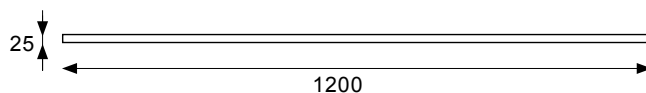

FLOATING SHELVES

Michel César

DESCRIPTION

Floating Shelves, 1200mm, White / Timber Veneer

PRODUCT CODE

S120 / S120T

FEATURES

- Dimensions - W1200 x H25 x D150
- Available painted White or in Timber Veneer.*
- The paint used on our products is polyurethane or UV based. Our high-tech process means each panel is painted and heated at least five times, then assembled into the units with a surface that feels silken to the touch.
- Timber veneer finishes are 100% natural, so each have variations in grain and colour, Satin or Gloss finish (Gloss finish 20% surcharge). All come stained and sealed with a protective UV finish.

TECHNICAL DRAWINGS

Top

Fixing Mechanism

Front

NOTES

*Non-stock item. Sizes approximate. All drawings in millimeters. Drawing indicates the technical measurement only and is not a reflection of how the product will look.