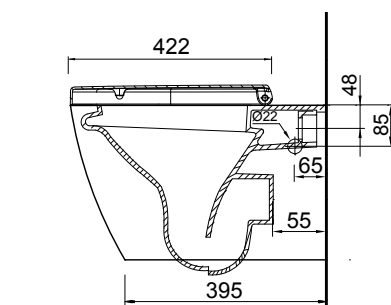

## FEATURES

- Dimensions - W360 x H390 x D515 mm
- Toilet suite includes soft close seat and lid, in-wall cistern and dual-flush plate. Fixing bracket also included.
- Easy clean rimless design. Space saving size.
- Pair with our round or rectangle flush plates, available in White, Chrome High Gloss, Chrome Matt, or Black.
- Steel frame in-wall cistern has adjustable dual flush valve and height frame.
- Vitreous china with glazed box rim and trap.
- 6/3 litre flush distribution.
- 3 Star WELS rating.
- P-Trap pan.

## TECHNICAL DRAWINGS

Top

Side Section

Back

## NOTES

Drawing indicates the technical measurement only and is not a reflection of how the product will look. Sizes nominal only. Drawings in millimeters, not to scale. August 2019.

## FEATURES

- Dimensions - W236 x H152 x D8 mm
- Round flush plates for in-wall cisterns