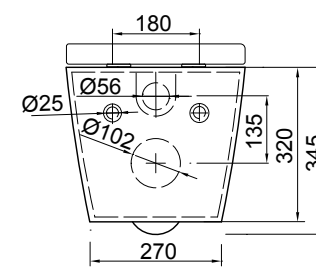

## FEATURES

- Dimensions - W360 x H390 x D515 mm
- Toilet suite includes soft close seat and lid, in-wall cistern and dual-flush plate. Fixing bracket also included.
- Easy clean rimless design. Space saving size.
- Pair with our round or rectangle flush plates, available in White, Chrome High Gloss, Chrome Matt, or Black.
- Steel frame in-wall cistern has adjustable dual flush valve and height frame.
- Vitreous china with glazed box rim and trap.
- 6/3 litre flush distribution.
- 3 Star WELS rating.
- P-Trap pan.

## TECHNICAL DRAWINGS

Top

Side Section

Back

## NOTES

Drawing indicates the technical measurement only and is not a reflection of how the product will look. Sizes nominal only. Drawings in millimeters, not to scale. August 2019.

## FEATURES

- Dimensions - W236 x H152 x D8 mm
- Round flush plates for in-wall cisterns