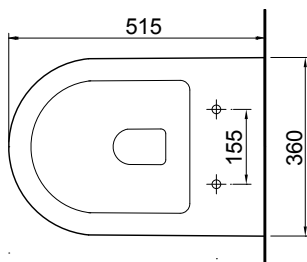

TECHNICAL DRAWINGS

Top

Side Section