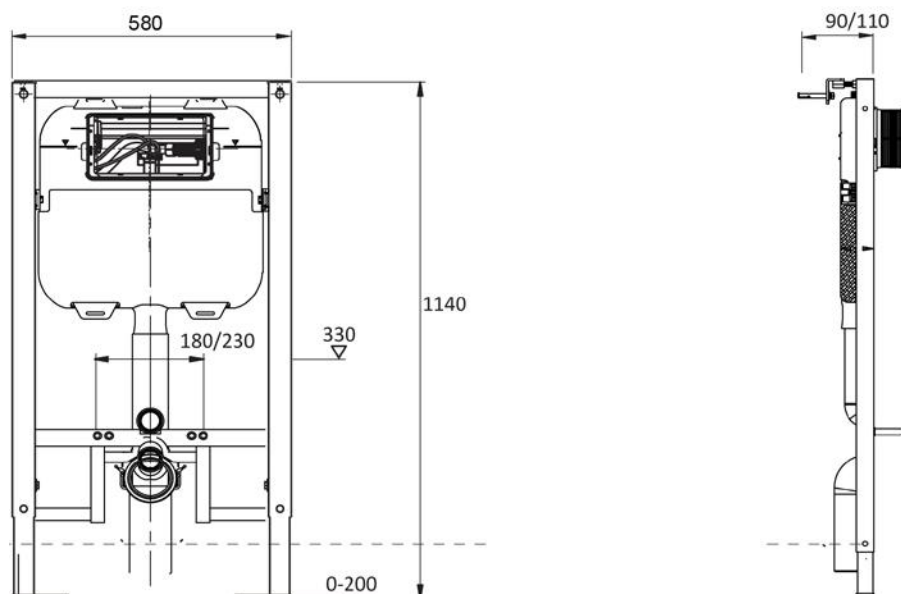

## FEATURES

- Dimensions - W360 x H390 x D515 mm
- Toilet suite includes soft close seat and lid, in-wall cistern and dual-flush plate. Fixing bracket also included.
- Easy clean rimless design. Space saving size.
- Pair with our round or rectangle flush plates, available in White, Chrome High Gloss, Chrome Matt, or Black.
- Steel frame in-wall cistern has adjustable dual flush valve and height frame.
- Vitreous china with glazed box rim and trap.
- 6/3 litre flush distribution.
- 3 Star WELS rating.
- P-Trap pan.

## FEATURES

- Dimensions - W580 x H1140 x D110 mm
- Steel frame for use with wall-hung toilets.
- To fit into 90mm walls. The fully framed cistern has adjustable height and comes complete with 100mm water outlet.
- Adjustable dual flush valve and height frame.
- Pair with our round or rectangle flush plates, available in White, Chrome High Gloss, Chrome Matt, or Black (sold separately).
- 4 Star WELS rating.

## TECHNICAL DRAWINGS

## FEATURES

- Dimensions - W236 x H152 x D8 mm
- Round flush plates for in-wall cisterns