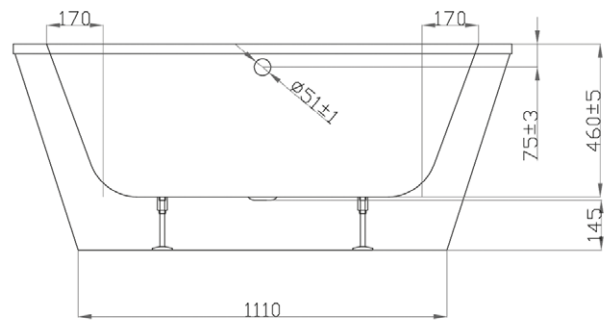

## RGL1500 MINI TASMAN, LUCITE® ACRYLIC BATH

- Dimensions - W 1500mm H 630mm D 800mm
- Made from Lucite® acrylic – a very durable surface with excellent thermal properties. It retains the heat and is warm to touch.
- Price includes pop-up waste