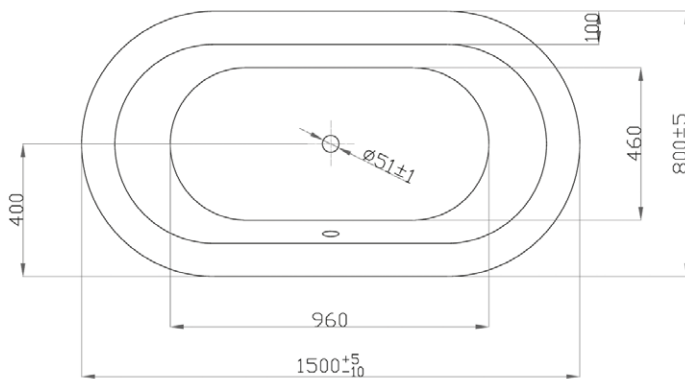

## RGL1500 MINI TASMAN, LUCITE® ACRYLIC BATH

- Dimensions - W 1500mm H 630mm D 800mm
- Made from Lucite® acrylic – a very durable surface with excellent thermal properties. It retains the heat and is warm to touch.
- Price includes pop-up waste