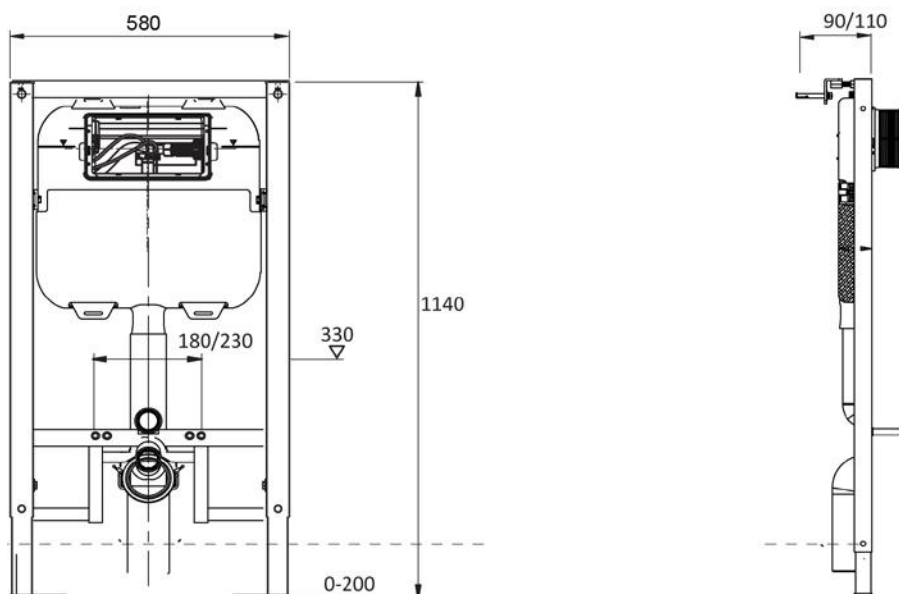

NOTES

Drawing indicates the technical measurement only and is not a reflection of how the product will look. Sizes nominal only. Drawings in millimeters, not to scale. August 2019.