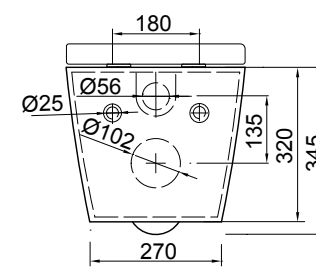

TECHNICAL DRAWINGS

Top

Side Section

Back

NOTES

Drawing indicates the technical measurement only and is not a reflection of how the product will look. Sizes nominal only. Drawings in millimeters, not to scale. August 2019.

In-Wall Cistern

vcbc

DESCRIPTION

In-Wall Cistern with Steel Frame

PRODUCT CODE

3D1.1004

FEATURES

- Dimensions - W580 x H1140 x D110 mm
- Steel frame for use with wall-hung toilets.
- To fit into 90mm walls. The fully framed cistern has adjustable height and comes complete with 100mm water outlet.
- Adjustable dual flush valve and height frame.
- Pair with our round or rectangle flush plates, available in White, Chrome High Gloss, Chrome Matt, or Black (sold separately).
- 4 Star WELS rating.

vcboc

DESCRIPTION

Round Flush Plates, White / Chrome High Gloss / Chrome Matt / Black

PRODUCT CODE

3D1.1106 / 3D1.1010
3D1.1008 / K5130-23

FEATURES

- Dimensions - W236 x H152 x D8 mm
- Round flush plates for in-wall cisterns
- Available in White (3D1.1106), Chrome High Gloss (3D1.1010), Chrome Matt (3D1.1008) or Black (K5130-23).

vcboc

DESCRIPTION

Rectangle Flush Plates, White / Chrome High Gloss / Chrome Matt / Black

PRODUCT CODE

3D1.1009/3D1.1010
3D1.1011/K5131-23

FEATURES

- Dimensions - W236 x H152 x D8 mm
- Rectangle flush plates for in-wall cisterns
- Available in White (3D1.1009), Chrome High Gloss (3D1.1010), Chrome Matt (3D1.1011) or Black (K5131-23).