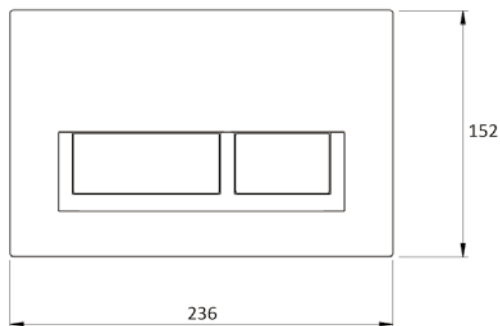

In-Wall Cistern

vcbc

DESCRIPTION

In-Wall Cistern with Steel Frame

PRODUCT CODE

3D1.1004

FEATURES

- Dimensions - W580 x H1140 x D110 mm
- Steel frame for use with wall-hung toilets.
- To fit into 90mm walls. The fully framed cistern has adjustable height and comes complete with 100mm water outlet.
- Adjustable dual flush valve and height frame.
- Pair with our round or rectangle flush plates, available in White, Chrome High Gloss, Chrome Matt, or Black (sold separately).
- 4 Star WELS rating.

vcboc

DESCRIPTION

Round Flush Plates, White / Chrome High Gloss / Chrome Matt / Black

PRODUCT CODE

3D1.1106 / 3D1.1010
3D1.1008 / K5130-23

FEATURES

- Dimensions - W236 x H152 x D8 mm
- Round flush plates for in-wall cisterns
- Available in White (3D1.1106), Chrome High Gloss (3D1.1010), Chrome Matt (3D1.1008) or Black (K5130-23).

vcboc

DESCRIPTION

Rectangle Flush Plates, White / Chrome High Gloss / Chrome Matt / Black

PRODUCT CODE

3D1.1009/3D1.1010
3D1.1011/K5131-23

FEATURES

- Dimensions - W236 x H152 x D8 mm
- Rectangle flush plates for in-wall cisterns
- Available in White (3D1.1009), Chrome High Gloss (3D1.1010), Chrome Matt (3D1.1011) or Black (K5131-23).

TECHNICAL DRAWINGS

NOTES

Drawing indicates the technical measurement only and is not a reflection of how the product will look. Sizes nominal only. Drawings in millimeters, not to scale. August 2019.