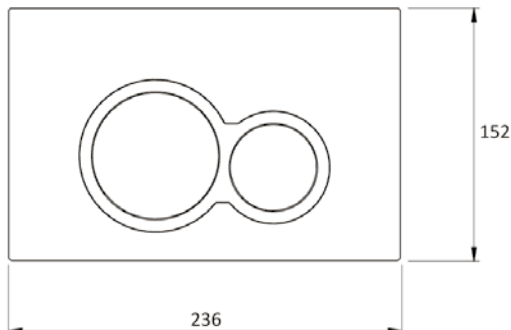

In-Wall Cistern

vcbc

DESCRIPTION

In-Wall Cistern with Steel Frame

PRODUCT CODE

3D1.1004

FEATURES

- Dimensions - W580 x H1140 x D110 mm
- Steel frame for use with wall-hung toilets.
- To fit into 90mm walls. The fully framed cistern has adjustable height and comes complete with 100mm water outlet.
- Adjustable dual flush valve and height frame.
- Pair with our round or rectangle flush plates, available in White, Chrome High Gloss, Chrome Matt, or Black (sold separately).
- 4 Star WELS rating.

vcboc

DESCRIPTION

Round Flush Plates, White / Chrome High Gloss / Chrome Matt / Black

PRODUCT CODE

3D1.1106 / 3D1.1010
3D1.1008 / K5130-23

FEATURES

- Dimensions - W236 x H152 x D8 mm
- Round flush plates for in-wall cisterns
- Available in White (3D1.1106), Chrome High Gloss (3D1.1010), Chrome Matt (3D1.1008) or Black (K5130-23).

TECHNICAL DRAWINGS

NOTES

Drawing indicates the technical measurement only and is not a reflection of how the product will look. Sizes nominal only. Drawings in millimeters, not to scale. August 2019.

Flush Plates

vcboc

DESCRIPTION

Rectangle Flush Plates, White / Chrome High Gloss / Chrome Matt / Black

PRODUCT CODE

3D1.1009/3D1.1010
3D1.1011/K5131-23

FEATURES

- Dimensions - W236 x H152 x D8 mm
- Rectangle flush plates for in-wall cisterns
- Available in White (3D1.1009), Chrome High Gloss (3D1.1010), Chrome Matt (3D1.1011) or Black (K5131-23).