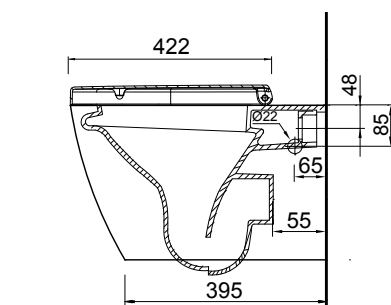

DESCRIPTION

Rest Rimless Wall-Hung Toilet Suite with In-Wall Cistern

PRODUCT CODE

REST-273

FEATURES

- Dimensions - W360 x H390 x D515 mm
- Toilet suite includes soft close seat and lid, in-wall cistern and dual-flush plate. Fixing bracket also included.
- Easy clean rimless design. Space saving size.
- Pair with our round or rectangle flush plates, available in White, Chrome High Gloss, Chrome Matt, or Black.
- Steel frame in-wall cistern has adjustable dual flush valve and height frame.
- Vitreous china with glazed box rim and trap.
- 6/3 litre flush distribution.
- 3 Star WELS rating.
- P-Trap pan.

TECHNICAL DRAWINGS

Top

Side Section

Back

NOTES

Drawing indicates the technical measurement only and is not a reflection of how the product will look. Sizes nominal only. Drawings in millimeters, not to scale. August 2019.

In-Wall Cistern

vcbc

DESCRIPTION

In-Wall Cistern with Steel Frame

PRODUCT CODE

3D1.1004

FEATURES

- Dimensions - W580 x H1140 x D110 mm
- Steel frame for use with wall-hung toilets.
- To fit into 90mm walls. The fully framed cistern has adjustable height and comes complete with 100mm water outlet.
- Adjustable dual flush valve and height frame.
- Pair with our round or rectangle flush plates, available in White, Chrome High Gloss, Chrome Matt, or Black (sold separately).
- 4 Star WELS rating.

vcboc

DESCRIPTION

Round Flush Plates, White / Chrome High Gloss / Chrome Matt / Black

PRODUCT CODE

3D1.1106 / 3D1.1010
3D1.1008 / K5130-23

FEATURES

- Dimensions - W236 x H152 x D8 mm
- Round flush plates for in-wall cisterns
- Available in White (3D1.1106), Chrome High Gloss (3D1.1010), Chrome Matt (3D1.1008) or Black (K5130-23).