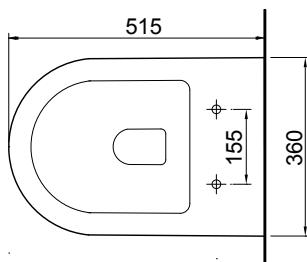

DESCRIPTION

Rest Rimless Wall-Hung Toilet Suite with In-Wall Cistern

PRODUCT CODE

REST-273

FEATURES

- Dimensions - W360 x H390 x D515 mm
- Toilet suite includes soft close seat and lid, in-wall cistern and dual-flush plate. Fixing bracket also included.
- Easy clean rimless design. Space saving size.
- Pair with our round or rectangle flush plates, available in White, Chrome High Gloss, Chrome Matt, or Black.
- Steel frame in-wall cistern has adjustable dual flush valve and height frame.
- Vitreous china with glazed box rim and trap.
- 6/3 litre flush distribution.
- 3 Star WELS rating.
- P-Trap pan.

TECHNICAL DRAWINGS

Top

Side Section

Back

NOTES

Drawing indicates the technical measurement only and is not a reflection of how the product will look. Sizes nominal only. Drawings in millimeters, not to scale. August 2019.

In-Wall Cistern

vcbc

DESCRIPTION

In-Wall Cistern with Steel Frame

PRODUCT CODE

3D1.1004

FEATURES

- Dimensions - W580 x H1140 x D110 mm
- Steel frame for use with wall-hung toilets.
- To fit into 90mm walls. The fully framed cistern has adjustable height and comes complete with 100mm water outlet.
- Adjustable dual flush valve and height frame.
- Pair with our round or rectangle flush plates, available in White, Chrome High Gloss, Chrome Matt, or Black (sold separately).
- 4 Star WELS rating.

vcboc

DESCRIPTION

Round Flush Plates, White / Chrome High Gloss / Chrome Matt / Black

PRODUCT CODE

3D1.1106 / 3D1.1010
3D1.1008 / K5130-23

FEATURES

- Dimensions - W236 x H152 x D8 mm
- Round flush plates for in-wall cisterns
- Available in White (3D1.1106), Chrome High Gloss (3D1.1010), Chrome Matt (3D1.1008) or Black (K5130-23).