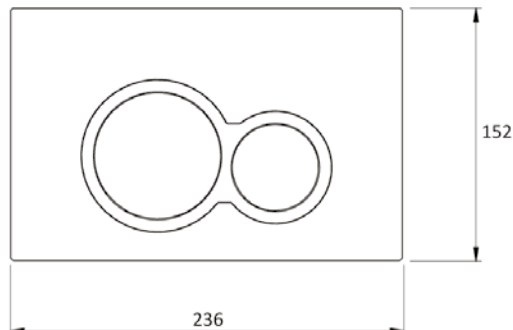

In-Wall Cistern

vcbc

DESCRIPTION

In-Wall Cistern

PRODUCT CODE

3D1.1005

FEATURES

- Dimensions - W480 x H735 x D78 mm
- In-wall cistern for floor-standing toilets.
- Comes with adjustable dual flush valve, fit into 90mm walls.
- Pair with our round or rectangle flush plates, available in White, Chrome High Gloss, Chrome Matt, or Black (sold separately).
- 4 Star WELS rating.

vcboc

DESCRIPTION

Round Flush Plates, White / Chrome High Gloss / Chrome Matt / Black

PRODUCT CODE

3D1.1106 / 3D1.1010
3D1.1008 / K5130-23

FEATURES

- Dimensions - W236 x H152 x D8 mm
- Round flush plates for in-wall cisterns
- Available in White (3D1.1106), Chrome High Gloss (3D1.1010), Chrome Matt (3D1.1008) or Black (K5130-23).

TECHNICAL DRAWINGS

NOTES

Drawing indicates the technical measurement only and is not a reflection of how the product will look. Sizes nominal only. Drawings in millimeters, not to scale. August 2019.

Flush Plates

vcboc

DESCRIPTION

Rectangle Flush Plates, White / Chrome High Gloss / Chrome Matt / Black

PRODUCT CODE

3D1.1009/3D1.1010
3D1.1011/K5131-23

FEATURES

- Dimensions - W236 x H152 x D8 mm
- Rectangle flush plates for in-wall cisterns
- Available in White (3D1.1009), Chrome High Gloss (3D1.1010), Chrome Matt (3D1.1011) or Black (K5131-23).