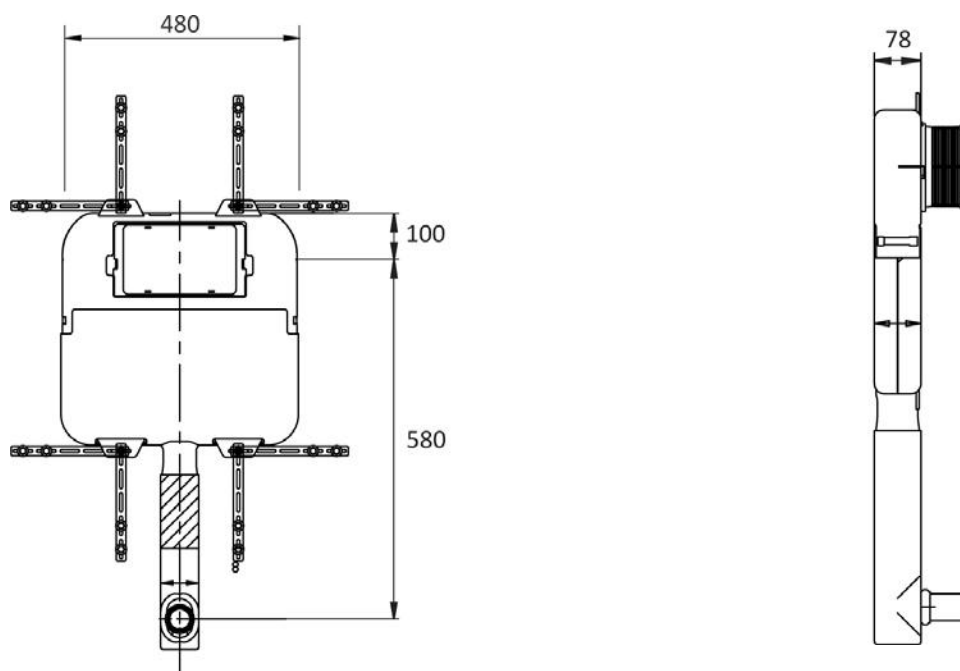

NOTES

Drawing indicates the technical measurement only and is not a reflection of how the product will look. Sizes nominal only. Drawings in millimeters, not to scale. August 2019.