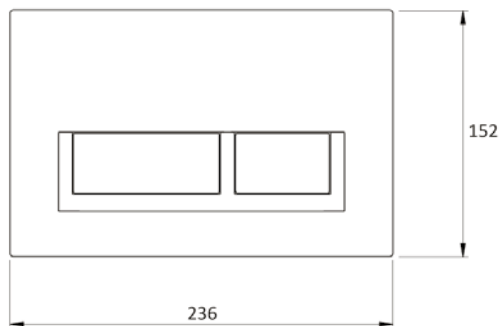

vcboc

DESCRIPTION

Round Flush Plates, White / Chrome High Gloss / Chrome Matt / Black

PRODUCT CODE

3D1.1106 / 3D1.1010
3D1.1008 / K5130-23

FEATURES

- Dimensions - W236 x H152 x D8 mm
- Round flush plates for in-wall cisterns
- Available in White (3D1.1106), Chrome High Gloss (3D1.1010), Chrome Matt (3D1.1008) or Black (K5130-23).

TECHNICAL DRAWINGS

NOTES

Drawing indicates the technical measurement only and is not a reflection of how the product will look. Sizes nominal only. Drawings in millimeters, not to scale. August 2019.

Flush Plates

vcboc

DESCRIPTION

Rectangle Flush Plates, White / Chrome High Gloss / Chrome Matt / Black

PRODUCT CODE

3D1.1009/3D1.1010
3D1.1011/K5131-23

FEATURES

- Dimensions - W236 x H152 x D8 mm
- Rectangle flush plates for in-wall cisterns
- Available in White (3D1.1009), Chrome High Gloss (3D1.1010), Chrome Matt (3D1.1011) or Black (K5131-23).

TECHNICAL DRAWINGS

NOTES

Drawing indicates the technical measurement only and is not a reflection of how the product will look. Sizes nominal only. Drawings in millimeters, not to scale. August 2019.