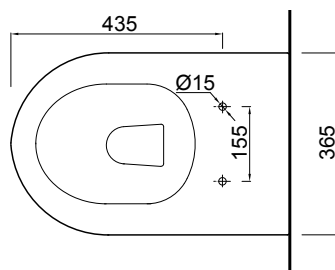

TECHNICAL DRAWINGS

Top

Side Section

Back

NOTES

Drawing indicates the technical measurement only and is not a reflection of how the product will look. Sizes nominal only. Drawings in millimeters, not to scale. August 2019.

In-Wall Cistern

vcbc

DESCRIPTION

In-Wall Cistern

PRODUCT CODE

3D1.1005

FEATURES

- Dimensions - W480 x H735 x D78 mm
- In-wall cistern for floor-standing toilets.
- Comes with adjustable dual flush valve, fit into 90mm walls.
- Pair with our round or rectangle flush plates, available in White, Chrome High Gloss, Chrome Matt, or Black (sold separately).
- 4 Star WELS rating.

vcboc

DESCRIPTION

Round Flush Plates, White / Chrome High Gloss / Chrome Matt / Black

PRODUCT CODE

3D1.1106 / 3D1.1010
3D1.1008 / K5130-23

FEATURES

- Dimensions - W236 x H152 x D8 mm
- Round flush plates for in-wall cisterns
- Available in White (3D1.1106), Chrome High Gloss (3D1.1010), Chrome Matt (3D1.1008) or Black (K5130-23).

vcboc

DESCRIPTION

Rectangle Flush Plates, White / Chrome High Gloss / Chrome Matt / Black

PRODUCT CODE

3D1.1009/3D1.1010
3D1.1011/K5131-23

FEATURES

- Dimensions - W236 x H152 x D8 mm
- Rectangle flush plates for in-wall cisterns
- Available in White (3D1.1009), Chrome High Gloss (3D1.1010), Chrome Matt (3D1.1011) or Black (K5131-23).