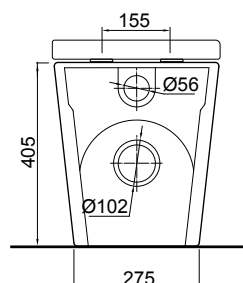

TECHNICAL DRAWINGS

Top

Side Section

Back

NOTES

Drawing indicates the technical measurement only and is not a reflection of how the product will look. Sizes nominal only. Drawings in millimeters, not to scale. August 2019.

In-Wall Cistern

vcbc

DESCRIPTION

In-Wall Cistern

PRODUCT CODE

3D1.1005

FEATURES

- Dimensions - W480 x H735 x D78 mm
- In-wall cistern for floor-standing toilets.
- Comes with adjustable dual flush valve, fit into 90mm walls.
- Pair with our round or rectangle flush plates, available in White, Chrome High Gloss, Chrome Matt, or Black (sold separately).
- 4 Star WELS rating.

vcboc

DESCRIPTION

Round Flush Plates, White / Chrome High Gloss / Chrome Matt / Black

PRODUCT CODE

3D1.1106 / 3D1.1010
3D1.1008 / K5130-23

FEATURES

- Dimensions - W236 x H152 x D8 mm
- Round flush plates for in-wall cisterns
- Available in White (3D1.1106), Chrome High Gloss (3D1.1010), Chrome Matt (3D1.1008) or Black (K5130-23).

vcboc

DESCRIPTION

Rectangle Flush Plates, White / Chrome High Gloss / Chrome Matt / Black

PRODUCT CODE

3D1.1009/3D1.1010
3D1.1011/K5131-23

FEATURES

- Dimensions - W236 x H152 x D8 mm
- Rectangle flush plates for in-wall cisterns
- Available in White (3D1.1009), Chrome High Gloss (3D1.1010), Chrome Matt (3D1.1011) or Black (K5131-23).