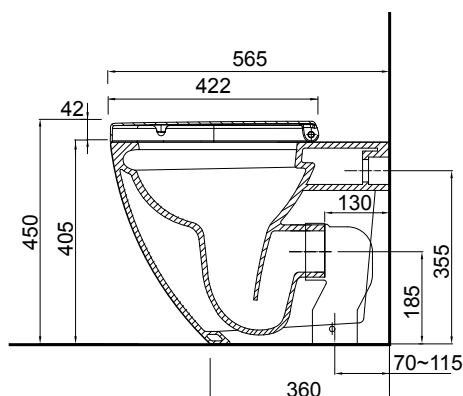

DESCRIPTION

Rest Rimless Wall-Faced Toilet Suite with In-Wall Cistern

PRODUCT CODE

REST-140

FEATURES

- Dimensions - W365 x H450 x D565 mm
- Toilet suite includes soft close seat and lid, in-wall cistern and dual-flush plate. Floor-fix screw and elbow also included.
- Space saving. Easy clean rimless design.
- Vitreous china with glazed box rim and trap.
- Removable soft close seat with stainless steel hinges.
- Pair with our round or rectangle flush plates, available in White, Chrome High Gloss, Chrome Matt, or Black.
- In-wall cistern comes with adjustable flush valve.
- 6/3 litre flush distribution. 3 Star WELS rating.
- P-Trap pan.

TECHNICAL DRAWINGS

Top

Side Section

Back

NOTES

Drawing indicates the technical measurement only and is not a reflection of how the product will look. Sizes nominal only. Drawings in millimeters, not to scale. August 2019.

In-Wall Cistern

vcbc

DESCRIPTION

In-Wall Cistern

PRODUCT CODE

3D1.1005

FEATURES

- Dimensions - W480 x H735 x D78 mm
- In-wall cistern for floor-standing toilets.
- Comes with adjustable dual flush valve, fit into 90mm walls.
- Pair with our round or rectangle flush plates, available in White, Chrome High Gloss, Chrome Matt, or Black (sold separately).
- 4 Star WELS rating.

vcboc

DESCRIPTION

Round Flush Plates, White / Chrome High Gloss / Chrome Matt / Black

PRODUCT CODE

3D1.1106 / 3D1.1010
3D1.1008 / K5130-23

FEATURES

- Dimensions - W236 x H152 x D8 mm
- Round flush plates for in-wall cisterns
- Available in White (3D1.1106), Chrome High Gloss (3D1.1010), Chrome Matt (3D1.1008) or Black (K5130-23).