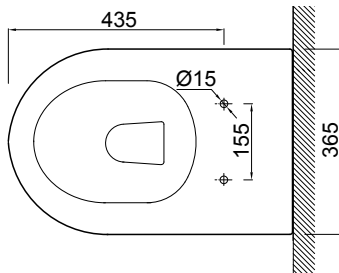

Technical Drawings

Top

Side Section

Back Section

Notes

Drawing indicates the technical measurement only and is not a reflection of how the product will look. Sizes approximate. All drawings in millimeters.

In-Wall Cistern

vcbc

Description

In-Wall Cistern

Product Code

3D1.1005

Features

- Dimensions - W480 x H735 x D78 mm
- In-wall cistern for floor-standing toilets.
- Comes with adjustable dual flush valve, fit into 90mm walls.
- Pair with our round or rectangle flush plates, available in White, Chrome High Gloss, Chrome Matt, or Black (sold separately).
- 4 Star WELS rating.

Technical Drawings

Top

Side

Notes

Drawing indicates the technical measurement only and is not a reflection of how the product will look. Sizes approximate. All drawings in millimeters.

Flush Plates

vcbc

Description

3D1.1009 / 3D1.1010 /
3D1.1011 / K5131-23

Features

- Dimensions - W236 x H152 x D8 mm
- Rectangle flush plates for in-wall cisterns
- Available in White, Chrome High Gloss, Chrome Matt or Black

Technical Drawings