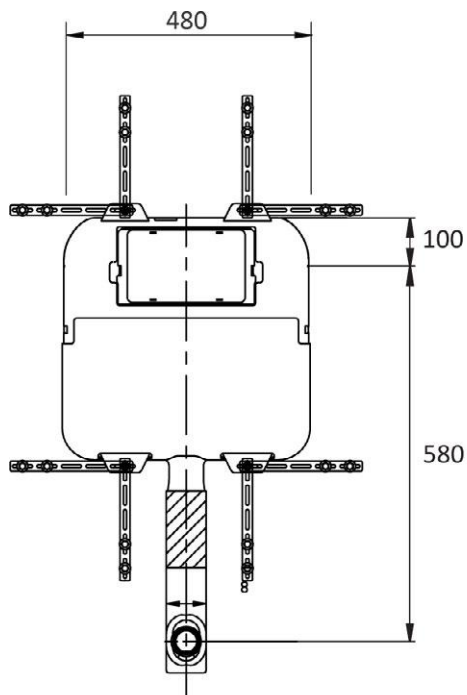

Technical Drawings

Top

Side Section

Back Section

Notes

Drawing indicates the technical measurement only and is not a reflection of how the product will look. Sizes approximate. All drawings in millimeters.

In-Wall Cistern

vcbc

Description

In-Wall Cistern

Product Code

3D1.1005

Features

- Dimensions - W480 x H735 x D78 mm
- In-wall cistern for floor-standing toilets.
- Comes with adjustable dual flush valve, fit into 90mm walls.
- Pair with our round or rectangle flush plates, available in White, Chrome High Gloss, Chrome Matt, or Black (sold separately).
- 4 Star WELS rating.

Technical Drawings

Top

Side

Notes

Drawing indicates the technical measurement only and is not a reflection of how the product will look. Sizes approximate. All drawings in millimeters.

Flush Plates

vcbc

Description

Round Flush Plates, White / Chrome High Gloss / Chrome Matt / Black

Product Code

3D1.1106 / 3D1.1010 /
3D1.1008 / K5130-23

Features

- Dimensions - W236 x H152 x D8 mm
- Round flush plates for in-wall cisterns
- Available in White, Chrome High Gloss, Chrome Matt or Black