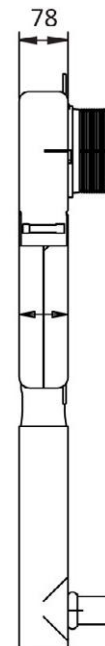

Description

Rest Rimless Back-To-Wall Toilet Suite with In-Wall Cistern

Product Code

REST-140

Features

- Dimensions - W365 x H450 x D565 mm
- Toilet suite includes soft close seat and lid, in-wall cistern and dual-flush plate. Floor-fix screw and elbow also included.
- Easy clean rimless design.
- Vitreous china with glazed box rim and trap.
- Removable soft close seat with stainless steel hinges.
- Pair with our round or rectangle flush plates, available in White, Chrome High Gloss, Chrome Matt, or Black.
- In-wall cistern comes with adjustable flush valve.
- Space saving.
- 6/3 litre flush distribution.
- 3 Star WELS rating.

Technical Drawings

Top

Side Section

Back Section

Notes

Drawing indicates the technical measurement only and is not a reflection of how the product will look. Sizes approximate. All drawings in millimeters.

In-Wall Cistern

vcbc

Description

In-Wall Cistern

Product Code

3D1.1005

Features

- Dimensions - W480 x H735 x D78 mm
- In-wall cistern for floor-standing toilets.
- Comes with adjustable dual flush valve, fit into 90mm walls.
- Pair with our round or rectangle flush plates, available in White, Chrome High Gloss, Chrome Matt, or Black (sold separately).
- 4 Star WELS rating.

Technical Drawings

Top

Side

Notes

Drawing indicates the technical measurement only and is not a reflection of how the product will look. Sizes approximate. All drawings in millimeters.

Flush Plates

vcbc

Description