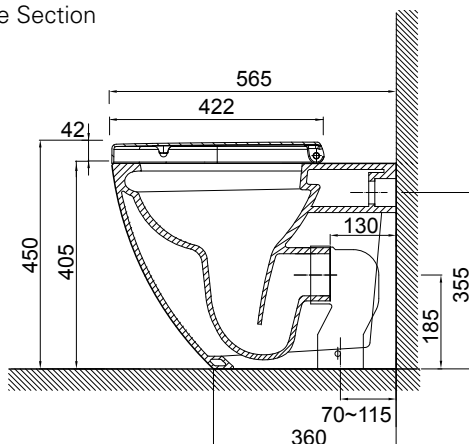

Description

Rest Rimless Back-To-Wall Toilet Suite with In-Wall Cistern

Product Code

REST-140

Features

- Dimensions - W365 x H450 x D565 mm
- Toilet suite includes soft close seat and lid, in-wall cistern and dual-flush plate. Floor-fix screw and elbow also included.
- Easy clean rimless design.
- Vitreous china with glazed box rim and trap.
- Removable soft close seat with stainless steel hinges.
- Pair with our round or rectangle flush plates, available in White, Chrome High Gloss, Chrome Matt, or Black.
- In-wall cistern comes with adjustable flush valve.
- Space saving.
- 6/3 litre flush distribution.
- 3 Star WELS rating.

Technical Drawings

Top

Side Section

Back Section

Notes

Drawing indicates the technical measurement only and is not a reflection of how the product will look. Sizes approximate. All drawings in millimeters.

In-Wall Cistern

vcbc

Description

In-Wall Cistern

Product Code

3D1.1005

Features

- Dimensions - W480 x H735 x D78 mm
- In-wall cistern for floor-standing toilets.
- Comes with adjustable dual flush valve, fit into 90mm walls.
- Pair with our round or rectangle flush plates, available in White, Chrome High Gloss, Chrome Matt, or Black (sold separately).
- 4 Star WELS rating.

Technical Drawings

Top

Side

Notes

Drawing indicates the technical measurement only and is not a reflection of how the product will look. Sizes approximate. All drawings in millimeters.

Flush Plates

vcbc

Description