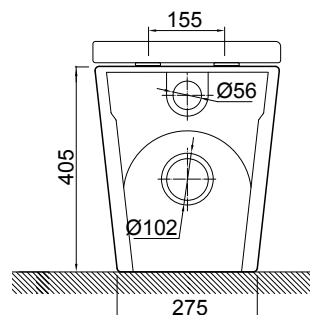

Technical Drawings

Top

Side Section

Back Section

Notes

Drawing indicates the technical measurement only and is not a reflection of how the product will look. Sizes approximate. All drawings in millimeters.

In-Wall Cistern

vcbc

Description

In-Wall Cistern

Product Code

3D1.1005

Features

- Dimensions - W480 x H735 x D78 mm
- In-wall cistern for floor-standing toilets.
- Comes with adjustable dual flush valve, fit into 90mm walls.
- Pair with our round or rectangle flush plates, available in White, Chrome High Gloss, Chrome Matt, or Black (sold separately).
- 4 Star WELS rating.

Technical Drawings

Top

Side

Notes

Drawing indicates the technical measurement only and is not a reflection of how the product will look. Sizes approximate. All drawings in millimeters.

Flush Plates

vcbc

Description

Round Flush Plates, White / Chrome High Gloss / Chrome Matt / Black

Product Code

3D1.1106 / 3D1.1010 /
3D1.1008 / K5130-23

Features

- Dimensions - W236 x H152 x D8 mm
- Round flush plates for in-wall cisterns
- Available in White, Chrome High Gloss, Chrome Matt or Black