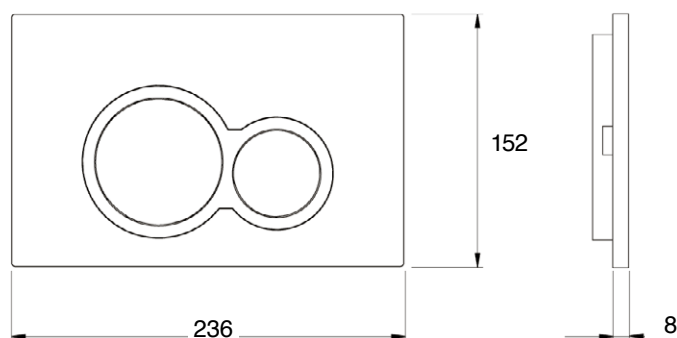

Technical Drawings

Top

Side

Notes

Drawing indicates the technical measurement only and is not a reflection of how the product will look. Sizes approximate. All drawings in millimeters.

Flush Plates

vcbc

Description

Round Flush Plates, White / Chrome High Gloss / Chrome Matt / Black

Product Code

3D1.1106 / 3D1.1010 /
3D1.1008 / K5130-23

Features

- Dimensions - W236 x H152 x D8 mm
- Round flush plates for in-wall cisterns
- Available in White, Chrome High Gloss, Chrome Matt or Black

Technical Drawings

Front

Side

Notes

Drawing indicates the technical measurement only and is not a reflection of how the product will look. Sizes approximate. All drawings in millimeters.

**BATH/
CO/**

BATHCO.CO.NZ
info@smail.co.nz
August 2018

3D1.1009 / 3D1.1010 /
3D1.1011 / K5131-23

Features

- Dimensions - W236 x H152 x D8 mm
- Rectangle flush plates for in-wall cisterns
- Available in White, Chrome High Gloss, Chrome Matt or Black

Technical Drawings