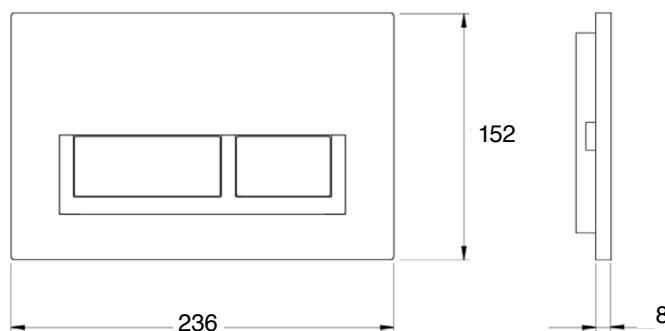

Round Flush Plates, White / Chrome High Gloss / Chrome Matt / Black

Product Code

3D1.1106 / 3D1.1010 /
3D1.1008 / K5130-23

Features

- Dimensions - W236 x H152 x D8 mm
- Round flush plates for in-wall cisterns
- Available in White, Chrome High Gloss, Chrome Matt or Black

Technical Drawings

Front

Side

Notes

Drawing indicates the technical measurement only and is not a reflection of how the product will look. Sizes approximate. All drawings in millimeters.

**BATH/
CO/**

BATHCO.CO.NZ
info@smail.co.nz
August 2018

3D1.1009 / 3D1.1010 /
3D1.1011 / K5131-23

Features

- Dimensions - W236 x H152 x D8 mm
- Rectangle flush plates for in-wall cisterns
- Available in White, Chrome High Gloss, Chrome Matt or Black

Technical Drawings

Front

Side

Notes

Drawing indicates the technical measurement only and is not a reflection of how the product will look. Sizes approximate. All drawings in millimeters.