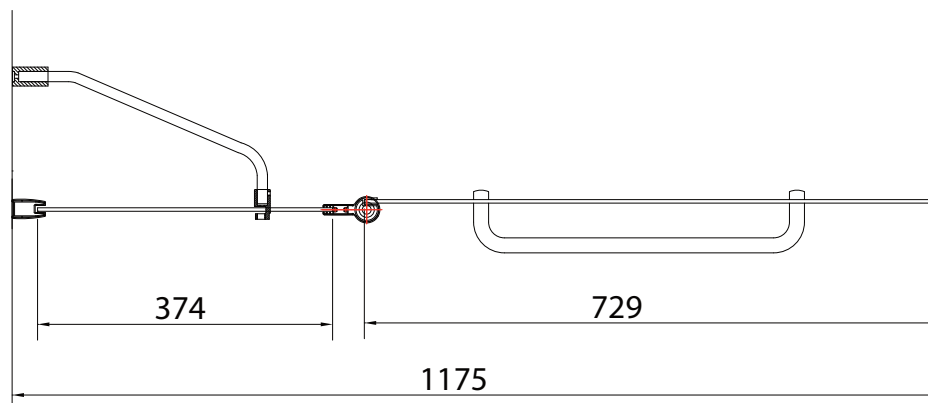

Drop In Bath

vcbc

DESCRIPTION

Drop In Bath Components - Bath Screen with Handle

PRODUCT CODE

QP99

FEATURES

- Dimensions - L1175 x H1500
- Square Pivot Panel.
- Aluminum alloy profile with 6mm glass & handle.
- Pair it with our Drop In Baths.
- All baths and components sold separately.

TECHNICAL DRAWINGS

Top

NOTES

Bath, tapware and accessories not included. All screens must be installed on flat edge baths only. Drawing indicates the technical measurement only and is not a reflection of how the unit will look. Sizes are nominal only. All drawings in millimeters. Drawings not to scale. October 2019.