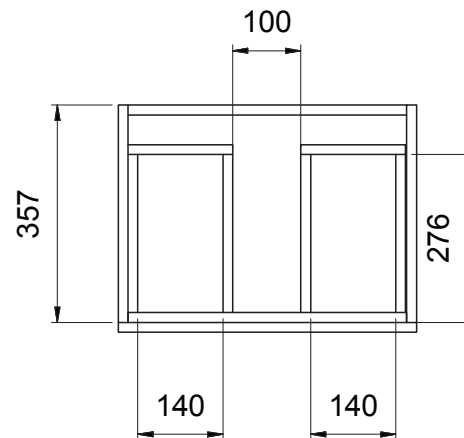

## FEATURES

- Dimensions - W 500 x H 455 x D 380 mm
- Available in White Paint or Melamine finishes.
- Polymarble top with one pre-drilled tap hole & one centre waste.
- Ceramic basin with overflow from Europe.
- White Paint - The paint used on our products is polyurethane or UV based. It is five times harder and more durable than lacquer finishes.
- Melamine - Our wood grain melamine is a low-pressure laminate.
- NZ-made cabinetry with soft close drawers

## TECHNICAL DRAWINGS

Front

Side Section

Basin Top

Top Section

Basin Side View

## NOTES

See our website for product prices. Drawing indicates the technical measurement only and is not a reflection of how the product will look. Sizes are nominal only. All drawings in millimeters. Drawings not to scale. March 2023.