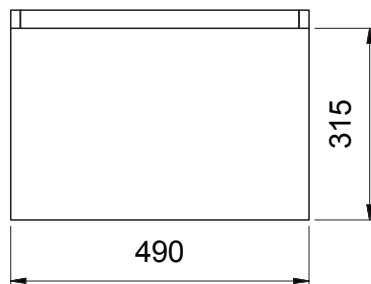

DESCRIPTION

Paris 500 1 Drawer, Wall Hung Vanity

PRODUCT CODE

P50 / P50M

TECHNICAL DRAWINGS

Front