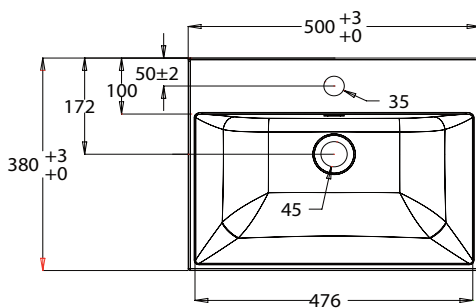

## FEATURES

- Dimensions - W 500 x H 455 x D 380 mm
- Available in White Paint or Melamine finishes.
- Polymarble top with one pre-drilled tap hole & one centre waste.
- Ceramic basin with overflow from Europe.
- White Paint - The paint used on our products is polyurethane or UV based. It is five times harder and more durable than lacquer finishes.
- Melamine - Our wood grain melamine is a low-pressure laminate.
- NZ-made cabinetry with soft close drawers

## TECHNICAL DRAWINGS

Front

Side Section

Basin Top

Top Section

Basin Side View

## NOTES

See our website for product prices. Drawing indicates the technical measurement only and is not a reflection of how the product will look. Sizes are nominal only. All drawings in millimeters. Drawings not to scale. March 2023.