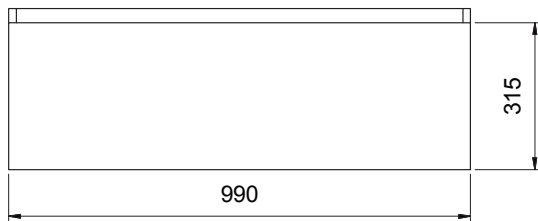

DESCRIPTION

Paris 1000, 1 Drawer, Wall Hung Vanity

PRODUCT CODE

P100 / P100M

TECHNICAL DRAWINGS

Front

Side Section