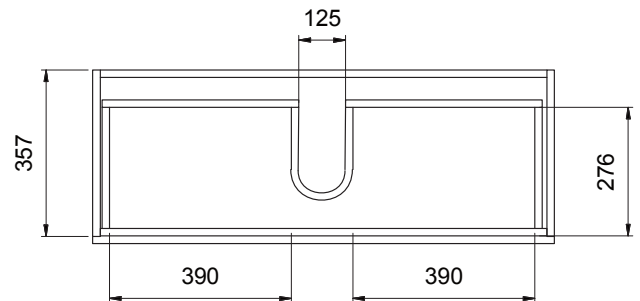

DESCRIPTION

Paris 1000, 1 Drawer, Wall Hung Vanity

PRODUCT CODE

P100 / P100M

FEATURES

- Dimensions - W 1000 x H 445 x D 380 mm
- Available in White Paint or Melamine finishes.
- Polymarble top with one pre-drilled tap hole & one centre waste.
- Ceramic basin with overflow from Europe.
- White Paint - The paint used on our products is polyurethane or UV based. It is five times harder and more durable than lacquer finishes.
- Melamine - Our wood grain melamine is a low-pressure laminate.
- NZ-made cabinetry with soft close drawers

See our website for product prices. Drawing indicates the technical measurement only and is not a reflection of how the product will look. Sizes are nominal only. All drawings in millimeters. Drawings not to scale. March 2023.

DESCRIPTION

Paris 1000, 1 Drawer, Wall Hung Vanity

PRODUCT CODE

P100 / P100M

TECHNICAL DRAWINGS

Front

Side Section

Basin Top

Top Section

Basin Side View

NOTES

See our website for product prices. Drawing indicates the technical measurement only and is not a reflection of how the product will look. Sizes are nominal only. All drawings in millimeters. Drawings not to scale. March 2023.