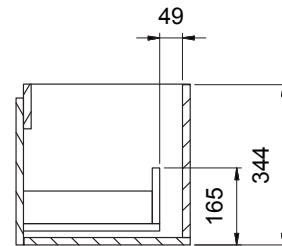

See our website for product prices. Drawing indicates the technical measurement only and is not a reflection of how the product will look. Sizes are nominal only. All drawings in millimeters. Drawings not to scale. March 2023.

DESCRIPTION

Paris 1000, 1 Drawer, Wall Hung Vanity

PRODUCT CODE

P100 / P100M

TECHNICAL DRAWINGS

Front

Side Section

Basin Top

Top Section

Basin Side View

NOTES

See our website for product prices. Drawing indicates the technical measurement only and is not a reflection of how the product will look. Sizes are nominal only. All drawings in millimeters. Drawings not to scale. March 2023.