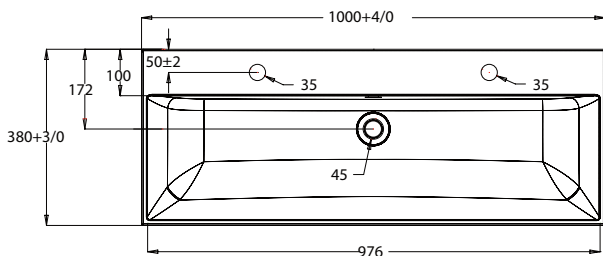

DESCRIPTION

Paris 1000, 1 Drawer, Wall Hung Vanity

PRODUCT CODE

P100 / P100M

FEATURES

- Dimensions - W 1000 x H 445 x D 380 mm
- Available in White Paint or Melamine finishes.
- Polymarble top with one pre-drilled tap hole & one centre waste.
- Ceramic basin with overflow from Europe.
- White Paint - The paint used on our products is polyurethane or UV based. It is five times harder and more durable than lacquer finishes.
- Melamine - Our wood grain melamine is a low-pressure laminate.
- NZ-made cabinetry with soft close drawers

See our website for product prices. Drawing indicates the technical measurement only and is not a reflection of how the product will look. Sizes are nominal only. All drawings in millimeters. Drawings not to scale. March 2023.

DESCRIPTION

Paris 1000, 1 Drawer, Wall Hung Vanity

PRODUCT CODE

P100 / P100M

TECHNICAL DRAWINGS

Front

Side Section

Basin Top

Top Section

Basin Side View

NOTES

See our website for product prices. Drawing indicates the technical measurement only and is not a reflection of how the product will look. Sizes are nominal only. All drawings in millimeters. Drawings not to scale. March 2023.