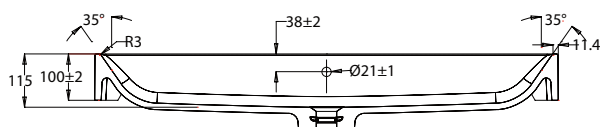

See our website for product prices. Drawing indicates the technical measurement only and is not a reflection of how the product will look. Sizes are nominal only. All drawings in millimeters. Drawings not to scale. March 2023.

DESCRIPTION

Paris 1000, 1 Drawer, Wall Hung Vanity

PRODUCT CODE

P100 / P100M

TECHNICAL DRAWINGS

Front

Side Section

Basin Top

Top Section

Basin Side View

NOTES

See our website for product prices. Drawing indicates the technical measurement only and is not a reflection of how the product will look. Sizes are nominal only. All drawings in millimeters. Drawings not to scale. March 2023.