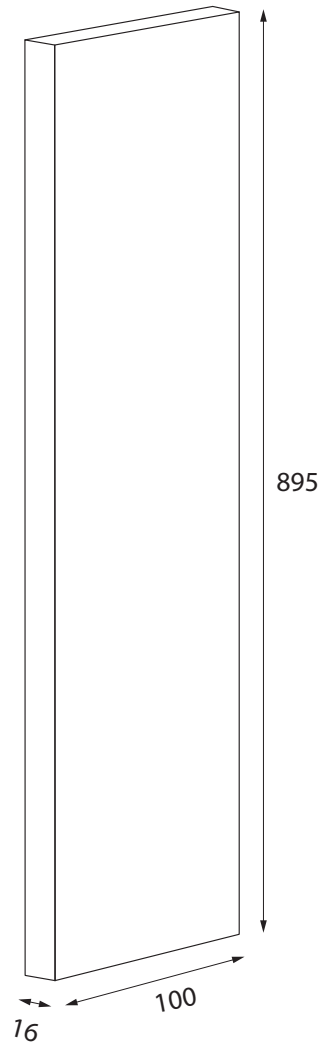

TECHNICAL DRAWINGS

Laundry Packer Panel

PRODUCT CODE

LPP / LPPM / LPPT / LPPCC

NOTES

See our website for product prices. Drawing indicates the technical measurement only and is not a reflection of how the product will look. Sizes are nominal only. All drawings in millimeters. Drawings not to scale. June 2023.