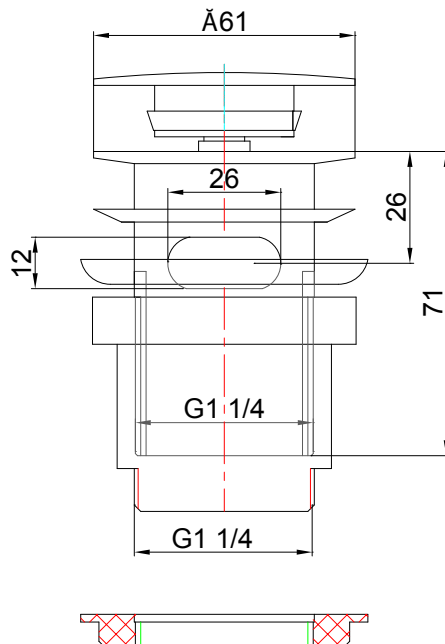

## FEATURES

- Dimensions - W61 x D61 mm
- Chrome plated
- Material: Bodies are of all brass construction
- Weight: 0.34 kg
- Slotted - for use with an overflow

## TECHNICAL DRAWINGS

## NOTES

N.B: Drawing indicates the technical measurement only and is not a reflection of how the product will look. Sizes are nominal only. All drawings in millimeters. Drawings not to scale.

**MICHEL CÉSAR**  
**VCBC**  
**BURLINGTON**  
**LAUNDRY**