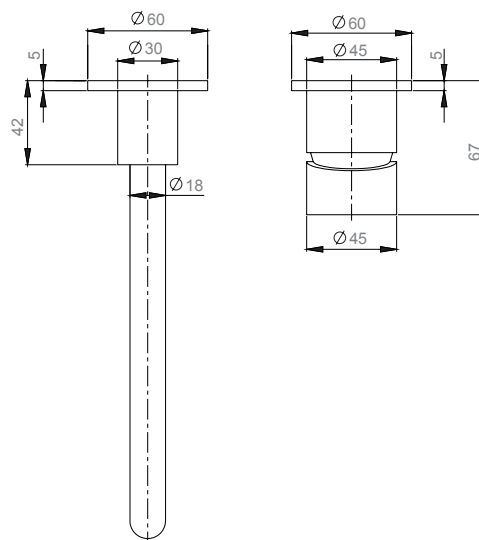

# MIKE PRO.

BASIN 2 HOLE SET / CHROME

vcboc  
FOR BATHROOMS

## PRO120WNC BASIN 2 HOLE SET / CHROME

- Dimensions - **W** 229mm **H** 95mm
- Wall-mounted
- Without pop-up waste
- Water flow regulator as standard
- Regulated to 5LPM (litres per minute)
- Spout projection 220mm
- Minimum pressure 0.5 Bar MP
- Plated brass
- 5 star WELS rating