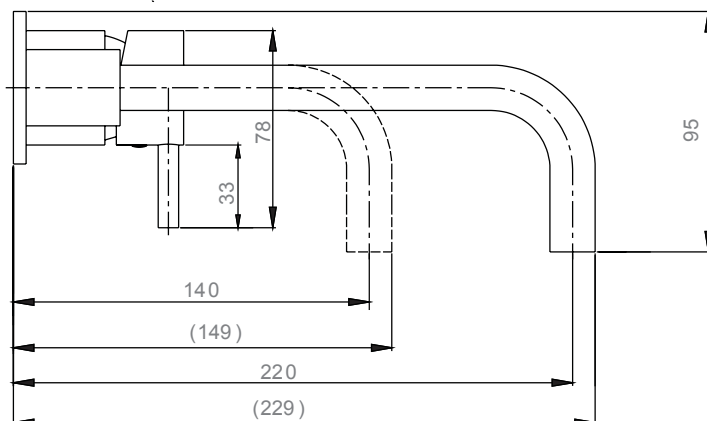

# MIKE PRO.

BASIN 2 HOLE SET / CHROME

vcboc  
FOR BATHROOMS

## PRO120WNC BASIN 2 HOLE SET / CHROME

- Dimensions - **W** 229mm **H** 95mm
- Wall-mounted
- Without pop-up waste
- Water flow regulator as standard
- Regulated to 5LPM (litres per minute)
- Spout projection 220mm
- Minimum pressure 0.5 Bar MP
- Plated brass
- 5 star WELS rating