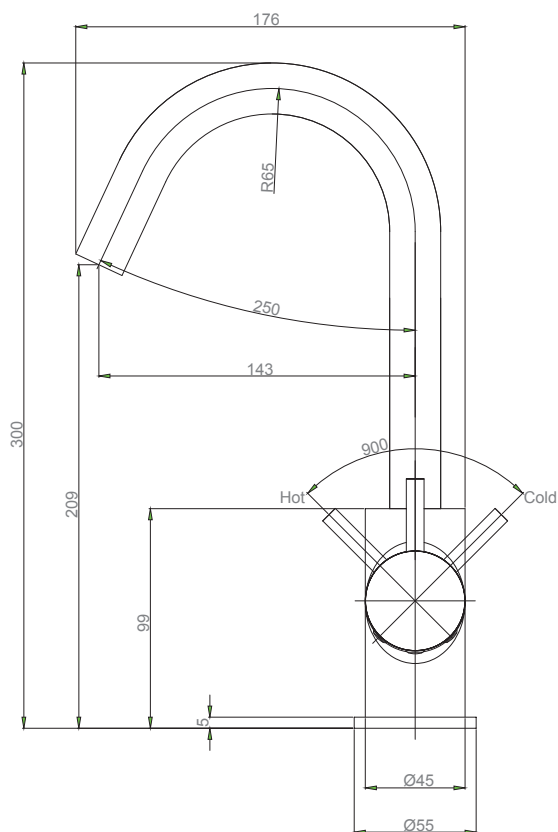

PRO111DNC
MIKE PRO.
BASIN MONOBLOC / CHROME

vcboc
FOR BATHROOMS

PRO111DNC
BASIN MONOBLOC / CHROME

- Dimensions - **W** 176mm **H** 300mm **D** 106mm
- Single lever
- Without pop-up waste
- Water flow regulator as standard
- Regulated to 5LPM (litres per minute)
- Minimum pressure 0.5 Bar MP
- Plated brass
- 5 star WELS rating