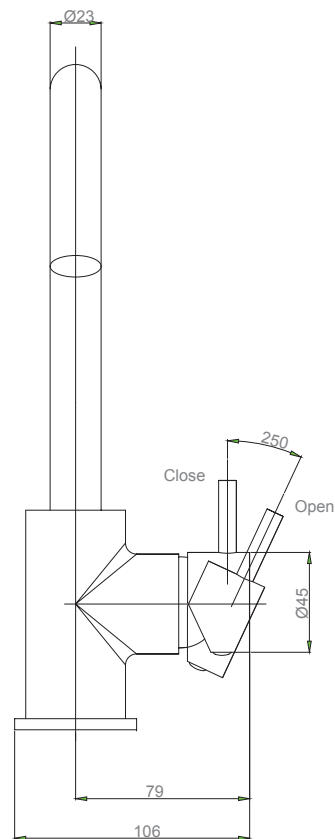

PRO111DNC
MIKE PRO.
BASIN MONOBLOC / CHROME

vcboc
FOR BATHROOMS

PRO111DNC
BASIN MONOBLOC / CHROME

- Dimensions - **W** 176mm **H** 300mm **D** 106mm
- Single lever
- Without pop-up waste
- Water flow regulator as standard
- Regulated to 5LPM (litres per minute)
- Minimum pressure 0.5 Bar MP
- Plated brass
- 5 star WELS rating