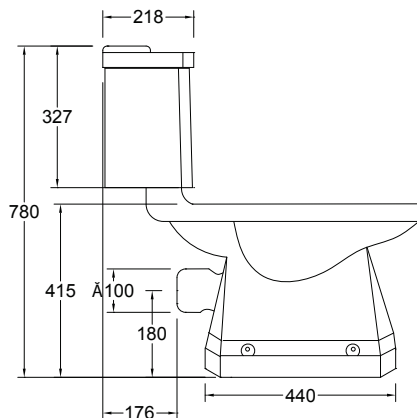

## Rimless Close Coupled WC with 440 Lever Cistern

Code	Name
P20	Burlington Rimless Close Coupled Pan
C3	Close Coupled / Low level cistern 44 cm Ceramic Lever (incl. bottom entry cistern fittings)

**Finishes:** White  
**Product Type:** Traditional  
**Material:** Vitreous China  
**Overall height:** 78cm  
**Size:** 440 x 730 x 780 mm  
**Weight:** 36.65 kg  
**Barcodes:** C3 (5055806002241), P20 (5055806032453)

### Additional Information

Water Inlet valve hole is located on the base of cistern tank on the right hand side  
 Bottom inlet valve (SP5A). Back inlet valve available as optional item (SP511).  
 SP511 : Back entry kit for C1/C3/C24, including back entry inlet valve with flexible hose and plug  
 Dual flush cistern fittings with ceramic lever on the right.  
 Press lever down for 6 litre flush and up for 3 litre flush.  
 P trap standard height pan - height from floor to pan rim is 40cm.  
 Regal Height pan ( floor to pan rim height 48cm ) available : P12  
 Ceramic soil connection pipes : straight connector to the wall : C29. The S trap connector bending down to the floor : C26  
 Metal connection bracket.  
 Close coupled wc must be used with standard Burlington toilet seats  
 Supplied with floor fixings.  
 Recommended to be used with cistern tank isolation valve W25

### Compliance / Approvals

**BS EN 997:2012**  
 WC pans and WC suites with integral trap  
**BS EN 33:2011** Pedestal W.C. pans with close-coupled flushing cistern. Connecting dimensions

Side View

Front View