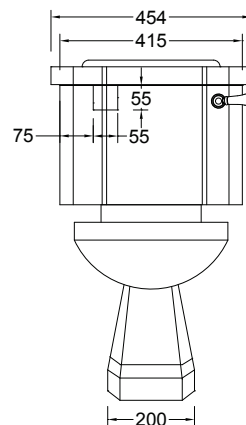

## Rimless Close Coupled WC with 440 Lever Cistern

Code	Name
P20	Burlington Rimless Close Coupled Pan
C3	Close Coupled / Low level cistern 44 cm Ceramic Lever (incl. bottom entry cistern fittings)

**Finishes:** White  
**Product Type:** Traditional  
**Material:** Vitreous China  
**Overall height:** 78cm  
**Size:** 440 x 730 x 780 mm  
**Weight:** 36.65 kg  
**Barcodes:** C3 (5055806002241), P20 (5055806032453)

### Additional Information

Water Inlet valve hole is located on the base of cistern tank on the right hand side  
 Bottom inlet valve (SP5A). Back inlet valve available as optional item (SP511).  
 SP511 : Back entry kit for C1/C3/C24, including back entry inlet valve with flexible hose and plug  
 Dual flush cistern fittings with ceramic lever on the right.  
 Press lever down for 6 litre flush and up for 3 litre flush.  
 P trap standard height pan - height from floor to pan rim is 40cm.  
 Regal Height pan ( floor to pan rim height 48cm ) available : P12  
 Ceramic soil connection pipes : straight connector to the wall : C29. The S trap connector bending down to the floor : C26  
 Metal connection bracket.  
 Close coupled wc must be used with standard Burlington toilet seats  
 Supplied with floor fixings.  
 Recommended to be used with cistern tank isolation valve W25

### Compliance / Approvals

**BS EN 997:2012**  
 WC pans and WC suites with integral trap  
**BS EN 33:2011** Pedestal W.C. pans with close-coupled flushing cistern. Connecting dimensions

Side View

Front View

Side View

Back