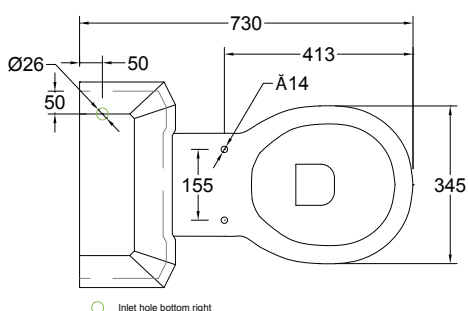

## Rimless Close Coupled WC with 440 Lever Cistern

Code	Name
P20	Burlington Rimless Close Coupled Pan
C3	Close Coupled / Low level cistern 44 cm Ceramic Lever (incl. bottom entry cistern fittings)

**Finishes:** White  
**Product Type:** Traditional  
**Material:** Vitreous China  
**Overall height:** 78cm  
**Size:** 440 x 730 x 780 mm  
**Weight:** 36.65 kg  
**Barcodes:** C3 (5055806002241), P20 (5055806032453)

### Additional Information

Water Inlet valve hole is located on the base of cistern tank on the right hand side  
 Bottom inlet valve (SP5A). Back inlet valve available as optional item (SP511).  
 SP511 : Back entry kit for C1/C3/C24, including back entry inlet valve with flexible hose and plug  
 Dual flush cistern fittings with ceramic lever on the right.  
 Press lever down for 6 litre flush and up for 3 litre flush.  
 P trap standard height pan - height from floor to pan rim is 40cm.  
 Regal Height pan ( floor to pan rim height 48cm ) available : P12  
 Ceramic soil connection pipes : straight connector to the wall : C29. The S trap connector bending down to the floor : C26  
 Metal connection bracket.  
 Close coupled wc must be used with standard Burlington toilet seats  
 Supplied with floor fixings.  
 Recommended to be used with cistern tank isolation valve W25

### Compliance / Approvals

**BS EN 997:2012**  
 WC pans and WC suites with integral trap  
**BS EN 33:2011** Pedestal W.C. pans with close-coupled flushing cistern. Connecting dimensions

Side View

Front View

Side View

Back