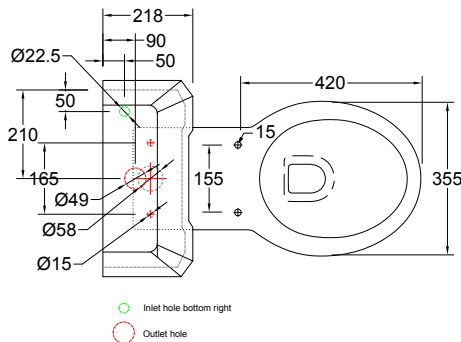

Finishes: White
Product Type: Traditional
Material: Vitreous China
Overall height: 84.5cm
Size: 360 x 660 x 845 mm
Weight: 35.75 kg
Barcodes: P12 (5055806005136), C3 (5055806002241)

- Additional Information**
- Regal Height pan P12 (floor to pan rim height 48cm) is 8cm taller than a standard pan.
 - Water Inlet valve hole is located on the base of cistern tank on the right hand side
 - Bottom inlet valve (SP5A). Back inlet valve available as optional item (SP511).
 - SP511 : Back entry kit for C3, including back entry inlet valve with flexible hose and plug
 - Dual flush cistern fittings with ceramic lever on the right.
 - Press lever down for 6 litre flush and up for 3 litre flush.
 - Ceramic soil connection pipes : straight connector to the wall : C29. The S trap connector bending down to the floor : C26
 - Metal connection bracket.
 - Supplied with floor fixings.
 - Recommended to be used with cistern tank isolation valve W25

Compliance / Approvals

BS EN 997:2012
 WC pans and WC suites with integral trap
 BS EN 33:2011
 Pedestal W.C. pans with close-coupled flushing cistern. Connecting dimensions

Top Section

Top Down

Front View

Back

Side View

Side Section