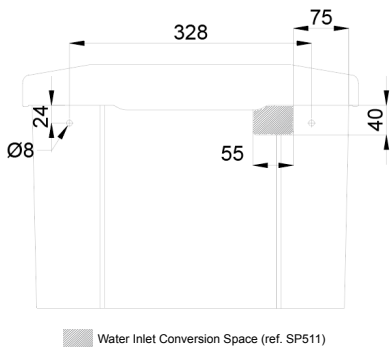

Finishes: White
Product Type: Traditional
Material: Vitreous China
Overall height: 84.5cm
Size: 360 x 660 x 845 mm
Weight: 35.75 kg
Barcodes: P12 (5055806005136), C3 (5055806002241)

- Additional Information**
- Regal Height pan P12 (floor to pan rim height 48cm) is 8cm taller than a standard pan.
 - Water Inlet valve hole is located on the base of cistern tank on the right hand side
 - Bottom inlet valve (SP5A). Back inlet valve available as optional item (SP511).
 - SP511 : Back entry kit for C3, including back entry inlet valve with flexible hose and plug
 - Dual flush cistern fittings with ceramic lever on the right.
 - Press lever down for 6 litre flush and up for 3 litre flush.
 - Ceramic soil connection pipes : straight connector to the wall : C29. The S trap connector bending down to the floor : C26
 - Metal connection bracket.
 - Supplied with floor fixings.
 - Recommended to be used with cistern tank isolation valve W25

Compliance / Approvals

BS EN 997:2012
 WC pans and WC suites with integral trap
 BS EN 33:2011
 Pedestal W.C. pans with close-coupled flushing cistern. Connecting dimensions

Top Section

Top Down

Front View

Back

Side View

Side Section