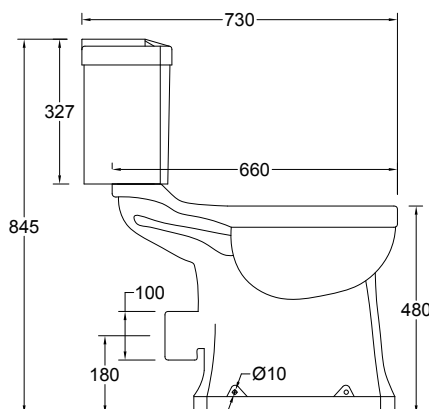

Burlington®

Simply Exclusive
Classically styled bathrooms

Regal Close Coupled WC with 440 lever cistern

Code	Name
P12	Regal close coupled P-trap pan
C3	Close Coupled/Low level cistern 44 cm Ceramic Lever (incl. bottom entry cistern fittings)

Finishes: White
Product Type: Traditional
Material: Vitreous China
Overall height: 84.5cm
Size: 360 x 660 x 845 mm
Weight: 35.75 kg
Barcodes: P12 (5055806005136), C3 (5055806002241)

- Additional Information**
- Regal Height pan P12 (floor to pan rim height 48cm) is 8cm taller than a standard pan.
 - Water Inlet valve hole is located on the base of cistern tank on the right hand side
 - Bottom inlet valve (SP5A). Back inlet valve available as optional item (SP511).
 - SP511 : Back entry kit for C3, including back entry inlet valve with flexible hose and plug
 - Dual flush cistern fittings with ceramic lever on the right.
 - Press lever down for 6 litre flush and up for 3 litre flush.
 - Ceramic soil connection pipes : straight connector to the wall : C29. The S trap connector bending down to the floor : C26
 - Metal connection bracket.
 - Supplied with floor fixings.
 - Recommended to be used with cistern tank isolation valve W25

Compliance / Approvals

BS EN 997:2012
 WC pans and WC suites with integral trap
 BS EN 33:2011
 Pedestal W.C. pans with close-coupled flushing cistern. Connecting dimensions

Top Section

Top Down

Front View

Back

Side View

Side Section