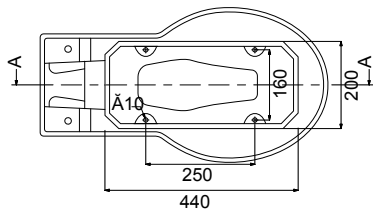

Burlington®

Simply Exclusive
Classically styled bathrooms

Regal Close Coupled WC with 440 lever cistern

Code	Name
P12	Regal close coupled P-trap pan
C3	Close Coupled/Low level cistern 44 cm Ceramic Lever (incl. bottom entry cistern fittings)

Finishes: White
Product Type: Traditional
Material: Vitreous China
Overall height: 84.5cm
Size: 360 x 660 x 845 mm
Weight: 35.75 kg
Barcodes: P12 (5055806005136), C3 (5055806002241)

- Additional Information**
- Regal Height pan P12 (floor to pan rim height 48cm) is 8cm taller than a standard pan.
 - Water Inlet valve hole is located on the base of cistern tank on the right hand side
 - Bottom inlet valve (SP5A). Back inlet valve available as optional item (SP511).
 - SP511 : Back entry kit for C3, including back entry inlet valve with flexible hose and plug
 - Dual flush cistern fittings with ceramic lever on the right.
 - Press lever down for 6 litre flush and up for 3 litre flush.
 - Ceramic soil connection pipes : straight connector to the wall : C29. The S trap connector bending down to the floor : C26
 - Metal connection bracket.
 - Supplied with floor fixings.
 - Recommended to be used with cistern tank isolation valve W25

Compliance / Approvals

BS EN 997:2012
 WC pans and WC suites with integral trap
 BS EN 33:2011
 Pedestal W.C. pans with close-coupled flushing cistern. Connecting dimensions

Top Section

Top Down

Front View

Back

Side View

Side Section