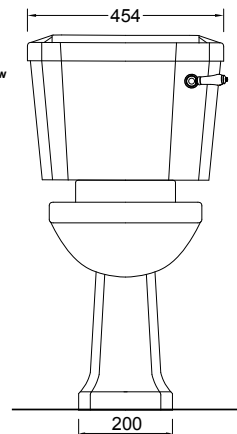

Burlington®

Simply Exclusive
Classically styled bathrooms

Regal Close Coupled WC with 440 lever cistern

Code	Name
P12	Regal close coupled P-trap pan
C3	Close Coupled/Low level cistern 44 cm Ceramic Lever (incl. bottom entry cistern fittings)

Finishes: White
Product Type: Traditional
Material: Vitreous China
Overall height: 84.5cm
Size: 360 x 660 x 845 mm
Weight: 35.75 kg
Barcodes: P12 (5055806005136), C3 (5055806002241)

- Additional Information**
- Regal Height pan P12 (floor to pan rim height 48cm) is 8cm taller than a standard pan.
 - Water Inlet valve hole is located on the base of cistern tank on the right hand side
 - Bottom inlet valve (SP5A). Back inlet valve available as optional item (SP511).
 - SP511 : Back entry kit for C3, including back entry inlet valve with flexible hose and plug
 - Dual flush cistern fittings with ceramic lever on the right.
 - Press lever down for 6 litre flush and up for 3 litre flush.
 - Ceramic soil connection pipes : straight connector to the wall : C29. The S trap connector bending down to the floor : C26
 - Metal connection bracket.
 - Supplied with floor fixings.
 - Recommended to be used with cistern tank isolation valve W25

Compliance / Approvals

BS EN 997:2012
 WC pans and WC suites with integral trap
 BS EN 33:2011
 Pedestal W.C. pans with close-coupled flushing cistern. Connecting dimensions

Top Section

Top Down

Front View

Back

Side View

Side Section