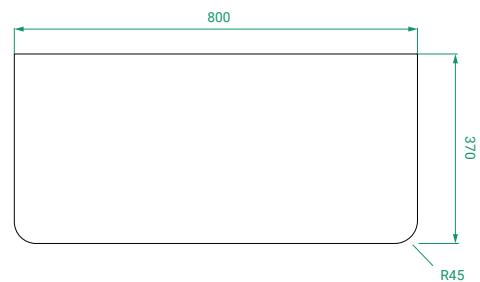

OVO SLIM /

DESCRIPTION

Ovo Slim 800, 2 Drawers with Kordura Top & Petite Basin

PRODUCT CODE

OVOS80D2WHSS / OVOS80D2WHSSCC

Dimensions W 800 x H 610 x D 370 (mm)

Finishes Matte White or Matte Custom Colour Paint.

Kordura White or Colour* Kordura Top (H 20).

Basin See website for compatible petite basin options.

Handle Handleless 45° design.

Origin New Zealand made cabinetry.

Features

- Slim 370 profile, with soft rounded corners.
- 2 Drawers with soft-close and handleless design.
- White or colour* Kordura top with petite basin.
- Taps must be offset or wall-mounted.
- Our paint is polyurethane or UV based.

TECHNICAL DRAWINGS

Front

Side

Top Down

Kordura Top

NOTES

*Additional Cost. Kordura top (H 20mm). Accessories not included. Drawing indicates the technical measurement only and is not a reflection of how the product will look. Sizes are nominal only. All drawings in millimeters. Drawings not to scale. Taps must be offset or wall mounted. January 2024.