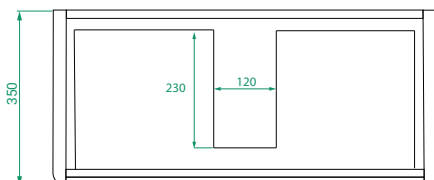

OVO SLIM /

DESCRIPTION

Ovo Slim 800, 2 Drawers with Kordura Top & Petite Basin

PRODUCT CODE

OVOS80D2WHSS / OVOS80D2WHSSCC

Dimensions W 800 x H 610 x D 370 (mm)

Finishes Matte White or Matte Custom Colour Paint.

Kordura White or Colour* Kordura Top (H 20).

Basin See website for compatible petite basin options.

Handle Handleless 45° design.

Origin New Zealand made cabinetry.

Features

- Slim 370 profile, with soft rounded corners.
- 2 Drawers with soft-close and handleless design.
- White or colour* Kordura top with petite basin.
- Taps must be offset or wall-mounted.
- Our paint is polyurethane or UV based.

TECHNICAL DRAWINGS

Front

Side

Top Down

Kordura Top

NOTES

*Additional Cost. Kordura top (H 20mm). Accessories not included. Drawing indicates the technical measurement only and is not a reflection of how the product will look. Sizes are nominal only. All drawings in millimeters. Drawings not to scale. Taps must be offset or wall mounted. January 2024.