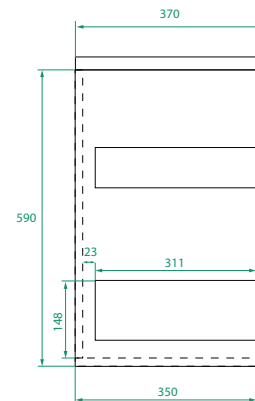

OVO SLIM /

DESCRIPTION

Ovo Slim 800, 2 Drawers with Kordura Top & Petite Basin

PRODUCT CODE

OVOS80D2WHSS / OVOS80D2WHSSCC

Dimensions W 800 x H 610 x D 370 (mm)

Finishes Matte White or Matte Custom Colour Paint.

Kordura White or Colour* Kordura Top (H 20).

Basin See website for compatible petite basin options.

Handle Handleless 45° design.

Origin New Zealand made cabinetry.

Features

- Slim 370 profile, with soft rounded corners.
- 2 Drawers with soft-close and handleless design.
- White or colour* Kordura top with petite basin.
- Taps must be offset or wall-mounted.
- Our paint is polyurethane or UV based.

TECHNICAL DRAWINGS

Front

Side

Top Down

Kordura Top

NOTES

*Additional Cost. Kordura top (H 20mm). Accessories not included. Drawing indicates the technical measurement only and is not a reflection of how the product will look. Sizes are nominal only. All drawings in millimeters. Drawings not to scale. Taps must be offset or wall mounted. January 2024.