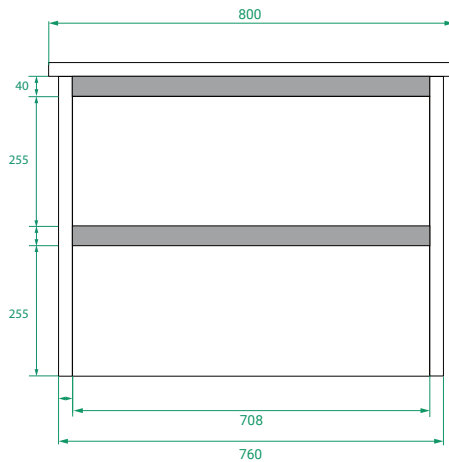

OVO SLIM /

DESCRIPTION

Ovo Slim 800, 2 Drawers with Kordura Top & Petite Basin

PRODUCT CODE

OVOS80D2WHSS / OVOS80D2WHSSCC

Dimensions W 800 x H 610 x D 370 (mm)

Finishes Matte White or Matte Custom Colour Paint.

Kordura White or Colour* Kordura Top (H 20).

Basin See website for compatible petite basin options.

Handle Handleless 45° design.

Origin New Zealand made cabinetry.

Features

- Slim 370 profile, with soft rounded corners.
- 2 Drawers with soft-close and handleless design.
- White or colour* Kordura top with petite basin.
- Taps must be offset or wall-mounted.
- Our paint is polyurethane or UV based.

TECHNICAL DRAWINGS

Front

Side

Top Down

Kordura Top

NOTES

*Additional Cost. Kordura top (H 20mm). Accessories not included. Drawing indicates the technical measurement only and is not a reflection of how the product will look. Sizes are nominal only. All drawings in millimeters. Drawings not to scale. Taps must be offset or wall mounted. January 2024.