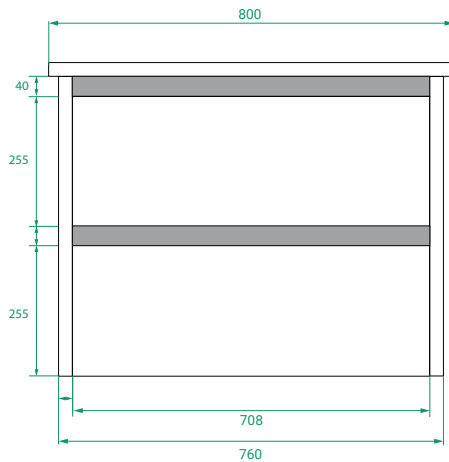

OVO SLIM /

Michel César

DESCRIPTION

Ovo Slim 800, 2 Drawers with Kordura Top & Petite Basin

PRODUCT CODE

OVOS80D2WHSS / OVOS80D2WHSST / OVOS80D2WHSSCC

Dimensions	W 800 x H 615 x D 370 (mm)
Finishes	Matte White, Matte Custom Paint or Timber Veneer
Kordura	White or Colour* Kordura Top (H 25).
Basin	See website for compatible petite basin options.
Handle	Handleless 45° design.
Origin	New Zealand made cabinetry.
Features	<ul style="list-style-type: none">• Slim 370 profile, with soft rounded corners.• 2 Drawers with soft-close and handleless design.• White or colour* Kordura top with petite basin.• Taps must be offset or wall-mounted.• Our paint is polyurethane or UV based.

TECHNICAL DRAWINGS

Front

Side

Top Down

Kordura Top

NOTES

*Additional Cost. Kordura top (H 25mm). Accessories not included. Drawing indicates the technical measurement only and is not a reflection of how the product will look. Sizes are nominal only. All drawings in millimeters. Drawings not to scale. Taps must be offset or wall mounted. Paris 2024.