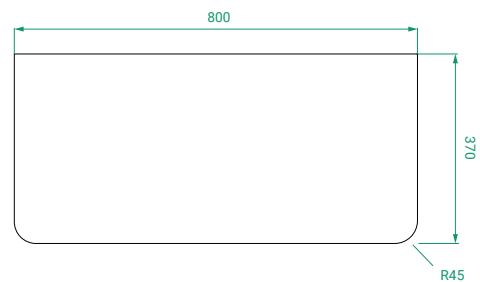

OVO SLIM /

Michel César

DESCRIPTION

Ovo Slim 800, 2 Drawers with Kordura Top & Petite Basin

PRODUCT CODE

OVOS80D2WHSS / OVOS80D2WHSST / OVOS80D2WHSSCC

Dimensions	W 800 x H 615 x D 370 (mm)
Finishes	Matte White, Matte Custom Paint or Timber Veneer
Kordura	White or Colour* Kordura Top (H 25).
Basin	See website for compatible petite basin options.
Handle	Handleless 45° design.
Origin	New Zealand made cabinetry.
Features	<ul style="list-style-type: none">• Slim 370 profile, with soft rounded corners.• 2 Drawers with soft-close and handleless design.• White or colour* Kordura top with petite basin.• Taps must be offset or wall-mounted.• Our paint is polyurethane or UV based.

TECHNICAL DRAWINGS

Front

Side

Top Down

Kordura Top

NOTES

*Additional Cost. Kordura top (H 25mm). Accessories not included. Drawing indicates the technical measurement only and is not a reflection of how the product will look. Sizes are nominal only. All drawings in millimeters. Drawings not to scale. Taps must be offset or wall mounted. Paris 2024.