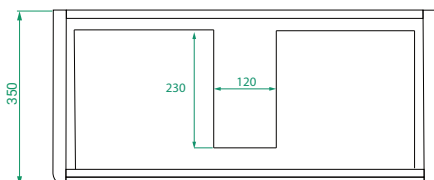

OVO SLIM /

Michel César

DESCRIPTION

Ovo Slim 800, 2 Drawers with Kordura Top & Petite Basin

PRODUCT CODE

OVOS80D2WHSS / OVOS80D2WHSST / OVOS80D2WHSSCC

Dimensions	W 800 x H 615 x D 370 (mm)
Finishes	Matte White, Matte Custom Paint or Timber Veneer
Kordura	White or Colour* Kordura Top (H 25).
Basin	See website for compatible petite basin options.
Handle	Handleless 45° design.
Origin	New Zealand made cabinetry.
Features	<ul style="list-style-type: none">• Slim 370 profile, with soft rounded corners.• 2 Drawers with soft-close and handleless design.• White or colour* Kordura top with petite basin.• Taps must be offset or wall-mounted.• Our paint is polyurethane or UV based.

TECHNICAL DRAWINGS

Front

Side

Top Down

Kordura Top

NOTES

*Additional Cost. Kordura top (H 25mm). Accessories not included. Drawing indicates the technical measurement only and is not a reflection of how the product will look. Sizes are nominal only. All drawings in millimeters. Drawings not to scale. Taps must be offset or wall mounted. Paris 2024.