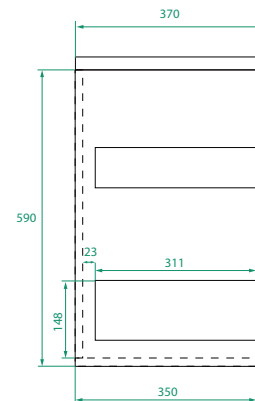

OVO SLIM /

Michel César

DESCRIPTION

Ovo Slim 800, 2 Drawers with Kordura Top & Petite Basin

PRODUCT CODE

OVOS80D2WHSS / OVOS80D2WHSST / OVOS80D2WHSSCC

Dimensions	W 800 x H 615 x D 370 (mm)
Finishes	Matte White, Matte Custom Paint or Timber Veneer
Kordura	White or Colour* Kordura Top (H 25).
Basin	See website for compatible petite basin options.
Handle	Handleless 45° design.
Origin	New Zealand made cabinetry.
Features	<ul style="list-style-type: none">• Slim 370 profile, with soft rounded corners.• 2 Drawers with soft-close and handleless design.• White or colour* Kordura top with petite basin.• Taps must be offset or wall-mounted.• Our paint is polyurethane or UV based.

TECHNICAL DRAWINGS

Front

Side

Top Down

Kordura Top

NOTES

*Additional Cost. Kordura top (H 25mm). Accessories not included. Drawing indicates the technical measurement only and is not a reflection of how the product will look. Sizes are nominal only. All drawings in millimeters. Drawings not to scale. Taps must be offset or wall mounted. Paris 2024.