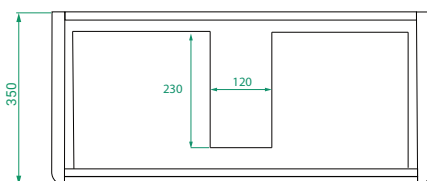

DESCRIPTION

Ovo Slim 800, 1 Drawer Wall-Hung Vanity with Kordura Top & Petite Basin

PRODUCT CODE

OVOS80DWHSS / OVOS80DWHSSCC

Dimensions W 800 x H 470 x D 370 (mm)

Finishes Matte White or Matte Custom Colour Paint.

Kordura White Kordura Top (H 20).

Basin See website for compatible petite basin options.

Handle Handleless 45° design.

Origin New Zealand made cabinetry.

Features

- Slim 370 profile, with soft rounded corners.
- 1 Drawer with soft-close and handleless design.
- White Kordura top with your choice of petite basin.
- Taps must be offset or wall-mounted.
- Our paint is polyurethane or UV based.

TECHNICAL DRAWINGS

Front

Side

Top Down

Kordura Top

NOTES

*Additional Cost. Kordura top (H 20mm). Accessories not included. Drawing indicates the technical measurement only and is not a reflection of how the product will look. Sizes are nominal only. All drawings in millimeters. Drawings not to scale. Taps must be offset or wall mounted. April 2024.