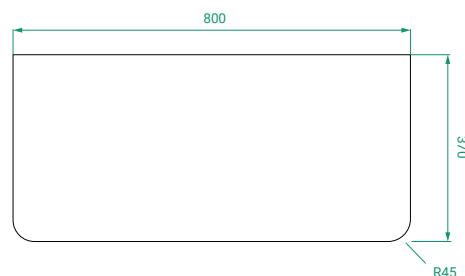

DESCRIPTION

Ovo Slim 800, 1 Drawer Wall-Hung Vanity with Kordura Top & Petite Basin

PRODUCT CODE

OVOS80DWHSS / OVOS80DWHSSCC

Dimensions W 800 x H 470 x D 370 (mm)

Finishes Matte White or Matte Custom Colour Paint.

Kordura White Kordura Top (H 20).

Basin See website for compatible petite basin options.

Handle Handleless 45° design.

Origin New Zealand made cabinetry.

Features

- Slim 370 profile, with soft rounded corners.
- 1 Drawer with soft-close and handleless design.
- White Kordura top with your choice of petite basin.
- Taps must be offset or wall-mounted.
- Our paint is polyurethane or UV based.

TECHNICAL DRAWINGS

Front

Side

Top Down

Kordura Top

NOTES

*Additional Cost. Kordura top (H 20mm). Accessories not included. Drawing indicates the technical measurement only and is not a reflection of how the product will look. Sizes are nominal only. All drawings in millimeters. Drawings not to scale. Taps must be offset or wall mounted. April 2024.