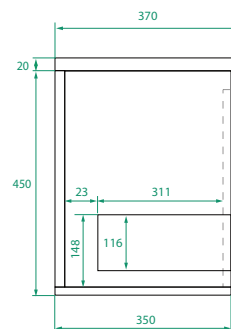

DESCRIPTION

Ovo Slim 800, 1 Drawer Wall-Hung Vanity with Kordura Top & Petite Basin

PRODUCT CODE

OVOS80DWHSS / OVOS80DWHSSCC

Dimensions W 800 x H 470 x D 370 (mm)

Finishes Matte White or Matte Custom Colour Paint.

Kordura White Kordura Top (H 20).

Basin See website for compatible petite basin options.

Handle Handleless 45° design.

Origin New Zealand made cabinetry.

Features

- Slim 370 profile, with soft rounded corners.
- 1 Drawer with soft-close and handleless design.
- White Kordura top with your choice of petite basin.
- Taps must be offset or wall-mounted.
- Our paint is polyurethane or UV based.

TECHNICAL DRAWINGS

Front

Side

Top Down

Kordura Top

NOTES

*Additional Cost. Kordura top (H 20mm). Accessories not included. Drawing indicates the technical measurement only and is not a reflection of how the product will look. Sizes are nominal only. All drawings in millimeters. Drawings not to scale. Taps must be offset or wall mounted. April 2024.