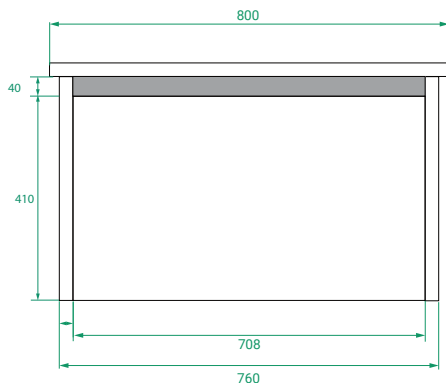

DESCRIPTION

Ovo Slim 800, 1 Drawer Wall-Hung Vanity with Kordura Top & Petite Basin

PRODUCT CODE

OVOS80DWHSS / OVOS80DWHSSCC

Dimensions W 800 x H 470 x D 370 (mm)

Finishes Matte White or Matte Custom Colour Paint.

Kordura White Kordura Top (H 20).

Basin See website for compatible petite basin options.

Handle Handleless 45° design.

Origin New Zealand made cabinetry.

Features

- Slim 370 profile, with soft rounded corners.
- 1 Drawer with soft-close and handleless design.
- White Kordura top with your choice of petite basin.
- Taps must be offset or wall-mounted.
- Our paint is polyurethane or UV based.

TECHNICAL DRAWINGS

Front

Side

Top Down

Kordura Top

NOTES

*Additional Cost. Kordura top (H 20mm). Accessories not included. Drawing indicates the technical measurement only and is not a reflection of how the product will look. Sizes are nominal only. All drawings in millimeters. Drawings not to scale. Taps must be offset or wall mounted. April 2024.