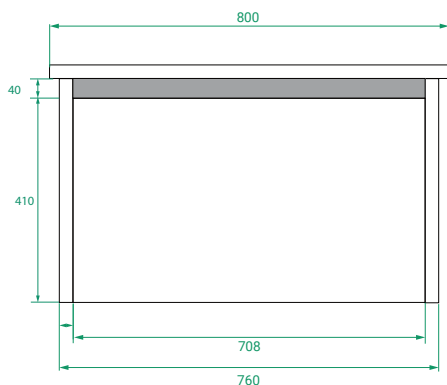

## DESCRIPTION

Ovo Slim 800, 1 Drawer with Kordura Top & Petite Basin

## PRODUCT CODE

OVOS80DWHSS / OVOS80DWHSSST / OVOS80DWHSSCC

<b>Dimensions</b>	W 800 x H 475 x D 370 (mm)
<b>Finishes</b>	Matte White, Matte Custom Paint or Timber Veneer
<b>Kordura</b>	White or Colour* Kordura Top (H 25).
<b>Basin</b>	See website for compatible petite basin options.
<b>Handle</b>	Handleless 45° design.
<b>Origin</b>	New Zealand made cabinetry.
<b>Features</b>	<ul style="list-style-type: none"> <li>• Slim 370 profile, with soft rounded corners.</li> <li>• 1 Drawer with soft-close and handleless design.</li> <li>• White or colour* Kordura top with petite basin.</li> <li>• Taps must be offset or wall-mounted.</li> <li>• Our paint is polyurethane or UV based.</li> </ul>

## TECHNICAL DRAWINGS

Front

Side

Top Down

Kordura Top

## NOTES

\*Additional Cost. Kordura top (H 25mm). Accessories not included. Drawing indicates the technical measurement only and is not a reflection of how the product will look. Sizes are nominal only. All drawings in millimeters. Drawings not to scale. Taps must be offset or wall mounted. Pari 2024.