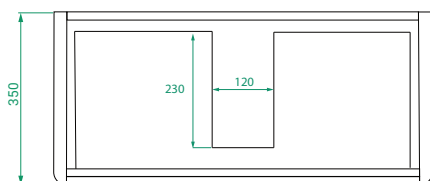

## PRODUCT CODE

OVOS80DWHSS / OVOS80DWHSSST / OVOS80DWHSSCC

<b>Dimensions</b>	W 800 x H 475 x D 370 (mm)
<b>Finishes</b>	Matte White, Matte Custom Paint or Timber Veneer
<b>Kordura</b>	White or Colour* Kordura Top (H 25).
<b>Basin</b>	See website for compatible petite basin options.
<b>Handle</b>	Handleless 45° design.
<b>Origin</b>	New Zealand made cabinetry.
<b>Features</b>	<ul style="list-style-type: none"> <li>• Slim 370 profile, with soft rounded corners.</li> <li>• 1 Drawer with soft-close and handleless design.</li> <li>• White or colour* Kordura top with petite basin.</li> <li>• Taps must be offset or wall-mounted.</li> <li>• Our paint is polyurethane or UV based.</li> </ul>

## TECHNICAL DRAWINGS

Front

Side

Top Down

Kordura Top

## NOTES

\*Additional Cost. Kordura top (H 25mm). Accessories not included. Drawing indicates the technical measurement only and is not a reflection of how the product will look. Sizes are nominal only. All drawings in millimeters. Drawings not to scale. Taps must be offset or wall mounted. Pari 2024.