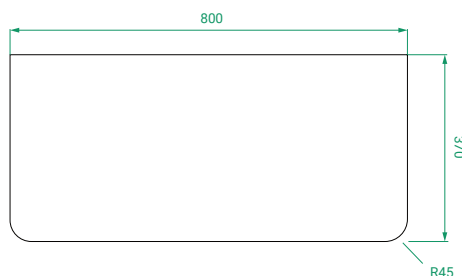

## PRODUCT CODE

OVOS80DWHSS / OVOS80DWHSSST / OVOS80DWHSSCC

<b>Dimensions</b>	W 800 x H 475 x D 370 (mm)
<b>Finishes</b>	Matte White, Matte Custom Paint or Timber Veneer
<b>Kordura</b>	White or Colour* Kordura Top (H 25).
<b>Basin</b>	See website for compatible petite basin options.
<b>Handle</b>	Handleless 45° design.
<b>Origin</b>	New Zealand made cabinetry.
<b>Features</b>	<ul style="list-style-type: none"> <li>• Slim 370 profile, with soft rounded corners.</li> <li>• 1 Drawer with soft-close and handleless design.</li> <li>• White or colour* Kordura top with petite basin.</li> <li>• Taps must be offset or wall-mounted.</li> <li>• Our paint is polyurethane or UV based.</li> </ul>

## TECHNICAL DRAWINGS

Front

Side

Top Down

Kordura Top

## NOTES

\*Additional Cost. Kordura top (H 25mm). Accessories not included. Drawing indicates the technical measurement only and is not a reflection of how the product will look. Sizes are nominal only. All drawings in millimeters. Drawings not to scale. Taps must be offset or wall mounted. Pari 2024.