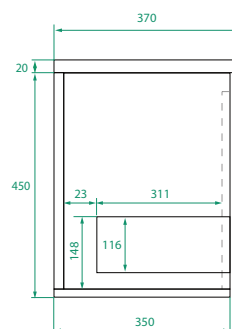

## PRODUCT CODE

OVOS80DWHSS / OVOS80DWHSSST / OVOS80DWHSSCC

<b>Dimensions</b>	W 800 x H 475 x D 370 (mm)
<b>Finishes</b>	Matte White, Matte Custom Paint or Timber Veneer
<b>Kordura</b>	White or Colour* Kordura Top (H 25).
<b>Basin</b>	See website for compatible petite basin options.
<b>Handle</b>	Handleless 45° design.
<b>Origin</b>	New Zealand made cabinetry.
<b>Features</b>	<ul style="list-style-type: none"> <li>• Slim 370 profile, with soft rounded corners.</li> <li>• 1 Drawer with soft-close and handleless design.</li> <li>• White or colour* Kordura top with petite basin.</li> <li>• Taps must be offset or wall-mounted.</li> <li>• Our paint is polyurethane or UV based.</li> </ul>

## TECHNICAL DRAWINGS

Front

Side

Top Down

Kordura Top

## NOTES

\*Additional Cost. Kordura top (H 25mm). Accessories not included. Drawing indicates the technical measurement only and is not a reflection of how the product will look. Sizes are nominal only. All drawings in millimeters. Drawings not to scale. Taps must be offset or wall mounted. Pari 2024.