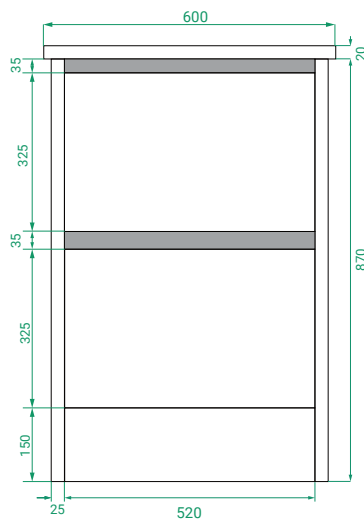

## PRODUCT CODE

OVOS60D2FLSS / OVOS60D2FLSSCC

<b>Dimensions</b>	W 600 x H 890 x D 370 (mm)
<b>Finishes</b>	Matte White or Matte Custom Colour Paint.
<b>Kordura</b>	White Kordura Top (H 20).
<b>Basin</b>	See website for compatible petite basins.
<b>Handle</b>	Handleless 45° design.
<b>Origin</b>	New Zealand made cabinetry.
<b>Features</b>	<ul style="list-style-type: none"><li>• Soft rounded corners &amp; floor-standing.</li><li>• 2 Drawers with soft-close and handleless design.</li><li>• White Kordura top with your choice of basin.</li><li>• The paint used on our products is polyurethane or UV based.</li></ul>

## TECHNICAL DRAWINGS

Front

Side

Drawers

Kordura Top

## NOTES

Accessories not included. Drawing indicates the technical measurement only and is not a reflection of how the product will look. Sizes are nominal only. All drawings in millimeters. Drawings not to scale. Sept 2024.