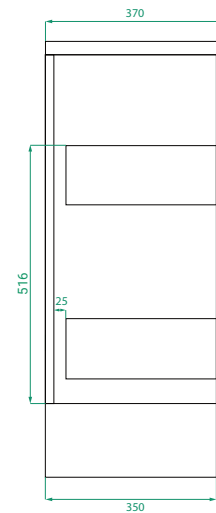

## PRODUCT CODE

OVOS60D2FLSS / OVOS60D2FLSSCC

<b>Dimensions</b>	W 600 x H 890 x D 370 (mm)
<b>Finishes</b>	Matte White or Matte Custom Colour Paint.
<b>Kordura</b>	White Kordura Top (H 20).
<b>Basin</b>	See website for compatible petite basins.
<b>Handle</b>	Handleless 45° design.
<b>Origin</b>	New Zealand made cabinetry.
<b>Features</b>	<ul style="list-style-type: none"><li>• Soft rounded corners &amp; floor-standing.</li><li>• 2 Drawers with soft-close and handleless design.</li><li>• White Kordura top with your choice of basin.</li><li>• The paint used on our products is polyurethane or UV based.</li></ul>

## TECHNICAL DRAWINGS

Front

Side

Drawers

Kordura Top

## NOTES

Accessories not included. Drawing indicates the technical measurement only and is not a reflection of how the product will look. Sizes are nominal only. All drawings in millimeters. Drawings not to scale. Sept 2024.