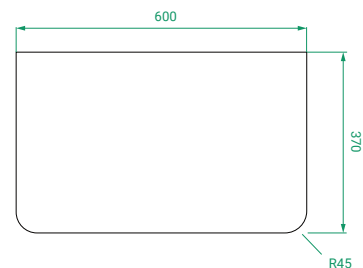

## PRODUCT CODE

OVOS60D2FLSS / OVOS60D2FLSSCC

<b>Dimensions</b>	W 600 x H 890 x D 370 (mm)
<b>Finishes</b>	Matte White or Matte Custom Colour Paint.
<b>Kordura</b>	White Kordura Top (H 20).
<b>Basin</b>	See website for compatible petite basins.
<b>Handle</b>	Handleless 45° design.
<b>Origin</b>	New Zealand made cabinetry.
<b>Features</b>	<ul style="list-style-type: none"><li>• Soft rounded corners &amp; floor-standing.</li><li>• 2 Drawers with soft-close and handleless design.</li><li>• White Kordura top with your choice of basin.</li><li>• The paint used on our products is polyurethane or UV based.</li></ul>

## TECHNICAL DRAWINGS

Front

Side

Drawers

Kordura Top

## NOTES

Accessories not included. Drawing indicates the technical measurement only and is not a reflection of how the product will look. Sizes are nominal only. All drawings in millimeters. Drawings not to scale. Sept 2024.