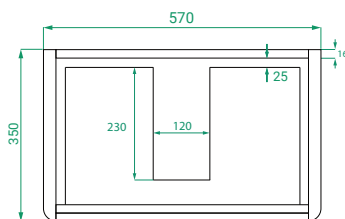

## PRODUCT CODE

OVOS60D2FLSS / OVOS60D2FLSSCC

<b>Dimensions</b>	W 600 x H 890 x D 370 (mm)
<b>Finishes</b>	Matte White or Matte Custom Colour Paint.
<b>Kordura</b>	White Kordura Top (H 20).
<b>Basin</b>	See website for compatible petite basins.
<b>Handle</b>	Handleless 45° design.
<b>Origin</b>	New Zealand made cabinetry.
<b>Features</b>	<ul style="list-style-type: none"><li>• Soft rounded corners &amp; floor-standing.</li><li>• 2 Drawers with soft-close and handleless design.</li><li>• White Kordura top with your choice of basin.</li><li>• The paint used on our products is polyurethane or UV based.</li></ul>

## TECHNICAL DRAWINGS

Front

Side

Drawers

Kordura Top

## NOTES

Accessories not included. Drawing indicates the technical measurement only and is not a reflection of how the product will look. Sizes are nominal only. All drawings in millimeters. Drawings not to scale. Sept 2024.