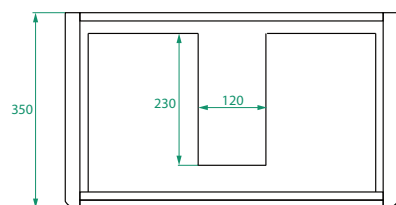

OVO SLIM /

DESCRIPTION

Ovo Slim 600, 2 Drawers with Kordura Top & Petite Basin

PRODUCT CODE

OVOS60D2WHSS / OVOS60D2WHSSCC

Dimensions W 600 x H 610 x D 370 (mm)

Finishes Matte White or Matte Custom Colour Paint.

Kordura White or Colour* Kordura Top (H 20).

Basin See website for compatible petite basin options.

Handle Handleless 45° design.

Origin New Zealand made cabinetry.

Features

- Slim 370 profile, with soft rounded corners.
- 2 Drawers with soft-close and handleless design.
- White or colour* Kordura top with petite basin.
- Taps must be offset or wall-mounted.
- Our paint is polyurethane or UV based.

TECHNICAL DRAWINGS

Front

Side

Drawers

Kordura Top

NOTES

*Additional Cost. Kordura top (H 20mm). Accessories not included. Drawing indicates the technical measurement only and is not a reflection of how the product will look. Sizes are nominal only. All drawings in millimeters. Drawings not to scale. Taps must be offset or wall mounted. January 2024.