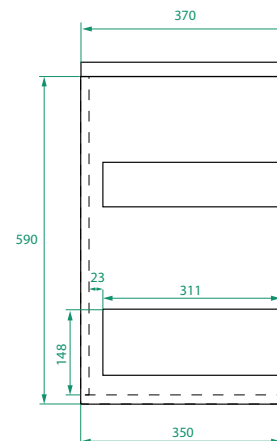

OVO SLIM /

DESCRIPTION

Ovo Slim 600, 2 Drawers with Kordura Top & Petite Basin

PRODUCT CODE

OVOS60D2WHSS / OVOS60D2WHSSCC

Dimensions W 600 x H 610 x D 370 (mm)

Finishes Matte White or Matte Custom Colour Paint.

Kordura White or Colour* Kordura Top (H 20).

Basin See website for compatible petite basin options.

Handle Handleless 45° design.

Origin New Zealand made cabinetry.

Features

- Slim 370 profile, with soft rounded corners.
- 2 Drawers with soft-close and handleless design.
- White or colour* Kordura top with petite basin.
- Taps must be offset or wall-mounted.
- Our paint is polyurethane or UV based.

TECHNICAL DRAWINGS

Front

Side

Drawers

Kordura Top

NOTES

*Additional Cost. Kordura top (H 20mm). Accessories not included. Drawing indicates the technical measurement only and is not a reflection of how the product will look. Sizes are nominal only. All drawings in millimeters. Drawings not to scale. Taps must be offset or wall mounted. January 2024.