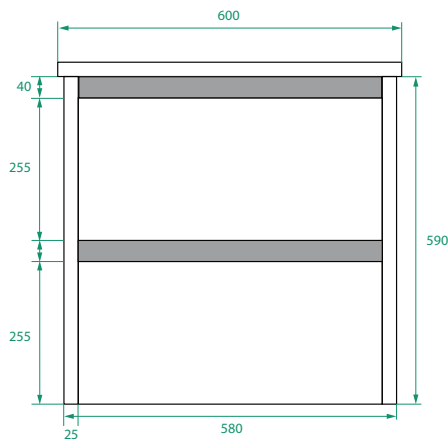

OVO SLIM /

DESCRIPTION

Ovo Slim 600, 2 Drawers with Kordura Top & Petite Basin

PRODUCT CODE

OVOS60D2WHSS / OVOS60D2WHSSCC

Dimensions W 600 x H 610 x D 370 (mm)

Finishes Matte White or Matte Custom Colour Paint.

Kordura White or Colour* Kordura Top (H 20).

Basin See website for compatible petite basin options.

Handle Handleless 45° design.

Origin New Zealand made cabinetry.

Features

- Slim 370 profile, with soft rounded corners.
- 2 Drawers with soft-close and handleless design.
- White or colour* Kordura top with petite basin.
- Taps must be offset or wall-mounted.
- Our paint is polyurethane or UV based.

TECHNICAL DRAWINGS

Front

Side

Drawers

Kordura Top

NOTES

*Additional Cost. Kordura top (H 20mm). Accessories not included. Drawing indicates the technical measurement only and is not a reflection of how the product will look. Sizes are nominal only. All drawings in millimeters. Drawings not to scale. Taps must be offset or wall mounted. January 2024.