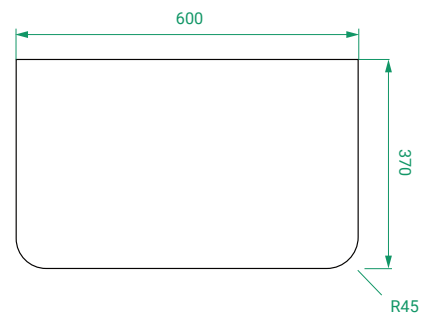

OVO SLIM /

DESCRIPTION

Ovo Slim 600, 2 Drawers with Kordura Top & Petite Basin

PRODUCT CODE

OVOS60D2WHSS / OVOS60D2WHSSCC

Dimensions W 600 x H 610 x D 370 (mm)

Finishes Matte White or Matte Custom Colour Paint.

Kordura White or Colour* Kordura Top (H 20).

Basin See website for compatible petite basin options.

Handle Handleless 45° design.

Origin New Zealand made cabinetry.

Features

- Slim 370 profile, with soft rounded corners.
- 2 Drawers with soft-close and handleless design.
- White or colour* Kordura top with petite basin.
- Taps must be offset or wall-mounted.
- Our paint is polyurethane or UV based.

TECHNICAL DRAWINGS

Front

Side

Drawers

Kordura Top

NOTES

*Additional Cost. Kordura top (H 20mm). Accessories not included. Drawing indicates the technical measurement only and is not a reflection of how the product will look. Sizes are nominal only. All drawings in millimeters. Drawings not to scale. Taps must be offset or wall mounted. January 2024.