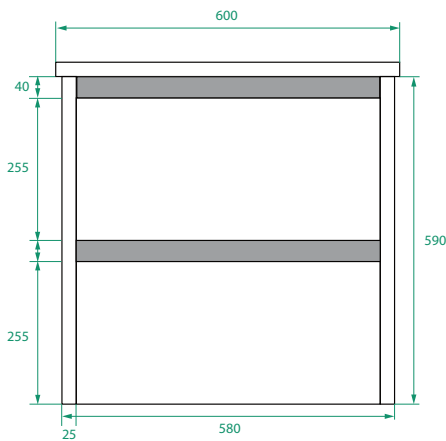

OVO SLIM /

Michel César

DESCRIPTION

Ovo Slim 600, 2 Drawers with Kordura Top & Petite Basin

PRODUCT CODE

OVOS60D2WHSS / OVOS60D2WHSST / OVOS60D2WHSSCC

Dimensions	W 600 x H 615 x D 370 (mm)
Finishes	Matte White, Matte Custom Paint or Timber Veneer
Kordura	White or Colour* Kordura Top (H 25).
Basin	See website for compatible petite basin options.
Handle	Handleless 45° design.
Origin	New Zealand made cabinetry.
Features	<ul style="list-style-type: none">• Slim 370 profile, with soft rounded corners.• 2 Drawers with soft-close and handleless design.• White or colour* Kordura top with petite basin.• Taps must be offset or wall-mounted.• Our paint is polyurethane or UV based.

TECHNICAL DRAWINGS

Front

Side

Drawers

Kordura Top

NOTES

*Additional Cost. Kordura top (H 25mm). Accessories not included. Drawing indicates the technical measurement only and is not a reflection of how the product will look. Sizes are nominal only. All drawings in millimeters. Drawings not to scale. Taps must be offset or wall mounted. Paris 2024.