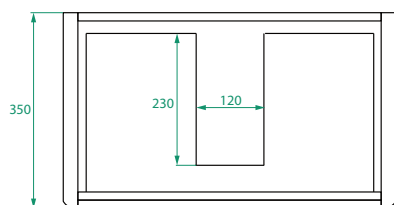

OVO SLIM /

Michel César

DESCRIPTION

Ovo Slim 600, 2 Drawers with Kordura Top & Petite Basin

PRODUCT CODE

OVOS60D2WHSS / OVOS60D2WHSST / OVOS60D2WHSSCC

Dimensions	W 600 x H 615 x D 370 (mm)
Finishes	Matte White, Matte Custom Paint or Timber Veneer
Kordura	White or Colour* Kordura Top (H 25).
Basin	See website for compatible petite basin options.
Handle	Handleless 45° design.
Origin	New Zealand made cabinetry.
Features	<ul style="list-style-type: none">• Slim 370 profile, with soft rounded corners.• 2 Drawers with soft-close and handleless design.• White or colour* Kordura top with petite basin.• Taps must be offset or wall-mounted.• Our paint is polyurethane or UV based.

TECHNICAL DRAWINGS

Front

Side

Drawers

Kordura Top

NOTES

*Additional Cost. Kordura top (H 25mm). Accessories not included. Drawing indicates the technical measurement only and is not a reflection of how the product will look. Sizes are nominal only. All drawings in millimeters. Drawings not to scale. Taps must be offset or wall mounted. Paris 2024.