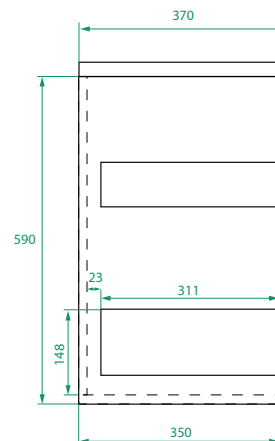

OVO SLIM /

Michel César

DESCRIPTION

Ovo Slim 600, 2 Drawers with Kordura Top & Petite Basin

PRODUCT CODE

OVOS60D2WHSS / OVOS60D2WHSST / OVOS60D2WHSSCC

Dimensions	W 600 x H 615 x D 370 (mm)
Finishes	Matte White, Matte Custom Paint or Timber Veneer
Kordura	White or Colour* Kordura Top (H 25).
Basin	See website for compatible petite basin options.
Handle	Handleless 45° design.
Origin	New Zealand made cabinetry.
Features	<ul style="list-style-type: none">• Slim 370 profile, with soft rounded corners.• 2 Drawers with soft-close and handleless design.• White or colour* Kordura top with petite basin.• Taps must be offset or wall-mounted.• Our paint is polyurethane or UV based.

TECHNICAL DRAWINGS

Front

Side

Drawers

Kordura Top

NOTES

*Additional Cost. Kordura top (H 25mm). Accessories not included. Drawing indicates the technical measurement only and is not a reflection of how the product will look. Sizes are nominal only. All drawings in millimeters. Drawings not to scale. Taps must be offset or wall mounted. Paris 2024.