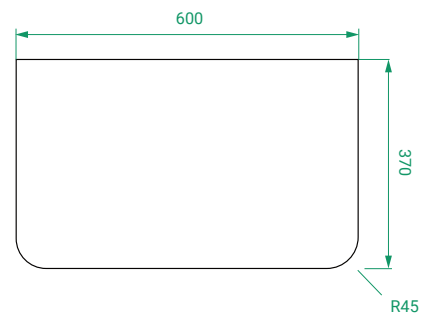

OVO SLIM /

Michel César

DESCRIPTION

Ovo Slim 600, 2 Drawers with Kordura Top & Petite Basin

PRODUCT CODE

OVOS60D2WHSS / OVOS60D2WHSST / OVOS60D2WHSSCC

Dimensions	W 600 x H 615 x D 370 (mm)
Finishes	Matte White, Matte Custom Paint or Timber Veneer
Kordura	White or Colour* Kordura Top (H 25).
Basin	See website for compatible petite basin options.
Handle	Handleless 45° design.
Origin	New Zealand made cabinetry.
Features	<ul style="list-style-type: none">• Slim 370 profile, with soft rounded corners.• 2 Drawers with soft-close and handleless design.• White or colour* Kordura top with petite basin.• Taps must be offset or wall-mounted.• Our paint is polyurethane or UV based.

TECHNICAL DRAWINGS

Front

Side

Drawers

Kordura Top

NOTES

*Additional Cost. Kordura top (H 25mm). Accessories not included. Drawing indicates the technical measurement only and is not a reflection of how the product will look. Sizes are nominal only. All drawings in millimeters. Drawings not to scale. Taps must be offset or wall mounted. Paris 2024.