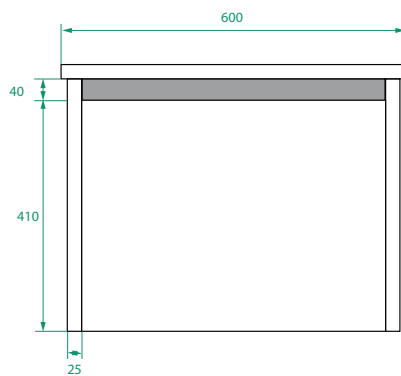

OVO SLIM /

DESCRIPTION

Ovo Slim 600, 1 Drawer Wall-Hung Vanity with Kordura Top & Petite Basin

PRODUCT CODE

OVOS60DWHSS / OVOS60DWHSSCC

Dimensions W 600 x H 470 x D 370 (mm)

Finishes Matte White or Matte Custom Colour Paint.

Kordura White Kordura Top (H 20).

Basin See website for compatible petite basin options.

Handle Handleless 45° design.

Origin New Zealand made cabinetry.

Features

- Slim 370 profile, with soft rounded corners.
- 1 Drawer with soft-close and handleless design.
- White Kordura top with your choice of petite basin.
- Taps must be offset or wall-mounted.
- Our paint is polyurethane or UV based.

TECHNICAL DRAWINGS

Front

Side

Drawers

Kordura Top

NOTES

*Additional Cost. Kordura top (H 20mm). Accessories not included. Drawing indicates the technical measurement only and is not a reflection of how the product will look. Sizes are nominal only. All drawings in millimeters. Drawings not to scale. Taps must be offset or wall mounted. April 2024.