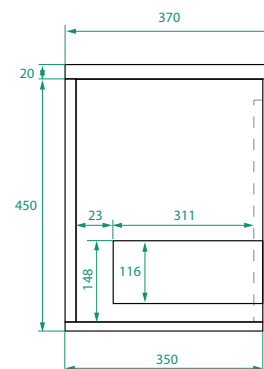

OVO SLIM /

DESCRIPTION

Ovo Slim 600, 1 Drawer Wall-Hung Vanity with Kordura Top & Petite Basin

PRODUCT CODE

OVOS60DWHSS / OVOS60DWHSSCC

Dimensions W 600 x H 470 x D 370 (mm)

Finishes Matte White or Matte Custom Colour Paint.

Kordura White Kordura Top (H 20).

Basin See website for compatible petite basin options.

Handle Handleless 45° design.

Origin New Zealand made cabinetry.

Features

- Slim 370 profile, with soft rounded corners.
- 1 Drawer with soft-close and handleless design.
- White Kordura top with your choice of petite basin.
- Taps must be offset or wall-mounted.
- Our paint is polyurethane or UV based.

TECHNICAL DRAWINGS

Front

Side

Drawers

Kordura Top

NOTES

*Additional Cost. Kordura top (H 20mm). Accessories not included. Drawing indicates the technical measurement only and is not a reflection of how the product will look. Sizes are nominal only. All drawings in millimeters. Drawings not to scale. Taps must be offset or wall mounted. April 2024.