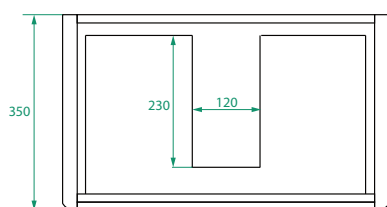

OVO SLIM /

DESCRIPTION

Ovo Slim 600, 1 Drawer Wall-Hung Vanity with Kordura Top & Petite Basin

PRODUCT CODE

OVOS60DWHSS / OVOS60DWHSSCC

Dimensions W 600 x H 470 x D 370 (mm)

Finishes Matte White or Matte Custom Colour Paint.

Kordura White Kordura Top (H 20).

Basin See website for compatible petite basin options.

Handle Handleless 45° design.

Origin New Zealand made cabinetry.

Features

- Slim 370 profile, with soft rounded corners.
- 1 Drawer with soft-close and handleless design.
- White Kordura top with your choice of petite basin.
- Taps must be offset or wall-mounted.
- Our paint is polyurethane or UV based.

TECHNICAL DRAWINGS

Front

Side

Drawers

Kordura Top

NOTES

*Additional Cost. Kordura top (H 20mm). Accessories not included. Drawing indicates the technical measurement only and is not a reflection of how the product will look. Sizes are nominal only. All drawings in millimeters. Drawings not to scale. Taps must be offset or wall mounted. April 2024.