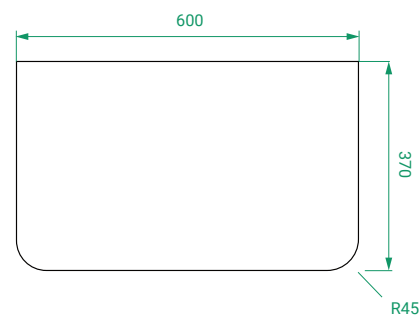

OVO SLIM /

DESCRIPTION

Ovo Slim 600, 1 Drawer Wall-Hung Vanity with Kordura Top & Petite Basin

PRODUCT CODE

OVOS60DWHSS / OVOS60DWHSSCC

Dimensions W 600 x H 470 x D 370 (mm)

Finishes Matte White or Matte Custom Colour Paint.

Kordura White Kordura Top (H 20).

Basin See website for compatible petite basin options.

Handle Handleless 45° design.

Origin New Zealand made cabinetry.

Features

- Slim 370 profile, with soft rounded corners.
- 1 Drawer with soft-close and handleless design.
- White Kordura top with your choice of petite basin.
- Taps must be offset or wall-mounted.
- Our paint is polyurethane or UV based.

TECHNICAL DRAWINGS

Front

Side

Drawers

Kordura Top

NOTES

*Additional Cost. Kordura top (H 20mm). Accessories not included. Drawing indicates the technical measurement only and is not a reflection of how the product will look. Sizes are nominal only. All drawings in millimeters. Drawings not to scale. Taps must be offset or wall mounted. April 2024.