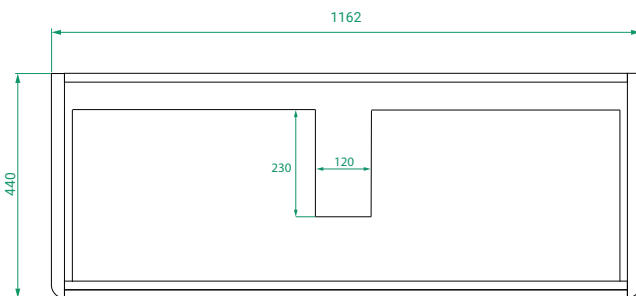

## PRODUCT CODE

OVOS120D2WHSS / OVOS120D2WHSSCC

<b>Dimensions</b>	W 1200 x H 610 x D 370 (mm)
<b>Finishes</b>	Matte White or Matte Custom Colour Paint.
<b>Kordura</b>	White or Colour* Kordura Top (H 20).
<b>Basin</b>	See website for compatible petite basin options.
<b>Handle</b>	Handleless 45° design.
<b>Origin</b>	New Zealand made cabinetry.
<b>Features</b>	<ul style="list-style-type: none"> <li>• Slim 370 profile, with soft rounded corners.</li> <li>• 2 Drawers with soft-close and handleless design.</li> <li>• White or colour* Kordura top with petite basin.</li> <li>• Taps must be offset or wall-mounted.</li> <li>• Our paint is polyurethane or UV based.</li> </ul>

## TECHNICAL DRAWINGS

Front

Side

Top Down

Kordura Top

## NOTES

\*Additional Cost. Kordura top (H 20mm). Accessories not included. Drawing indicates the technical measurement only and is not a reflection of how the product will look. Sizes are nominal only. All drawings in millimeters. Drawings not to scale. Taps must be offset or wall mounted. January 2024.