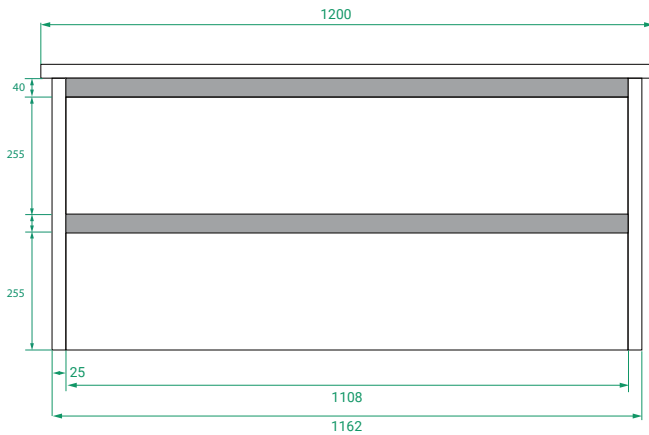

## DESCRIPTION

Ovo Slim 1200, 2 Drawers with Kordura Top & Petite Basin

## PRODUCT CODE

OVOS120D2WHSS / OVOS120D2WHSSCC

<b>Dimensions</b>	W 1200 x H 610 x D 370 (mm)
<b>Finishes</b>	Matte White or Matte Custom Colour Paint.
<b>Kordura</b>	White or Colour* Kordura Top (H 20).
<b>Basin</b>	See website for compatible petite basin options.
<b>Handle</b>	Handleless 45° design.
<b>Origin</b>	New Zealand made cabinetry.
<b>Features</b>	<ul style="list-style-type: none"> <li>• Slim 370 profile, with soft rounded corners.</li> <li>• 2 Drawers with soft-close and handleless design.</li> <li>• White or colour* Kordura top with petite basin.</li> <li>• Taps must be offset or wall-mounted.</li> <li>• Our paint is polyurethane or UV based.</li> </ul>

## TECHNICAL DRAWINGS

Front

Side

Top Down

Kordura Top

## NOTES

\*Additional Cost. Kordura top (H 20mm). Accessories not included. Drawing indicates the technical measurement only and is not a reflection of how the product will look. Sizes are nominal only. All drawings in millimeters. Drawings not to scale. Taps must be offset or wall mounted. January 2024.