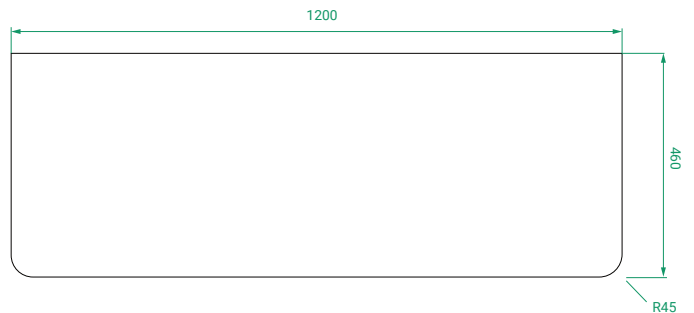

## PRODUCT CODE

OVOS120D2WHSS / OVOS120D2WHSSCC

<b>Dimensions</b>	W 1200 x H 610 x D 370 (mm)
<b>Finishes</b>	Matte White or Matte Custom Colour Paint.
<b>Kordura</b>	White or Colour* Kordura Top (H 20).
<b>Basin</b>	See website for compatible petite basin options.
<b>Handle</b>	Handleless 45° design.
<b>Origin</b>	New Zealand made cabinetry.
<b>Features</b>	<ul style="list-style-type: none"> <li>• Slim 370 profile, with soft rounded corners.</li> <li>• 2 Drawers with soft-close and handleless design.</li> <li>• White or colour* Kordura top with petite basin.</li> <li>• Taps must be offset or wall-mounted.</li> <li>• Our paint is polyurethane or UV based.</li> </ul>

## TECHNICAL DRAWINGS

Front

Side

Top Down

Kordura Top

## NOTES

\*Additional Cost. Kordura top (H 20mm). Accessories not included. Drawing indicates the technical measurement only and is not a reflection of how the product will look. Sizes are nominal only. All drawings in millimeters. Drawings not to scale. Taps must be offset or wall mounted. January 2024.