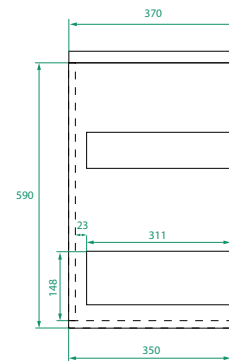

## PRODUCT CODE

OVOS120D2WHSS / OVOS120D2WHSSCC

<b>Dimensions</b>	W 1200 x H 610 x D 370 (mm)
<b>Finishes</b>	Matte White or Matte Custom Colour Paint.
<b>Kordura</b>	White or Colour* Kordura Top (H 20).
<b>Basin</b>	See website for compatible petite basin options.
<b>Handle</b>	Handleless 45° design.
<b>Origin</b>	New Zealand made cabinetry.
<b>Features</b>	<ul style="list-style-type: none"> <li>• Slim 370 profile, with soft rounded corners.</li> <li>• 2 Drawers with soft-close and handleless design.</li> <li>• White or colour* Kordura top with petite basin.</li> <li>• Taps must be offset or wall-mounted.</li> <li>• Our paint is polyurethane or UV based.</li> </ul>

## TECHNICAL DRAWINGS

Front

Side

Top Down

Kordura Top

## NOTES

\*Additional Cost. Kordura top (H 20mm). Accessories not included. Drawing indicates the technical measurement only and is not a reflection of how the product will look. Sizes are nominal only. All drawings in millimeters. Drawings not to scale. Taps must be offset or wall mounted. January 2024.