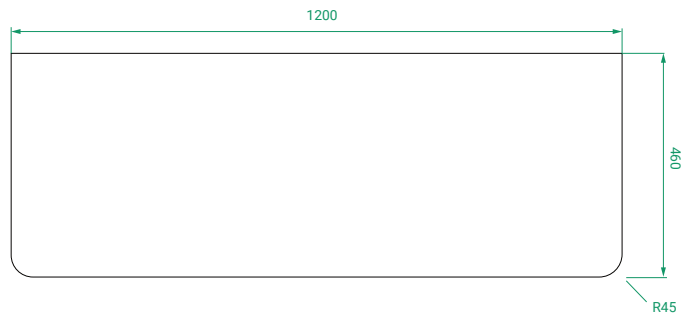

OVO SLIM /

Michel César

DESCRIPTION

Ovo Slim 1200, 2 Drawers with Kordura Top & Petite Basin

PRODUCT CODE

OVOS120D2WHSS / OVOS120D2WHSST / OVOS120D2WHSSCC

Dimensions	W 1200 x H 615 x D 370 (mm)
Finishes	Matte White, Matte Custom Paint or Timber Veneer
Kordura	White or Colour* Kordura Top (H 25).
Basin	See website for compatible petite basin options.
Handle	Handleless 45° design.
Origin	New Zealand made cabinetry.
Features	<ul style="list-style-type: none">• Slim 370 profile, with soft rounded corners.• 2 Drawers with soft-close and handleless design.• White or colour* Kordura top with petite basin.• Taps must be offset or wall-mounted.• Our paint is polyurethane or UV based.

TECHNICAL DRAWINGS

Front

Side

Top Down

Kordura Top

NOTES

*Additional Cost. Kordura top (H 25mm). Accessories not included. Drawing indicates the technical measurement only and is not a reflection of how the product will look. Sizes are nominal only. All drawings in millimeters. Drawings not to scale. Taps must be offset or wall mounted. Paris 2024.