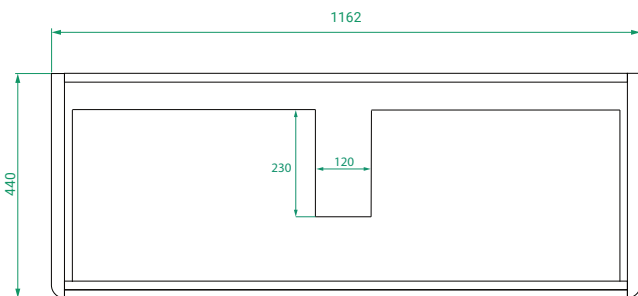

OVO SLIM /

Michel César

DESCRIPTION

Ovo Slim 1200, 2 Drawers with Kordura Top & Petite Basin

PRODUCT CODE

OVOS120D2WHSS / OVOS120D2WHSST / OVOS120D2WHSSCC

Dimensions	W 1200 x H 615 x D 370 (mm)
Finishes	Matte White, Matte Custom Paint or Timber Veneer
Kordura	White or Colour* Kordura Top (H 25).
Basin	See website for compatible petite basin options.
Handle	Handleless 45° design.
Origin	New Zealand made cabinetry.
Features	<ul style="list-style-type: none">• Slim 370 profile, with soft rounded corners.• 2 Drawers with soft-close and handleless design.• White or colour* Kordura top with petite basin.• Taps must be offset or wall-mounted.• Our paint is polyurethane or UV based.

TECHNICAL DRAWINGS

Front

Side

Top Down

Kordura Top

NOTES

*Additional Cost. Kordura top (H 25mm). Accessories not included. Drawing indicates the technical measurement only and is not a reflection of how the product will look. Sizes are nominal only. All drawings in millimeters. Drawings not to scale. Taps must be offset or wall mounted. Paris 2024.