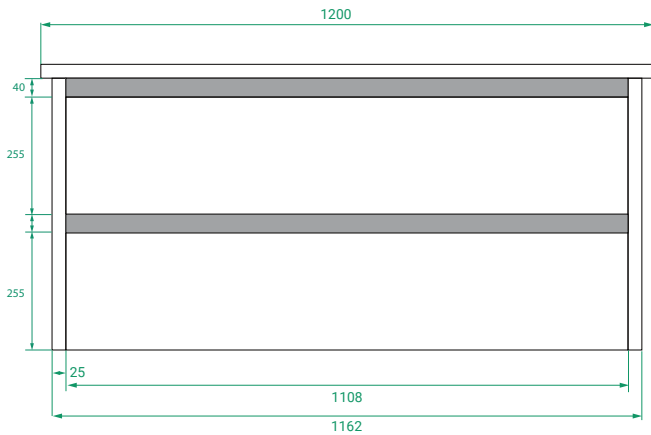

OVO SLIM /

Michel César

DESCRIPTION

Ovo Slim 1200, 2 Drawers with Kordura Top & Petite Basin

PRODUCT CODE

OVOS120D2WHSS / OVOS120D2WHSST / OVOS120D2WHSSCC

Dimensions	W 1200 x H 615 x D 370 (mm)
Finishes	Matte White, Matte Custom Paint or Timber Veneer
Kordura	White or Colour* Kordura Top (H 25).
Basin	See website for compatible petite basin options.
Handle	Handleless 45° design.
Origin	New Zealand made cabinetry.
Features	<ul style="list-style-type: none">• Slim 370 profile, with soft rounded corners.• 2 Drawers with soft-close and handleless design.• White or colour* Kordura top with petite basin.• Taps must be offset or wall-mounted.• Our paint is polyurethane or UV based.

TECHNICAL DRAWINGS

Front

Side

Top Down

Kordura Top

NOTES

*Additional Cost. Kordura top (H 25mm). Accessories not included. Drawing indicates the technical measurement only and is not a reflection of how the product will look. Sizes are nominal only. All drawings in millimeters. Drawings not to scale. Taps must be offset or wall mounted. Paris 2024.