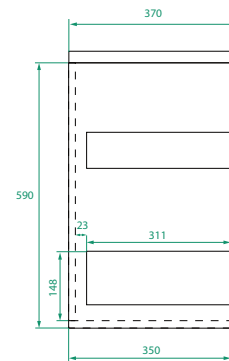

OVO SLIM /

Michel César

DESCRIPTION

Ovo Slim 1200, 2 Drawers with Kordura Top & Petite Basin

PRODUCT CODE

OVOS120D2WHSS / OVOS120D2WHSST / OVOS120D2WHSSCC

Dimensions	W 1200 x H 615 x D 370 (mm)
Finishes	Matte White, Matte Custom Paint or Timber Veneer
Kordura	White or Colour* Kordura Top (H 25).
Basin	See website for compatible petite basin options.
Handle	Handleless 45° design.
Origin	New Zealand made cabinetry.
Features	<ul style="list-style-type: none">• Slim 370 profile, with soft rounded corners.• 2 Drawers with soft-close and handleless design.• White or colour* Kordura top with petite basin.• Taps must be offset or wall-mounted.• Our paint is polyurethane or UV based.

TECHNICAL DRAWINGS

Front

Side

Top Down

Kordura Top

NOTES

*Additional Cost. Kordura top (H 25mm). Accessories not included. Drawing indicates the technical measurement only and is not a reflection of how the product will look. Sizes are nominal only. All drawings in millimeters. Drawings not to scale. Taps must be offset or wall mounted. Paris 2024.