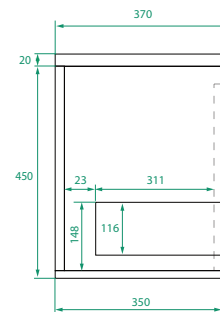

DESCRIPTION

Ovo Slim 1200, 1 Drawer Wall-Hung Vanity with Kordura Top & Petite Basin

PRODUCT CODE

OVOS120DWHSS / OVOS120DWHSSCC

Dimensions W 1200 x H 470 x D 370 (mm)

Finishes Matte White or Matte Custom Colour Paint.

Kordura White Kordura Top (H 20).

Basin See website for compatible petite basin options.

Handle Handleless 45° design.

Origin New Zealand made cabinetry.

Features

- Slim 370 profile, with soft rounded corners.
- 1 Drawer with soft-close and handleless design.
- White Kordura top with your choice of petite basin.
- Taps must be offset or wall-mounted.
- Our paint is polyurethane or UV based.

TECHNICAL DRAWINGS

Front

Side

Top Down

Kordura Top

NOTES

*Additional Cost. Kordura top (H 20mm). Accessories not included. Drawing indicates the technical measurement only and is not a reflection of how the product will look. Sizes are nominal only. All drawings in millimeters. Drawings not to scale. Taps must be offset or wall mounted. April 2024.