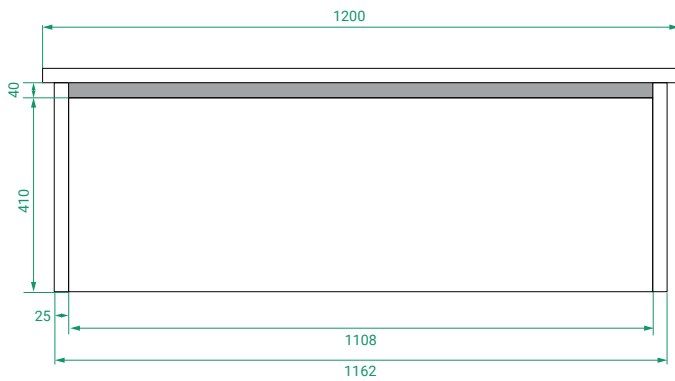

DESCRIPTION

Ovo Slim 1200, 1 Drawer Wall-Hung Vanity with Kordura Top & Petite Basin

PRODUCT CODE

OVOS120DWHSS / OVOS120DWHSSCC

Dimensions W 1200 x H 470 x D 370 (mm)

Finishes Matte White or Matte Custom Colour Paint.

Kordura White Kordura Top (H 20).

Basin See website for compatible petite basin options.

Handle Handleless 45° design.

Origin New Zealand made cabinetry.

Features

- Slim 370 profile, with soft rounded corners.
- 1 Drawer with soft-close and handleless design.
- White Kordura top with your choice of petite basin.
- Taps must be offset or wall-mounted.
- Our paint is polyurethane or UV based.

TECHNICAL DRAWINGS

Front

Side

Top Down

Kordura Top

NOTES

*Additional Cost. Kordura top (H 20mm). Accessories not included. Drawing indicates the technical measurement only and is not a reflection of how the product will look. Sizes are nominal only. All drawings in millimeters. Drawings not to scale. Taps must be offset or wall mounted. April 2024.