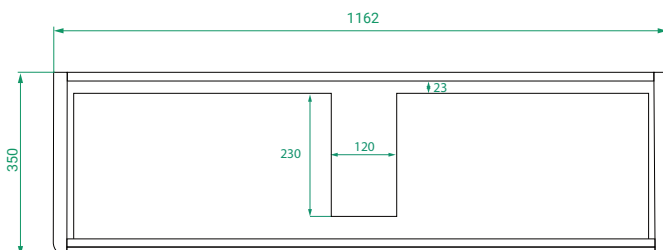

DESCRIPTION

Ovo Slim 1200, 1 Drawer Wall-Hung Vanity with Kordura Top & Petite Basin

PRODUCT CODE

OVOS120DWHSS / OVOS120DWHSSCC

Dimensions W 1200 x H 470 x D 370 (mm)

Finishes Matte White or Matte Custom Colour Paint.

Kordura White Kordura Top (H 20).

Basin See website for compatible petite basin options.

Handle Handleless 45° design.

Origin New Zealand made cabinetry.

Features

- Slim 370 profile, with soft rounded corners.
- 1 Drawer with soft-close and handleless design.
- White Kordura top with your choice of petite basin.
- Taps must be offset or wall-mounted.
- Our paint is polyurethane or UV based.

TECHNICAL DRAWINGS

Front

Side

Top Down

Kordura Top

NOTES

*Additional Cost. Kordura top (H 20mm). Accessories not included. Drawing indicates the technical measurement only and is not a reflection of how the product will look. Sizes are nominal only. All drawings in millimeters. Drawings not to scale. Taps must be offset or wall mounted. April 2024.