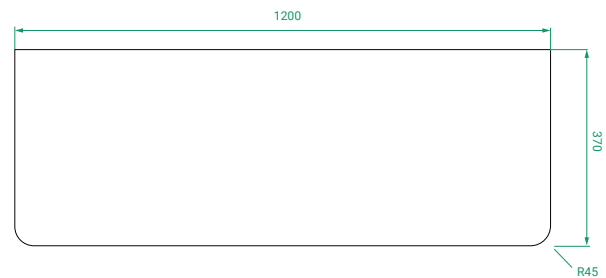

DESCRIPTION

Ovo Slim 1200, 1 Drawer Wall-Hung Vanity with Kordura Top & Petite Basin

PRODUCT CODE

OVOS120DWHSS / OVOS120DWHSSCC

Dimensions W 1200 x H 470 x D 370 (mm)

Finishes Matte White or Matte Custom Colour Paint.

Kordura White Kordura Top (H 20).

Basin See website for compatible petite basin options.

Handle Handleless 45° design.

Origin New Zealand made cabinetry.

Features

- Slim 370 profile, with soft rounded corners.
- 1 Drawer with soft-close and handleless design.
- White Kordura top with your choice of petite basin.
- Taps must be offset or wall-mounted.
- Our paint is polyurethane or UV based.

TECHNICAL DRAWINGS

Front

Side

Top Down

Kordura Top

NOTES

*Additional Cost. Kordura top (H 20mm). Accessories not included. Drawing indicates the technical measurement only and is not a reflection of how the product will look. Sizes are nominal only. All drawings in millimeters. Drawings not to scale. Taps must be offset or wall mounted. April 2024.