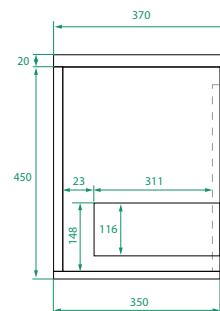

## PRODUCT CODE

OVOS120DWHSS / OVOS120DWHSSST / OVOS120DWHSSCC

<b>Dimensions</b>	W 1200 x H 475 x D 370 (mm)
<b>Finishes</b>	Matte White, Matte Custom Paint or Timber Veneer
<b>Kordura</b>	White or Colour* Kordura Top (H 25).
<b>Basin</b>	See website for compatible petite basin options.
<b>Handle</b>	Handleless 45° design.
<b>Origin</b>	New Zealand made cabinetry.
<b>Features</b>	<ul style="list-style-type: none"><li>• Slim 370 profile, with soft rounded corners.</li><li>• 1 Drawer with soft-close and handleless design.</li><li>• White or colour* Kordura top with petite basin.</li><li>• Taps must be offset or wall-mounted.</li><li>• Our paint is polyurethane or UV based.</li></ul>

## TECHNICAL DRAWINGS

Front

Side

Top Down

Kordura Top

## NOTES

\*Additional Cost. Kordura top (H 25mm). Accessories not included. Drawing indicates the technical measurement only and is not a reflection of how the product will look. Sizes are nominal only. All drawings in millimeters. Drawings not to scale. Taps must be offset or wall mounted. Pari 2024.