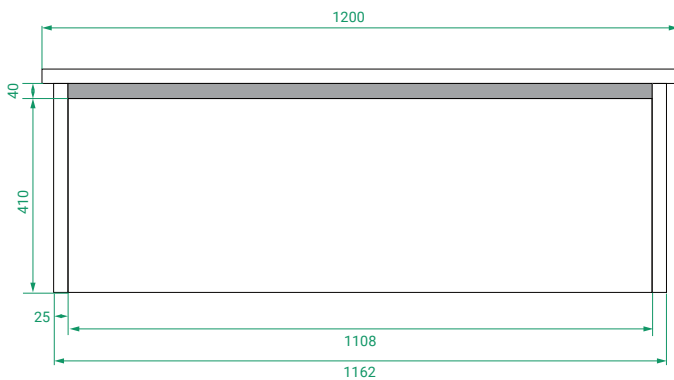

## PRODUCT CODE

OVOS120DWHSS / OVOS120DWHSSST / OVOS120DWHSSCC

<b>Dimensions</b>	W 1200 x H 475 x D 370 (mm)
<b>Finishes</b>	Matte White, Matte Custom Paint or Timber Veneer
<b>Kordura</b>	White or Colour* Kordura Top (H 25).
<b>Basin</b>	See website for compatible petite basin options.
<b>Handle</b>	Handleless 45° design.
<b>Origin</b>	New Zealand made cabinetry.
<b>Features</b>	<ul style="list-style-type: none"><li>• Slim 370 profile, with soft rounded corners.</li><li>• 1 Drawer with soft-close and handleless design.</li><li>• White or colour* Kordura top with petite basin.</li><li>• Taps must be offset or wall-mounted.</li><li>• Our paint is polyurethane or UV based.</li></ul>

## TECHNICAL DRAWINGS

Front

Side

Top Down

Kordura Top

## NOTES

\*Additional Cost. Kordura top (H 25mm). Accessories not included. Drawing indicates the technical measurement only and is not a reflection of how the product will look. Sizes are nominal only. All drawings in millimeters. Drawings not to scale. Taps must be offset or wall mounted. Pari 2024.