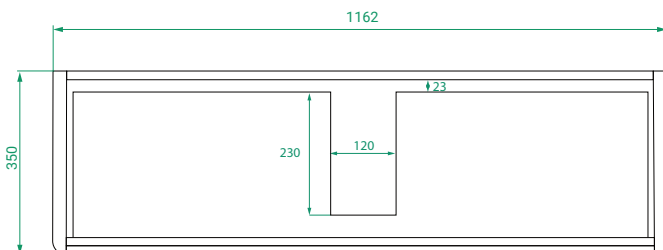

## PRODUCT CODE

OVOS120DWHSS / OVOS120DWHSSST / OVOS120DWHSSCC

<b>Dimensions</b>	W 1200 x H 475 x D 370 (mm)
<b>Finishes</b>	Matte White, Matte Custom Paint or Timber Veneer
<b>Kordura</b>	White or Colour* Kordura Top (H 25).
<b>Basin</b>	See website for compatible petite basin options.
<b>Handle</b>	Handleless 45° design.
<b>Origin</b>	New Zealand made cabinetry.
<b>Features</b>	<ul style="list-style-type: none"><li>• Slim 370 profile, with soft rounded corners.</li><li>• 1 Drawer with soft-close and handleless design.</li><li>• White or colour* Kordura top with petite basin.</li><li>• Taps must be offset or wall-mounted.</li><li>• Our paint is polyurethane or UV based.</li></ul>

## TECHNICAL DRAWINGS

Front

Side

Top Down

Kordura Top

## NOTES

\*Additional Cost. Kordura top (H 25mm). Accessories not included. Drawing indicates the technical measurement only and is not a reflection of how the product will look. Sizes are nominal only. All drawings in millimeters. Drawings not to scale. Taps must be offset or wall mounted. Pari 2024.