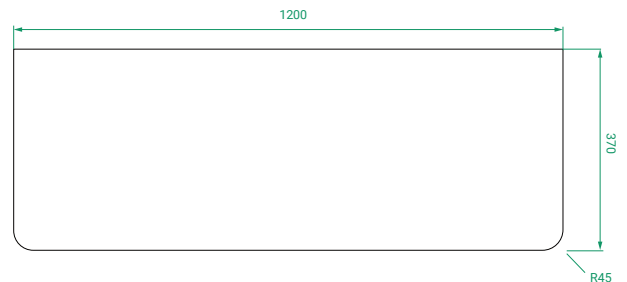

## PRODUCT CODE

OVOS120DWHSS / OVOS120DWHSSST / OVOS120DWHSSCC

<b>Dimensions</b>	W 1200 x H 475 x D 370 (mm)
<b>Finishes</b>	Matte White, Matte Custom Paint or Timber Veneer
<b>Kordura</b>	White or Colour* Kordura Top (H 25).
<b>Basin</b>	See website for compatible petite basin options.
<b>Handle</b>	Handleless 45° design.
<b>Origin</b>	New Zealand made cabinetry.
<b>Features</b>	<ul style="list-style-type: none"><li>• Slim 370 profile, with soft rounded corners.</li><li>• 1 Drawer with soft-close and handleless design.</li><li>• White or colour* Kordura top with petite basin.</li><li>• Taps must be offset or wall-mounted.</li><li>• Our paint is polyurethane or UV based.</li></ul>

## TECHNICAL DRAWINGS

Front

Side

Top Down

Kordura Top

## NOTES

\*Additional Cost. Kordura top (H 25mm). Accessories not included. Drawing indicates the technical measurement only and is not a reflection of how the product will look. Sizes are nominal only. All drawings in millimeters. Drawings not to scale. Taps must be offset or wall mounted. Pari 2024.