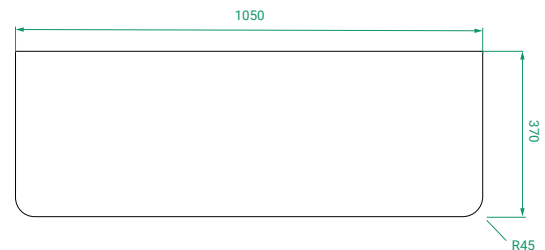

OVO SLIM /

DESCRIPTION

Ovo Slim 1050, 2 Drawers Floor-Standing Vanity with Kordura Top

PRODUCT CODE

OVOS105D2FLSS / OVOS105D2FLSSCC

| | |
|-------------------|--|
| Dimensions | W 1050 x H 890 x D 370 (mm) |
| Finishes | Matte White or Matte Custom Colour Paint. |
| Kordura | White Kordura Top (H 20). |
| Basin | See website for compatible petite basins. |
| Handle | Handleless 45° design. |
| Origin | New Zealand made cabinetry. |
| Features | <ul style="list-style-type: none">• Soft rounded corners & floor-standing.• 2 Drawers with soft-close and handleless design.• White Kordura top with your choice of basin.• The paint used on our products is polyurethane or UV based. |

TECHNICAL DRAWINGS

Front

Side

Drawers

Kordura Top

NOTES

Accessories not included. Drawing indicates the technical measurement only and is not a reflection of how the product will look. Sizes are nominal only. All drawings in millimeters. Drawings not to scale. Sept 2024.