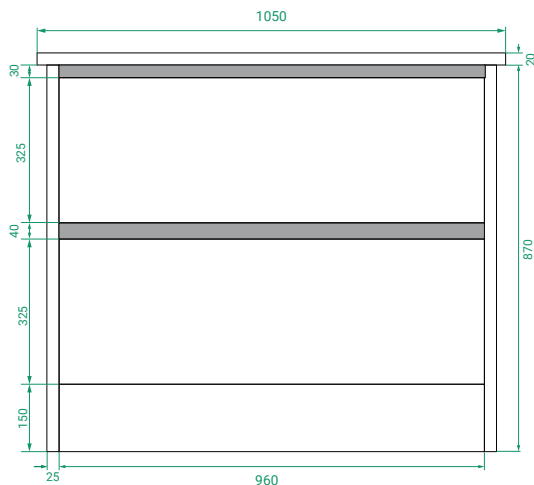

OVO SLIM /

DESCRIPTION

Ovo Slim 1050, 2 Drawers Floor-Standing Vanity with Kordura Top

PRODUCT CODE

OVOS105D2FLSS / OVOS105D2FLSSCC

| | |
|-------------------|--|
| Dimensions | W 1050 x H 890 x D 370 (mm) |
| Finishes | Matte White or Matte Custom Colour Paint. |
| Kordura | White Kordura Top (H 20). |
| Basin | See website for compatible petite basins. |
| Handle | Handleless 45° design. |
| Origin | New Zealand made cabinetry. |
| Features | <ul style="list-style-type: none">• Soft rounded corners & floor-standing.• 2 Drawers with soft-close and handleless design.• White Kordura top with your choice of basin.• The paint used on our products is polyurethane or UV based. |

TECHNICAL DRAWINGS

Front

Side

Drawers

Kordura Top

NOTES

Accessories not included. Drawing indicates the technical measurement only and is not a reflection of how the product will look. Sizes are nominal only. All drawings in millimeters. Drawings not to scale. Sept 2024.