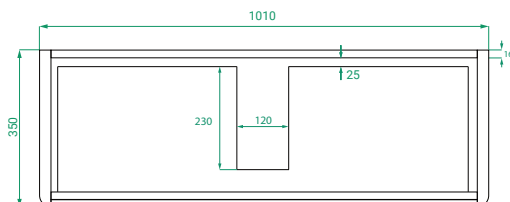

OVO SLIM /

DESCRIPTION

Ovo Slim 1050, 2 Drawers Floor-Standing Vanity with Kordura Top

PRODUCT CODE

OVOS105D2FLSS / OVOS105D2FLSSCC

| | |
|-------------------|--|
| Dimensions | W 1050 x H 890 x D 370 (mm) |
| Finishes | Matte White or Matte Custom Colour Paint. |
| Kordura | White Kordura Top (H 20). |
| Basin | See website for compatible petite basins. |
| Handle | Handleless 45° design. |
| Origin | New Zealand made cabinetry. |
| Features | <ul style="list-style-type: none">• Soft rounded corners & floor-standing.• 2 Drawers with soft-close and handleless design.• White Kordura top with your choice of basin.• The paint used on our products is polyurethane or UV based. |

TECHNICAL DRAWINGS

Front

Side

Drawers

Kordura Top

NOTES

Accessories not included. Drawing indicates the technical measurement only and is not a reflection of how the product will look. Sizes are nominal only. All drawings in millimeters. Drawings not to scale. Sept 2024.