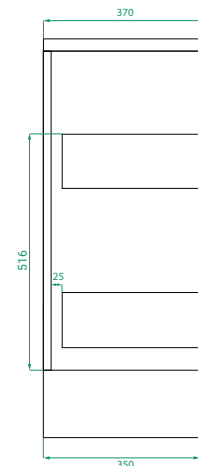

OVO SLIM /

DESCRIPTION

Ovo Slim 1050, 2 Drawers Floor-Standing Vanity with Kordura Top

PRODUCT CODE

OVOS105D2FLSS / OVOS105D2FLSSCC

| | |
|-------------------|--|
| Dimensions | W 1050 x H 890 x D 370 (mm) |
| Finishes | Matte White or Matte Custom Colour Paint. |
| Kordura | White Kordura Top (H 20). |
| Basin | See website for compatible petite basins. |
| Handle | Handleless 45° design. |
| Origin | New Zealand made cabinetry. |
| Features | <ul style="list-style-type: none">• Soft rounded corners & floor-standing.• 2 Drawers with soft-close and handleless design.• White Kordura top with your choice of basin.• The paint used on our products is polyurethane or UV based. |

TECHNICAL DRAWINGS

Front

Side

Drawers

Kordura Top

NOTES

Accessories not included. Drawing indicates the technical measurement only and is not a reflection of how the product will look. Sizes are nominal only. All drawings in millimeters. Drawings not to scale. Sept 2024.