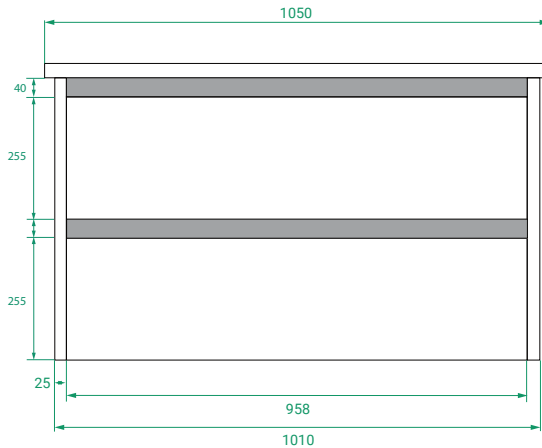

OVO SLIM /

DESCRIPTION

Ovo Slim 1050, 2 Drawers with Kordura Top & Petite Basin

PRODUCT CODE

OVOS105D2WHSS / OVOS105D2WHSSCC

Dimensions W 1050 x H 610 x D 370 (mm)

Finishes Matte White or Matte Custom Colour Paint.

Kordura White or Colour* Kordura Top (H 20).

Basin See website for compatible petite basin options.

Handle Handleless 45° design.

Origin New Zealand made cabinetry.

Features

- Slim 370 profile, with soft rounded corners.
- 2 Drawers with soft-close and handleless design.
- White or colour* Kordura top with petite basin.
- Taps must be offset or wall-mounted.
- Our paint is polyurethane or UV based.

TECHNICAL DRAWINGS

Front

Side

Top Down

Kordura Top

NOTES

*Additional Cost. Kordura top (H 20mm). Accessories not included. Drawing indicates the technical measurement only and is not a reflection of how the product will look. Sizes are nominal only. All drawings in millimeters. Drawings not to scale. Taps must be offset or wall mounted. January 2024.