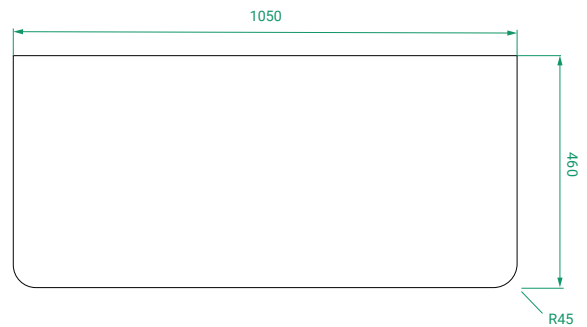

OVO SLIM /

DESCRIPTION

Ovo Slim 1050, 2 Drawers with Kordura Top & Petite Basin

PRODUCT CODE

OVOS105D2WHSS / OVOS105D2WHSSCC

Dimensions W 1050 x H 610 x D 370 (mm)

Finishes Matte White or Matte Custom Colour Paint.

Kordura White or Colour* Kordura Top (H 20).

Basin See website for compatible petite basin options.

Handle Handleless 45° design.

Origin New Zealand made cabinetry.

Features

- Slim 370 profile, with soft rounded corners.
- 2 Drawers with soft-close and handleless design.
- White or colour* Kordura top with petite basin.
- Taps must be offset or wall-mounted.
- Our paint is polyurethane or UV based.

TECHNICAL DRAWINGS

Front

Side

Top Down

Kordura Top

NOTES

*Additional Cost. Kordura top (H 20mm). Accessories not included. Drawing indicates the technical measurement only and is not a reflection of how the product will look. Sizes are nominal only. All drawings in millimeters. Drawings not to scale. Taps must be offset or wall mounted. January 2024.