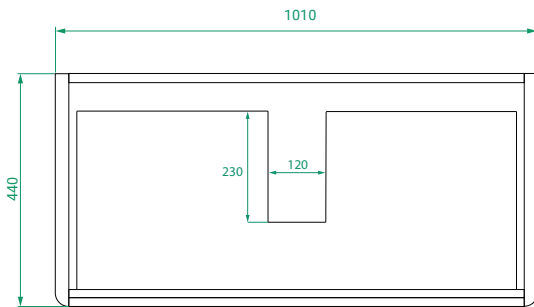

OVO SLIM /

DESCRIPTION

Ovo Slim 1050, 2 Drawers with Kordura Top & Petite Basin

PRODUCT CODE

OVOS105D2WHSS / OVOS105D2WHSSCC

Dimensions W 1050 x H 610 x D 370 (mm)

Finishes Matte White or Matte Custom Colour Paint.

Kordura White or Colour* Kordura Top (H 20).

Basin See website for compatible petite basin options.

Handle Handleless 45° design.

Origin New Zealand made cabinetry.

Features

- Slim 370 profile, with soft rounded corners.
- 2 Drawers with soft-close and handleless design.
- White or colour* Kordura top with petite basin.
- Taps must be offset or wall-mounted.
- Our paint is polyurethane or UV based.

TECHNICAL DRAWINGS

Front

Side

Top Down

Kordura Top

NOTES

*Additional Cost. Kordura top (H 20mm). Accessories not included. Drawing indicates the technical measurement only and is not a reflection of how the product will look. Sizes are nominal only. All drawings in millimeters. Drawings not to scale. Taps must be offset or wall mounted. January 2024.