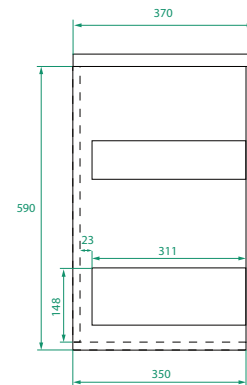

OVO SLIM /

DESCRIPTION

Ovo Slim 1050, 2 Drawers with Kordura Top & Petite Basin

PRODUCT CODE

OVOS105D2WHSS / OVOS105D2WHSSCC

Dimensions W 1050 x H 610 x D 370 (mm)

Finishes Matte White or Matte Custom Colour Paint.

Kordura White or Colour* Kordura Top (H 20).

Basin See website for compatible petite basin options.

Handle Handleless 45° design.

Origin New Zealand made cabinetry.

Features

- Slim 370 profile, with soft rounded corners.
- 2 Drawers with soft-close and handleless design.
- White or colour* Kordura top with petite basin.
- Taps must be offset or wall-mounted.
- Our paint is polyurethane or UV based.

TECHNICAL DRAWINGS

Front

Side

Top Down

Kordura Top

NOTES

*Additional Cost. Kordura top (H 20mm). Accessories not included. Drawing indicates the technical measurement only and is not a reflection of how the product will look. Sizes are nominal only. All drawings in millimeters. Drawings not to scale. Taps must be offset or wall mounted. January 2024.