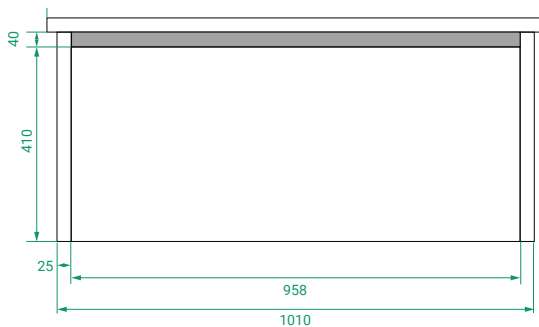

## PRODUCT CODE

OVOS105DWHSS / OVOS105DWHSSCC

**Dimensions** W 1050 x H 470 x D 370 (mm)

**Finishes** Matte White or Matte Custom Colour Paint.

**Kordura** White Kordura Top (H 20).

**Basin** See website for compatible petite basin options.

**Handle** Handleless 45° design.

**Origin** New Zealand made cabinetry.

**Features**

- Slim 370 profile, with soft rounded corners.
- 1 Drawer with soft-close and handleless design.
- White Kordura top with your choice of petite basin.
- Taps must be offset or wall-mounted.
- Our paint is polyurethane or UV based.

## TECHNICAL DRAWINGS

Front

Side

Top Down

Kordura Top

## NOTES

\*Additional Cost. Kordura top (H 20mm). Accessories not included. Drawing indicates the technical measurement only and is not a reflection of how the product will look. Sizes are nominal only. All drawings in millimeters. Drawings not to scale. Taps must be offset or wall mounted. April 2024.