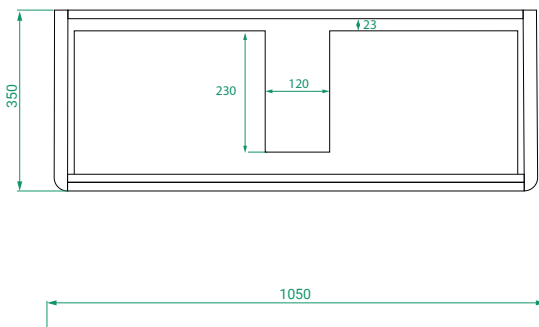

## PRODUCT CODE

OVOS105DWHSS / OVOS105DWHSSCC

**Dimensions** W 1050 x H 470 x D 370 (mm)

**Finishes** Matte White or Matte Custom Colour Paint.

**Kordura** White Kordura Top (H 20).

**Basin** See website for compatible petite basin options.

**Handle** Handleless 45° design.

**Origin** New Zealand made cabinetry.

**Features**

- Slim 370 profile, with soft rounded corners.
- 1 Drawer with soft-close and handleless design.
- White Kordura top with your choice of petite basin.
- Taps must be offset or wall-mounted.
- Our paint is polyurethane or UV based.

## TECHNICAL DRAWINGS

Front

Side

Top Down

Kordura Top

## NOTES

\*Additional Cost. Kordura top (H 20mm). Accessories not included. Drawing indicates the technical measurement only and is not a reflection of how the product will look. Sizes are nominal only. All drawings in millimeters. Drawings not to scale. Taps must be offset or wall mounted. April 2024.