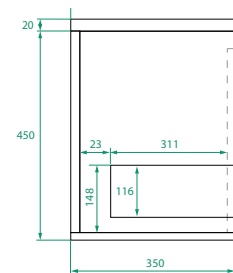

## PRODUCT CODE

OVOS105DWHSS / OVOS105DWHSSCC

**Dimensions** W 1050 x H 470 x D 370 (mm)

**Finishes** Matte White or Matte Custom Colour Paint.

**Kordura** White Kordura Top (H 20).

**Basin** See website for compatible petite basin options.

**Handle** Handleless 45° design.

**Origin** New Zealand made cabinetry.

**Features**

- Slim 370 profile, with soft rounded corners.
- 1 Drawer with soft-close and handleless design.
- White Kordura top with your choice of petite basin.
- Taps must be offset or wall-mounted.
- Our paint is polyurethane or UV based.

## TECHNICAL DRAWINGS

Front

Side

Top Down

Kordura Top

## NOTES

\*Additional Cost. Kordura top (H 20mm). Accessories not included. Drawing indicates the technical measurement only and is not a reflection of how the product will look. Sizes are nominal only. All drawings in millimeters. Drawings not to scale. Taps must be offset or wall mounted. April 2024.