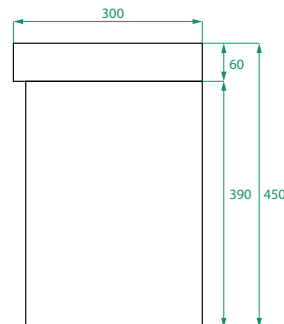

DESCRIPTION

Ovo Mini 600, 1 Door with Ceramic Basin

PRODUCT CODE

OVO60DWH / OVO60DWHCC

Dimensions W 550 x H 450 x D 300 (mm)

Finishes Matte White or Matte Custom Colour Paint.

Basin Ceramic top with intergrated basin

Handle Handleless 45° design.

Origin New Zealand made cabinetry.

Features

- Soft rounded corners.
- 1 Door with soft-close and handleless design.
- Ceramic top with intergrated basin.
- Our paint is polyurethane or UV based.

TECHNICAL DRAWINGS

Front

Side

Top Down

Top Side

NOTES

*Additional Cost. Accessories not included. Drawing indicates the technical measurement only and is not a reflection of how the product will look. Sizes are nominal only. All drawings in millimeters. Drawings not to scale. April 2024.