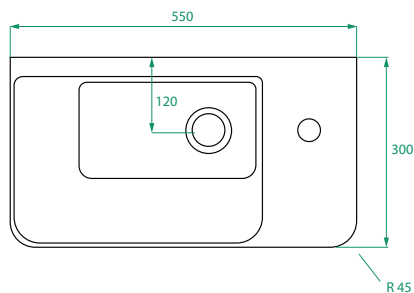

DESCRIPTION

Ovo Mini 600, 1 Door with Ceramic Basin

PRODUCT CODE

OVO60DWH / OVO60DWHCC

Dimensions W 550 x H 450 x D 300 (mm)

Finishes Matte White or Matte Custom Colour Paint.

Basin Ceramic top with intergrated basin

Handle Handleless 45° design.

Origin New Zealand made cabinetry.

Features

- Soft rounded corners.
- 1 Door with soft-close and handleless design.
- Ceramic top with intergrated basin.
- Our paint is polyurethane or UV based.

TECHNICAL DRAWINGS

Front

Side

Top Down

Top Side

NOTES

*Additional Cost. Accessories not included. Drawing indicates the technical measurement only and is not a reflection of how the product will look. Sizes are nominal only. All drawings in millimeters. Drawings not to scale. April 2024.