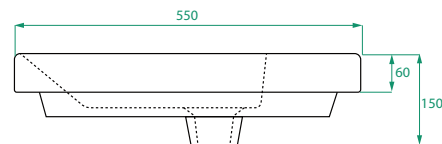

DESCRIPTION

Ovo Mini 600, 1 Door with Ceramic Basin

PRODUCT CODE

OVO60DWH / OVO60DWHCC

Dimensions W 550 x H 450 x D 300 (mm)

Finishes Matte White or Matte Custom Colour Paint.

Basin Ceramic top with intergrated basin

Handle Handleless 45° design.

Origin New Zealand made cabinetry.

Features

- Soft rounded corners.
- 1 Door with soft-close and handleless design.
- Ceramic top with intergrated basin.
- Our paint is polyurethane or UV based.

TECHNICAL DRAWINGS

Front

Side

Top Down

Top Side

NOTES

*Additional Cost. Accessories not included. Drawing indicates the technical measurement only and is not a reflection of how the product will look. Sizes are nominal only. All drawings in millimeters. Drawings not to scale. April 2024.