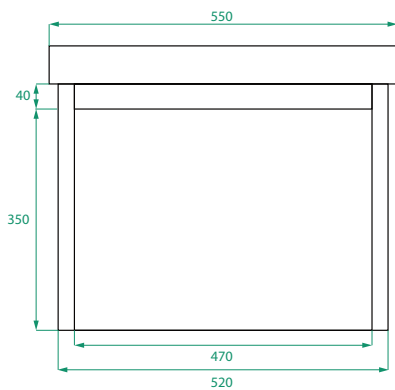

DESCRIPTION

Ovo Mini 600, 1 Door with Ceramic Basin

PRODUCT CODE

OVO60DWH / OVO60DWHCC

Dimensions W 550 x H 450 x D 300 (mm)

Finishes Matte White or Matte Custom Colour Paint.

Basin Ceramic top with intergrated basin

Handle Handleless 45° design.

Origin New Zealand made cabinetry.

Features

- Soft rounded corners.
- 1 Door with soft-close and handleless design.
- Ceramic top with intergrated basin.
- Our paint is polyurethane or UV based.

TECHNICAL DRAWINGS

Front

Side

Top Down

Top Side

NOTES

*Additional Cost. Accessories not included. Drawing indicates the technical measurement only and is not a reflection of how the product will look. Sizes are nominal only. All drawings in millimeters. Drawings not to scale. April 2024.