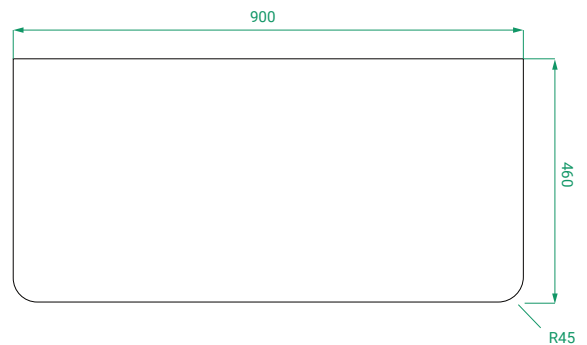

DESCRIPTION

Ovo 900, 2 Drawers Wall-Hung Vanity with Kordura Top & Basin

PRODUCT CODE

OVO90D2WHSS / OVO90D2WHSSCC

Dimensions	W 900 x H 610 x D 460 (mm)
Finishes	Matte White or Matte Custom Colour Paint.
Kordura	White Kordura Top (H 20).
Basin	See website for compatible basin options.
Handle	Handleless 45° design.
Origin	New Zealand made cabinetry.
Features	<ul style="list-style-type: none"> • Soft rounded corners. • 2 Drawers with soft-close and handleless design. • White Kordura top with your choice of basin. • The paint used on our products is polyurethane or UV based.

TECHNICAL DRAWINGS

Front

Side

Top Down

Kordura Top

NOTES

*Additional Cost. Kordura top (H 20mm). Accessories not included. Drawing indicates the technical measurement only and is not a reflection of how the product will look. Sizes are nominal only. All drawings in millimeters. Drawings not to scale. April 2024.