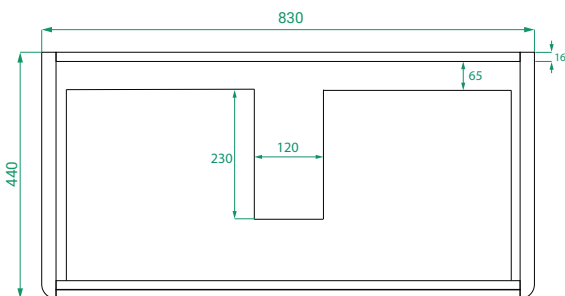

DESCRIPTION

Ovo 900, 2 Drawers Wall-Hung Vanity with Kordura Top & Basin

PRODUCT CODE

OVO90D2WHSS / OVO90D2WHSSCC

Dimensions	W 900 x H 610 x D 460 (mm)
Finishes	Matte White or Matte Custom Colour Paint.
Kordura	White Kordura Top (H 20).
Basin	See website for compatible basin options.
Handle	Handleless 45° design.
Origin	New Zealand made cabinetry.
Features	<ul style="list-style-type: none"> • Soft rounded corners. • 2 Drawers with soft-close and handleless design. • White Kordura top with your choice of basin. • The paint used on our products is polyurethane or UV based.

TECHNICAL DRAWINGS

Front

Side

Top Down

Kordura Top

NOTES

*Additional Cost. Kordura top (H 20mm). Accessories not included. Drawing indicates the technical measurement only and is not a reflection of how the product will look. Sizes are nominal only. All drawings in millimeters. Drawings not to scale. April 2024.