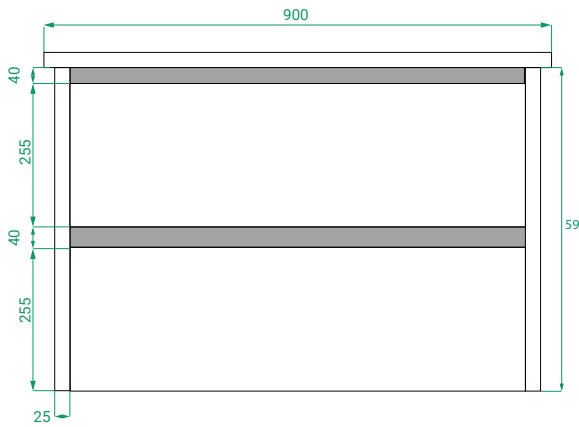

DESCRIPTION

Ovo 900, 2 Drawers Wall-Hung Vanity with Kordura Top & Basin

PRODUCT CODE

OVO90D2WHSS / OVO90D2WHSSCC

Dimensions	W 900 x H 610 x D 460 (mm)
Finishes	Matte White or Matte Custom Colour Paint.
Kordura	White Kordura Top (H 20).
Basin	See website for compatible basin options.
Handle	Handleless 45° design.
Origin	New Zealand made cabinetry.
Features	<ul style="list-style-type: none"> • Soft rounded corners. • 2 Drawers with soft-close and handleless design. • White Kordura top with your choice of basin. • The paint used on our products is polyurethane or UV based.

TECHNICAL DRAWINGS

Front

Side

Top Down

Kordura Top

NOTES

*Additional Cost. Kordura top (H 20mm). Accessories not included. Drawing indicates the technical measurement only and is not a reflection of how the product will look. Sizes are nominal only. All drawings in millimeters. Drawings not to scale. April 2024.