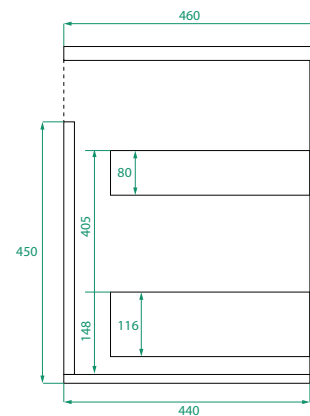

DESCRIPTION

Ovo 900, 2 Drawers Wall-Hung Vanity with Kordura Top & Basin

PRODUCT CODE

OVO90D2WHSS / OVO90D2WHSSCC

Dimensions	W 900 x H 610 x D 460 (mm)
Finishes	Matte White or Matte Custom Colour Paint.
Kordura	White Kordura Top (H 20).
Basin	See website for compatible basin options.
Handle	Handleless 45° design.
Origin	New Zealand made cabinetry.
Features	<ul style="list-style-type: none"> • Soft rounded corners. • 2 Drawers with soft-close and handleless design. • White Kordura top with your choice of basin. • The paint used on our products is polyurethane or UV based.

TECHNICAL DRAWINGS

Front

Side

Top Down

Kordura Top

NOTES

*Additional Cost. Kordura top (H 20mm). Accessories not included. Drawing indicates the technical measurement only and is not a reflection of how the product will look. Sizes are nominal only. All drawings in millimeters. Drawings not to scale. April 2024.