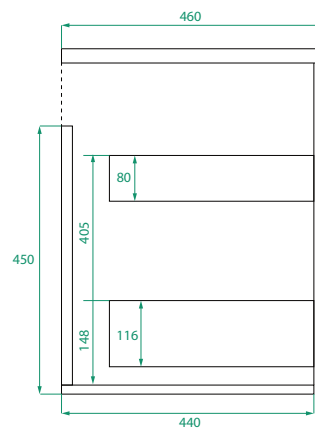

**DESCRIPTION**

Ovo 800, 2 Drawers Wall-Hung Vanity with Kordura Top & Basin

**PRODUCT CODE**

OVO80D2WHSS / OVO80D2WHSSCC

- Dimensions** W 800 x H 610 x D 460 (mm)
- Finishes** Matte White or Matte Custom Colour Paint.
- Kordura** White Kordura Top (H 20).
- Basin** See website for compatible basin options.
- Handle** Handleless 45° design.
- Origin** New Zealand made cabinetry.
- Features**
  - Soft rounded corners.
  - 2 Drawers with soft-close and handleless design.
  - White Kordura top with your choice of basin.
  - The paint used on our products is polyurethane or UV based.

**TECHNICAL DRAWINGS**

**Front**

**Side**

**Top Down**

**Kordura Top**

**NOTES**

\*Additional Cost. Kordura top (H 20mm). Accessories not included. Drawing indicates the technical measurement only and is not a reflection of how the product will look. Sizes are nominal only. All drawings in millimeters. Drawings not to scale. April 2024.