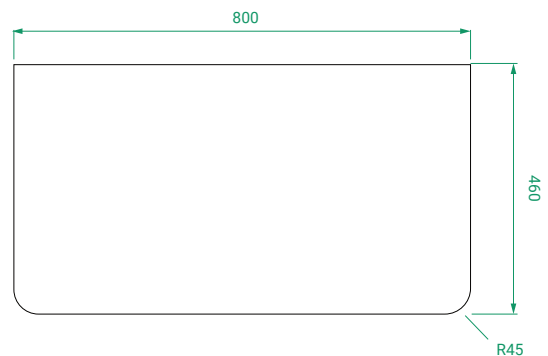

**DESCRIPTION**

Ovo 800, 2 Drawers Wall-Hung Vanity with Kordura Top & Basin

**PRODUCT CODE**

OVO80D2WHSS / OVO80D2WHSSCC

- Dimensions** W 800 x H 610 x D 460 (mm)
- Finishes** Matte White or Matte Custom Colour Paint.
- Kordura** White Kordura Top (H 20).
- Basin** See website for compatible basin options.
- Handle** Handleless 45° design.
- Origin** New Zealand made cabinetry.
- Features**
  - Soft rounded corners.
  - 2 Drawers with soft-close and handleless design.
  - White Kordura top with your choice of basin.
  - The paint used on our products is polyurethane or UV based.

**TECHNICAL DRAWINGS**

**Front**

**Side**

**Top Down**

**Kordura Top**

**NOTES**

\*Additional Cost. Kordura top (H 20mm). Accessories not included. Drawing indicates the technical measurement only and is not a reflection of how the product will look. Sizes are nominal only. All drawings in millimeters. Drawings not to scale. April 2024.