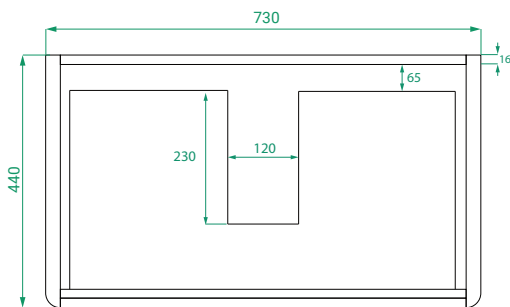

**DESCRIPTION**

Ovo 800, 2 Drawers Wall-Hung Vanity with Kordura Top & Basin

**PRODUCT CODE**

OVO80D2WHSS / OVO80D2WHSSCC

- Dimensions** W 800 x H 610 x D 460 (mm)
- Finishes** Matte White or Matte Custom Colour Paint.
- Kordura** White Kordura Top (H 20).
- Basin** See website for compatible basin options.
- Handle** Handleless 45° design.
- Origin** New Zealand made cabinetry.
- Features**
  - Soft rounded corners.
  - 2 Drawers with soft-close and handleless design.
  - White Kordura top with your choice of basin.
  - The paint used on our products is polyurethane or UV based.

**TECHNICAL DRAWINGS**

**Front**

**Side**

**Top Down**

**Kordura Top**

**NOTES**

\*Additional Cost. Kordura top (H 20mm). Accessories not included. Drawing indicates the technical measurement only and is not a reflection of how the product will look. Sizes are nominal only. All drawings in millimeters. Drawings not to scale. April 2024.