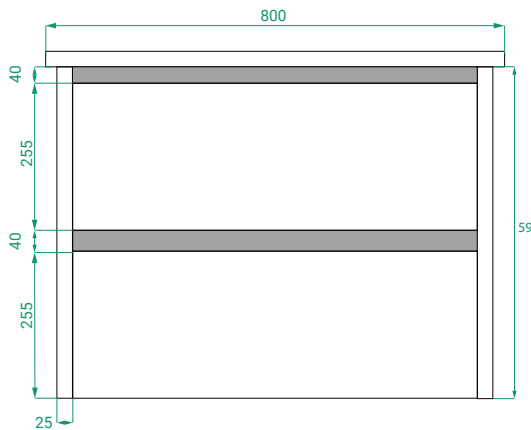

**DESCRIPTION**

Ovo 800, 2 Drawers Wall-Hung Vanity with Kordura Top & Basin

**PRODUCT CODE**

OVO80D2WHSS / OVO80D2WHSSCC

- Dimensions** W 800 x H 610 x D 460 (mm)
- Finishes** Matte White or Matte Custom Colour Paint.
- Kordura** White Kordura Top (H 20).
- Basin** See website for compatible basin options.
- Handle** Handleless 45° design.
- Origin** New Zealand made cabinetry.
- Features**
  - Soft rounded corners.
  - 2 Drawers with soft-close and handleless design.
  - White Kordura top with your choice of basin.
  - The paint used on our products is polyurethane or UV based.

**TECHNICAL DRAWINGS**

**Front**

**Side**

**Top Down**

**Kordura Top**

**NOTES**

\*Additional Cost. Kordura top (H 20mm). Accessories not included. Drawing indicates the technical measurement only and is not a reflection of how the product will look. Sizes are nominal only. All drawings in millimeters. Drawings not to scale. April 2024.