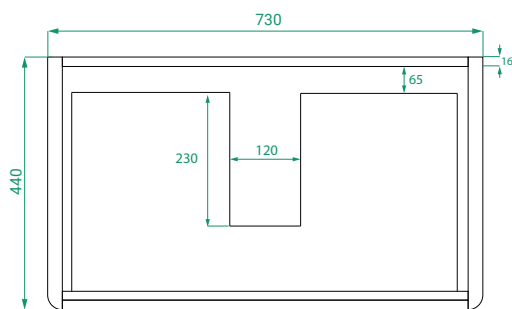

**DESCRIPTION**

Ovo 800, 2 Drawers Wall-Hung Vanity with Kordura Top & Basin

**PRODUCT CODE**

OVO80D2WHSS / OVO80D2WHSSCC

<b>Dimensions</b>	W 800 x H 610 x D 460 (mm)
<b>Finishes</b>	Matte White, Matte Custom Paint or Timber Veneer
<b>Kordura</b>	White or Colour* Kordura Top (H 25)
<b>Basin</b>	See website for compatible basin options.
<b>Handle</b>	Handleless 45° design.
<b>Origin</b>	New Zealand made cabinetry.
<b>Features</b>	<ul style="list-style-type: none"> <li>• Soft rounded corners.</li> <li>• 2 Drawers with soft-close and handleless design.</li> <li>• White or Colour* Kordura top with basin.</li> <li>• Timber Veneer finishes are 100% natural, with variations in grain and colour. All come stained and sealed with a protective UV finish.</li> </ul>

**TECHNICAL DRAWINGS**

**Front**

**Side**

**Top Down**

**Kordura Top**

**NOTES**

\*Additional Cost. Kordura top (H 25mm). Accessories not included. Drawing indicates the technical measurement only and is not a reflection of how the product will look. Sizes are nominal only. All drawings in millimeters. Drawings not to scale. April 2024.