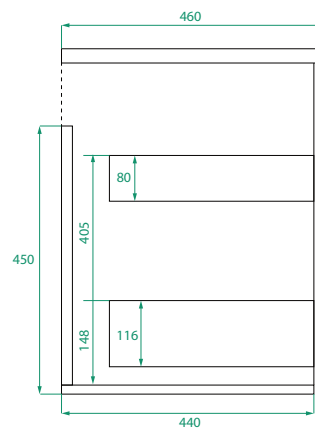

**DESCRIPTION**

Ovo 800, 2 Drawers Wall-Hung Vanity with Kordura Top & Basin

**PRODUCT CODE**

OVO80D2WHSS / OVO80D2WHSSCC

<b>Dimensions</b>	W 800 x H 610 x D 460 (mm)
<b>Finishes</b>	Matte White, Matte Custom Paint or Timber Veneer
<b>Kordura</b>	White or Colour* Kordura Top (H 25)
<b>Basin</b>	See website for compatible basin options.
<b>Handle</b>	Handleless 45° design.
<b>Origin</b>	New Zealand made cabinetry.
<b>Features</b>	<ul style="list-style-type: none"> <li>• Soft rounded corners.</li> <li>• 2 Drawers with soft-close and handleless design.</li> <li>• White or Colour* Kordura top with basin.</li> <li>• Timber Veneer finishes are 100% natural, with variations in grain and colour. All come stained and sealed with a protective UV finish.</li> </ul>

**TECHNICAL DRAWINGS**

**Front**

**Side**

**Top Down**

**Kordura Top**

**NOTES**

\*Additional Cost. Kordura top (H 25mm). Accessories not included. Drawing indicates the technical measurement only and is not a reflection of how the product will look. Sizes are nominal only. All drawings in millimeters. Drawings not to scale. April 2024.