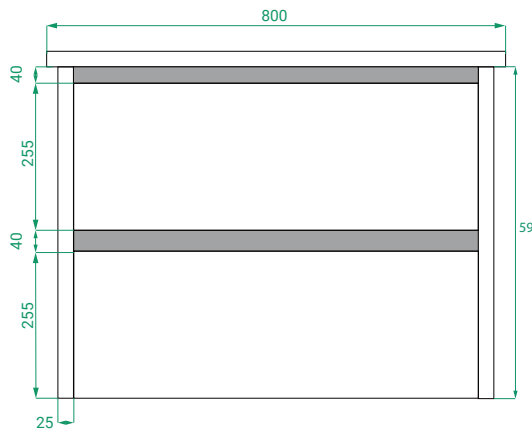

**DESCRIPTION**

Ovo 800, 2 Drawers Wall-Hung Vanity with Kordura Top & Basin

**PRODUCT CODE**

OVO80D2WHSS / OVO80D2WHSSCC

<b>Dimensions</b>	W 800 x H 610 x D 460 (mm)
<b>Finishes</b>	Matte White, Matte Custom Paint or Timber Veneer
<b>Kordura</b>	White or Colour* Kordura Top (H 25)
<b>Basin</b>	See website for compatible basin options.
<b>Handle</b>	Handleless 45° design.
<b>Origin</b>	New Zealand made cabinetry.
<b>Features</b>	<ul style="list-style-type: none"> <li>• Soft rounded corners.</li> <li>• 2 Drawers with soft-close and handleless design.</li> <li>• White or Colour* Kordura top with basin.</li> <li>• Timber Veneer finishes are 100% natural, with variations in grain and colour. All come stained and sealed with a protective UV finish.</li> </ul>

**TECHNICAL DRAWINGS**

**Front**

**Side**

**Top Down**

**Kordura Top**

**NOTES**

\*Additional Cost. Kordura top (H 25mm). Accessories not included. Drawing indicates the technical measurement only and is not a reflection of how the product will look. Sizes are nominal only. All drawings in millimeters. Drawings not to scale. April 2024.