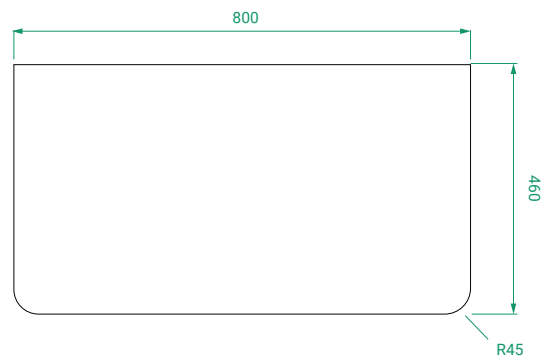

**DESCRIPTION**

Ovo 800, 2 Drawers Wall-Hung Vanity with Kordura Top & Basin

**PRODUCT CODE**

OVO80D2WHSS / OVO80D2WHSSCC

<b>Dimensions</b>	W 800 x H 610 x D 460 (mm)
<b>Finishes</b>	Matte White, Matte Custom Paint or Timber Veneer
<b>Kordura</b>	White or Colour* Kordura Top (H 25)
<b>Basin</b>	See website for compatible basin options.
<b>Handle</b>	Handleless 45° design.
<b>Origin</b>	New Zealand made cabinetry.
<b>Features</b>	<ul style="list-style-type: none"> <li>• Soft rounded corners.</li> <li>• 2 Drawers with soft-close and handleless design.</li> <li>• White or Colour* Kordura top with basin.</li> <li>• Timber Veneer finishes are 100% natural, with variations in grain and colour. All come stained and sealed with a protective UV finish.</li> </ul>

**TECHNICAL DRAWINGS**

**Front**

**Side**

**Top Down**

**Kordura Top**

**NOTES**

\*Additional Cost. Kordura top (H 25mm). Accessories not included. Drawing indicates the technical measurement only and is not a reflection of how the product will look. Sizes are nominal only. All drawings in millimeters. Drawings not to scale. April 2024.