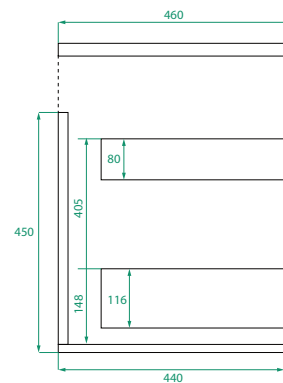

**DESCRIPTION**

Ovo 800, 2 Drawers Wall-Hung Vanity with Urban Ceramic Basin

**PRODUCT CODE**

OVO80D2WH / OVO80D2WHCC

**Dimensions** W 800 x H 620 x D 460 (mm)

**Finishes** Matte White or Matte Custom Colour Paint.

**Basin** Urban ceramic top (H 30) with intergrated basin

**Handle** Handleless 45° design.

**Origin** New Zealand made cabinetry.

- Features**
- Soft rounded corners.
  - 2 Drawers with soft-close and handleless design.
  - Urban ceramic top with intergrated basin
  - The paint used on our products is polyurethane or UV based.

**TECHNICAL DRAWINGS**

**Front**

**Side**

**Drawers**

**Urban Ceramic**

**NOTES**

Accessories not included. Drawing indicates the technical measurement only and is not a reflection of how the product will look. Sizes are nominal only. All drawings in millimeters. Drawings not to scale. April 2024.