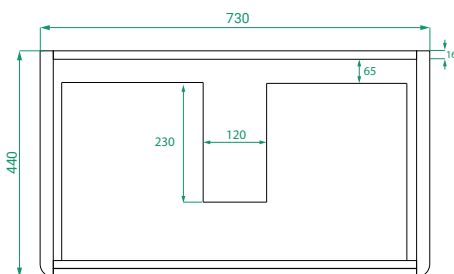

**DESCRIPTION**

Ovo 800, 2 Drawers Wall-Hung Vanity with Urban Ceramic Basin

**PRODUCT CODE**

OVO80D2WH / OVO80D2WHCC

**Dimensions** W 800 x H 620 x D 460 (mm)

**Finishes** Matte White or Matte Custom Colour Paint.

**Basin** Urban ceramic top (H 30) with intergrated basin

**Handle** Handleless 45° design.

**Origin** New Zealand made cabinetry.

- Features**
- Soft rounded corners.
  - 2 Drawers with soft-close and handleless design.
  - Urban ceramic top with intergrated basin
  - The paint used on our products is polyurethane or UV based.

**TECHNICAL DRAWINGS**

**Front**

**Side**

**Drawers**

**Urban Ceramic**

**NOTES**

Accessories not included. Drawing indicates the technical measurement only and is not a reflection of how the product will look. Sizes are nominal only. All drawings in millimeters. Drawings not to scale. April 2024.