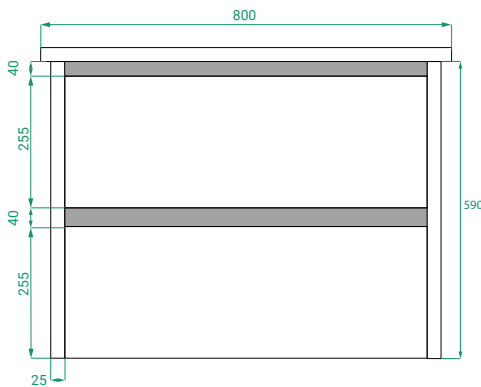

**DESCRIPTION**

Ovo 800, 2 Drawers Wall-Hung Vanity with Urban Ceramic Basin

**PRODUCT CODE**

OVO80D2WH / OVO80D2WHCC

**Dimensions** W 800 x H 620 x D 460 (mm)

**Finishes** Matte White or Matte Custom Colour Paint.

**Basin** Urban ceramic top (H 30) with intergrated basin

**Handle** Handleless 45° design.

**Origin** New Zealand made cabinetry.

- Features**
- Soft rounded corners.
  - 2 Drawers with soft-close and handleless design.
  - Urban ceramic top with intergrated basin
  - The paint used on our products is polyurethane or UV based.

**TECHNICAL DRAWINGS**

**Front**

**Side**

**Drawers**

**Urban Ceramic**

**NOTES**

Accessories not included. Drawing indicates the technical measurement only and is not a reflection of how the product will look. Sizes are nominal only. All drawings in millimeters. Drawings not to scale. April 2024.