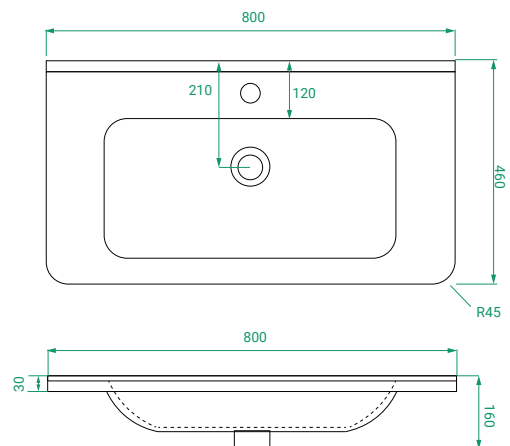

**DESCRIPTION**

Ovo 800, 2 Drawers Wall-Hung Vanity with Urban Ceramic Basin

**PRODUCT CODE**

OVO80D2WH / OVO80D2WHCC

**Dimensions** W 800 x H 620 x D 460 (mm)

**Finishes** Matte White or Matte Custom Colour Paint.

**Basin** Urban ceramic top (H 30) with intergrated basin

**Handle** Handleless 45° design.

**Origin** New Zealand made cabinetry.

- Features**
- Soft rounded corners.
  - 2 Drawers with soft-close and handleless design.
  - Urban ceramic top with intergrated basin
  - The paint used on our products is polyurethane or UV based.

**TECHNICAL DRAWINGS**

**Front**

**Side**

**Drawers**

**Urban Ceramic**

**NOTES**

Accessories not included. Drawing indicates the technical measurement only and is not a reflection of how the product will look. Sizes are nominal only. All drawings in millimeters. Drawings not to scale. April 2024.